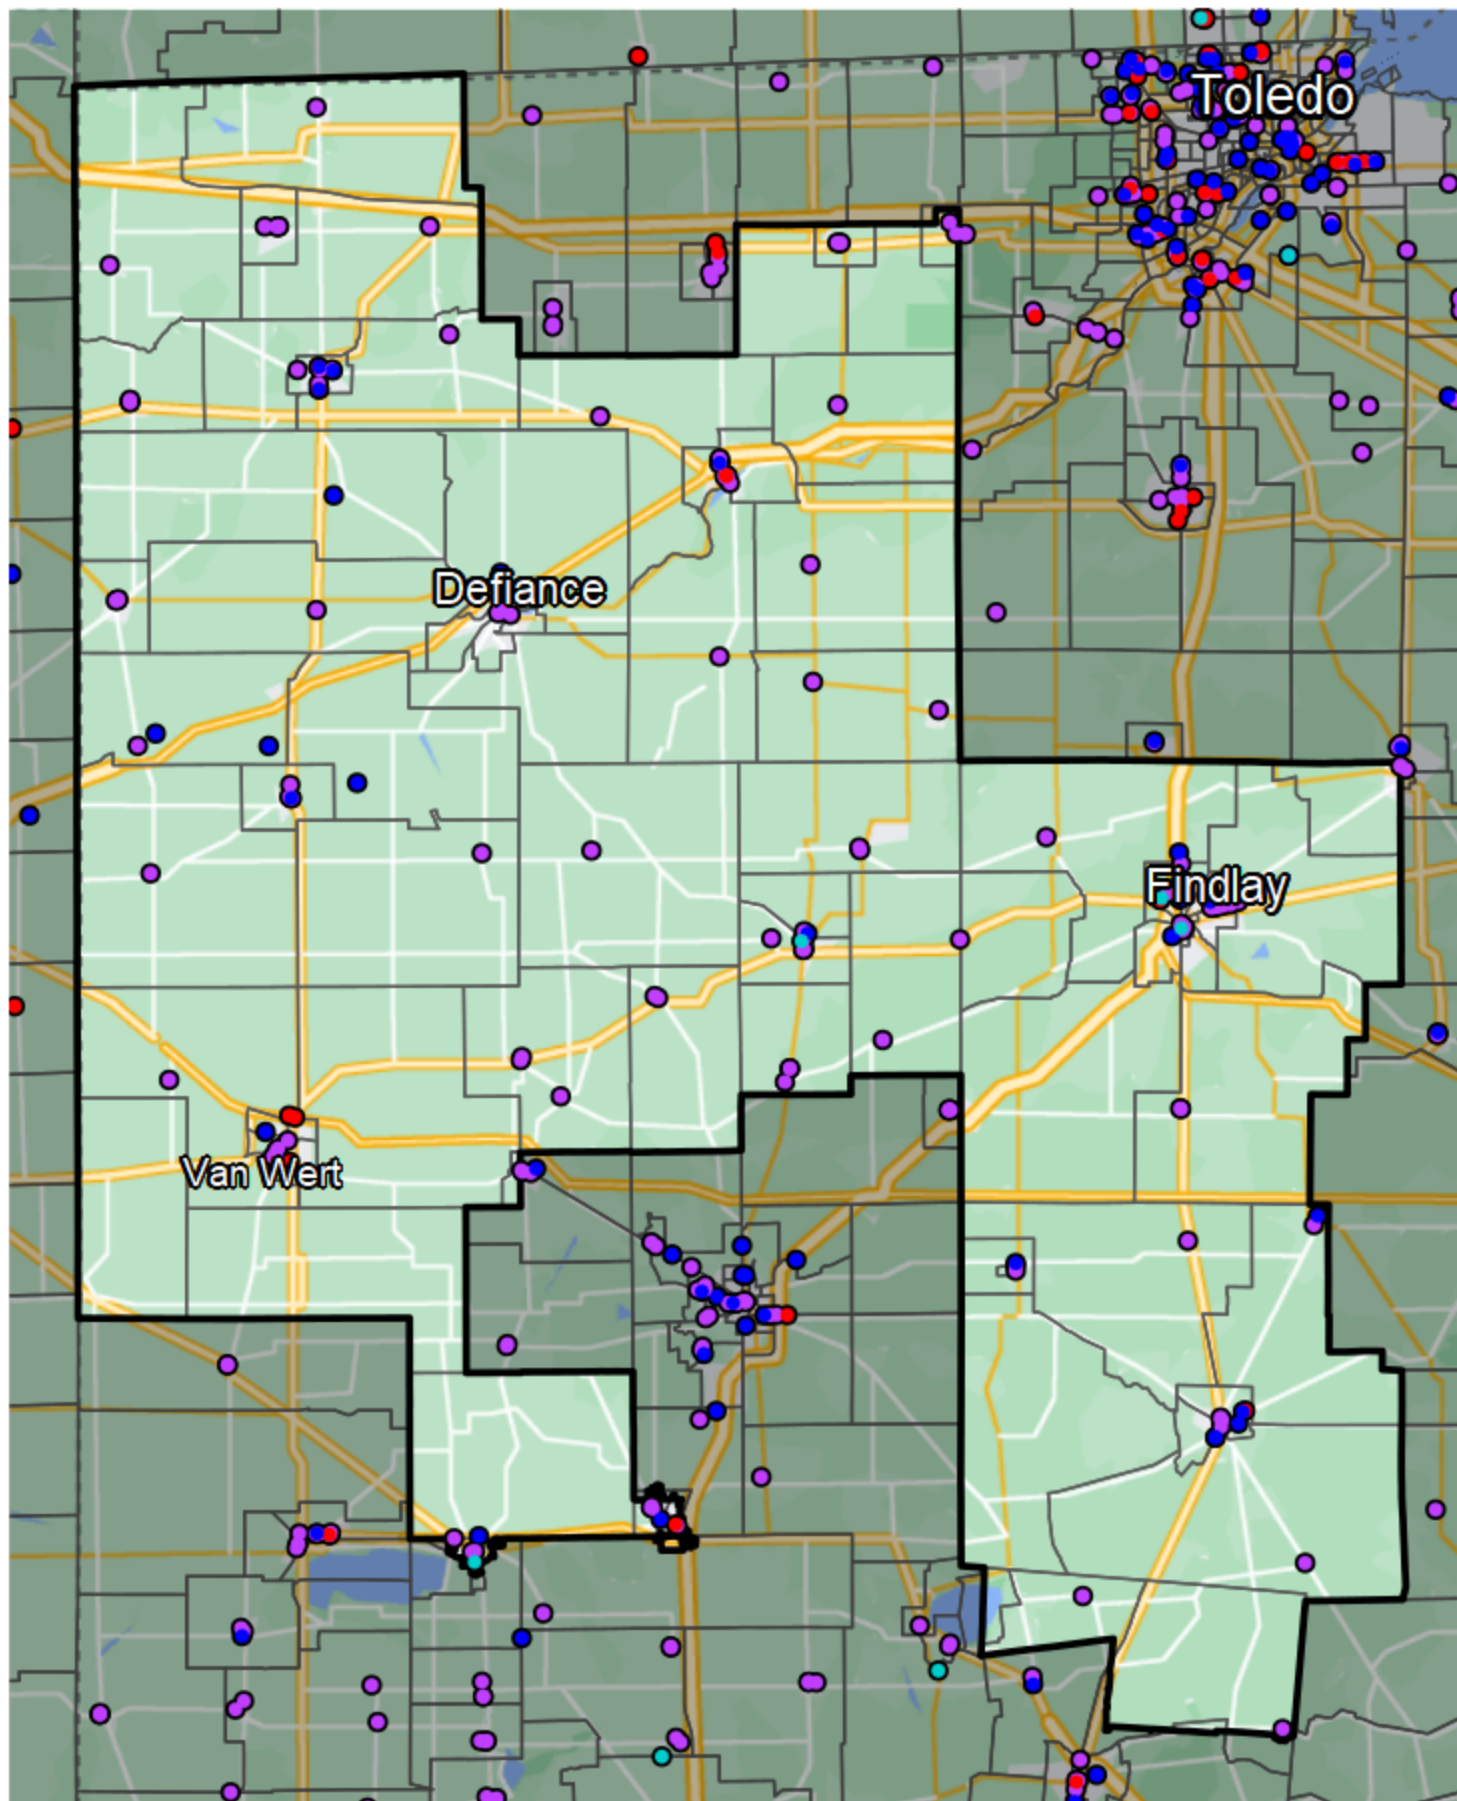

Ohio - State Senate District 1

Banking Desert

No Branches within 10 Miles of Population Center

Financial Institutions

- Bank: 123
- Bank, Out-of-State: 11
- Credit Union: 27
- Credit Union, Out-of-State: 4