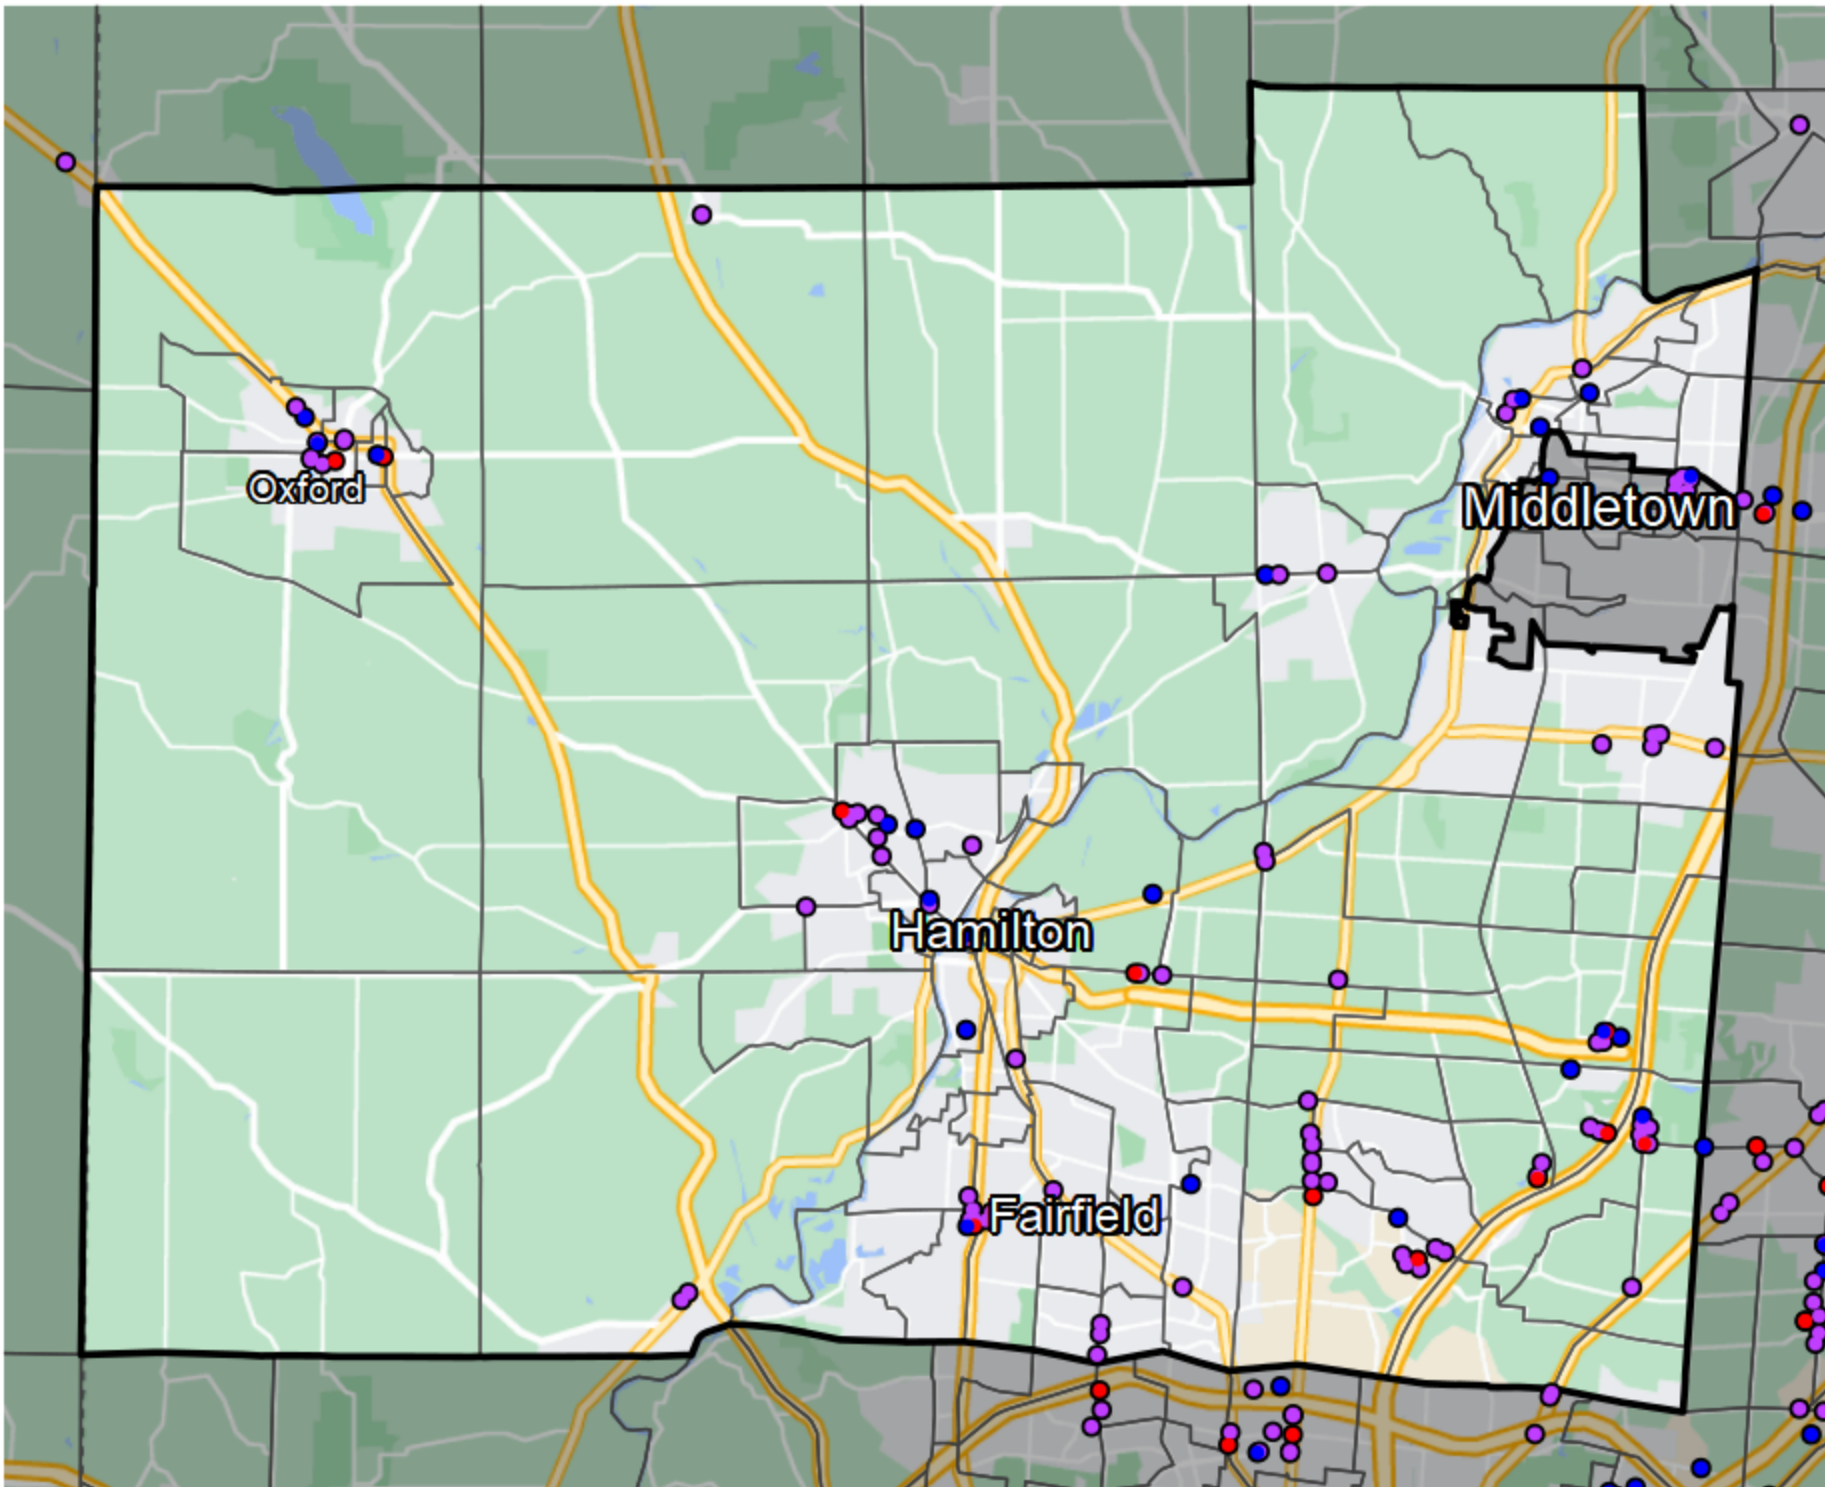

Ohio - State Senate District 4

Banking Desert
No Branches within 10 Miles of Population Center

Financial Institutions

- Bank: 75
- Bank, Out-of-State: 11
- Credit Union: 22
- Credit Union, Out-of-State: 0

Sources: NCUA, FDIC, UW-Madison Population Lab, CDFI, US Census, Google Maps, CUNA