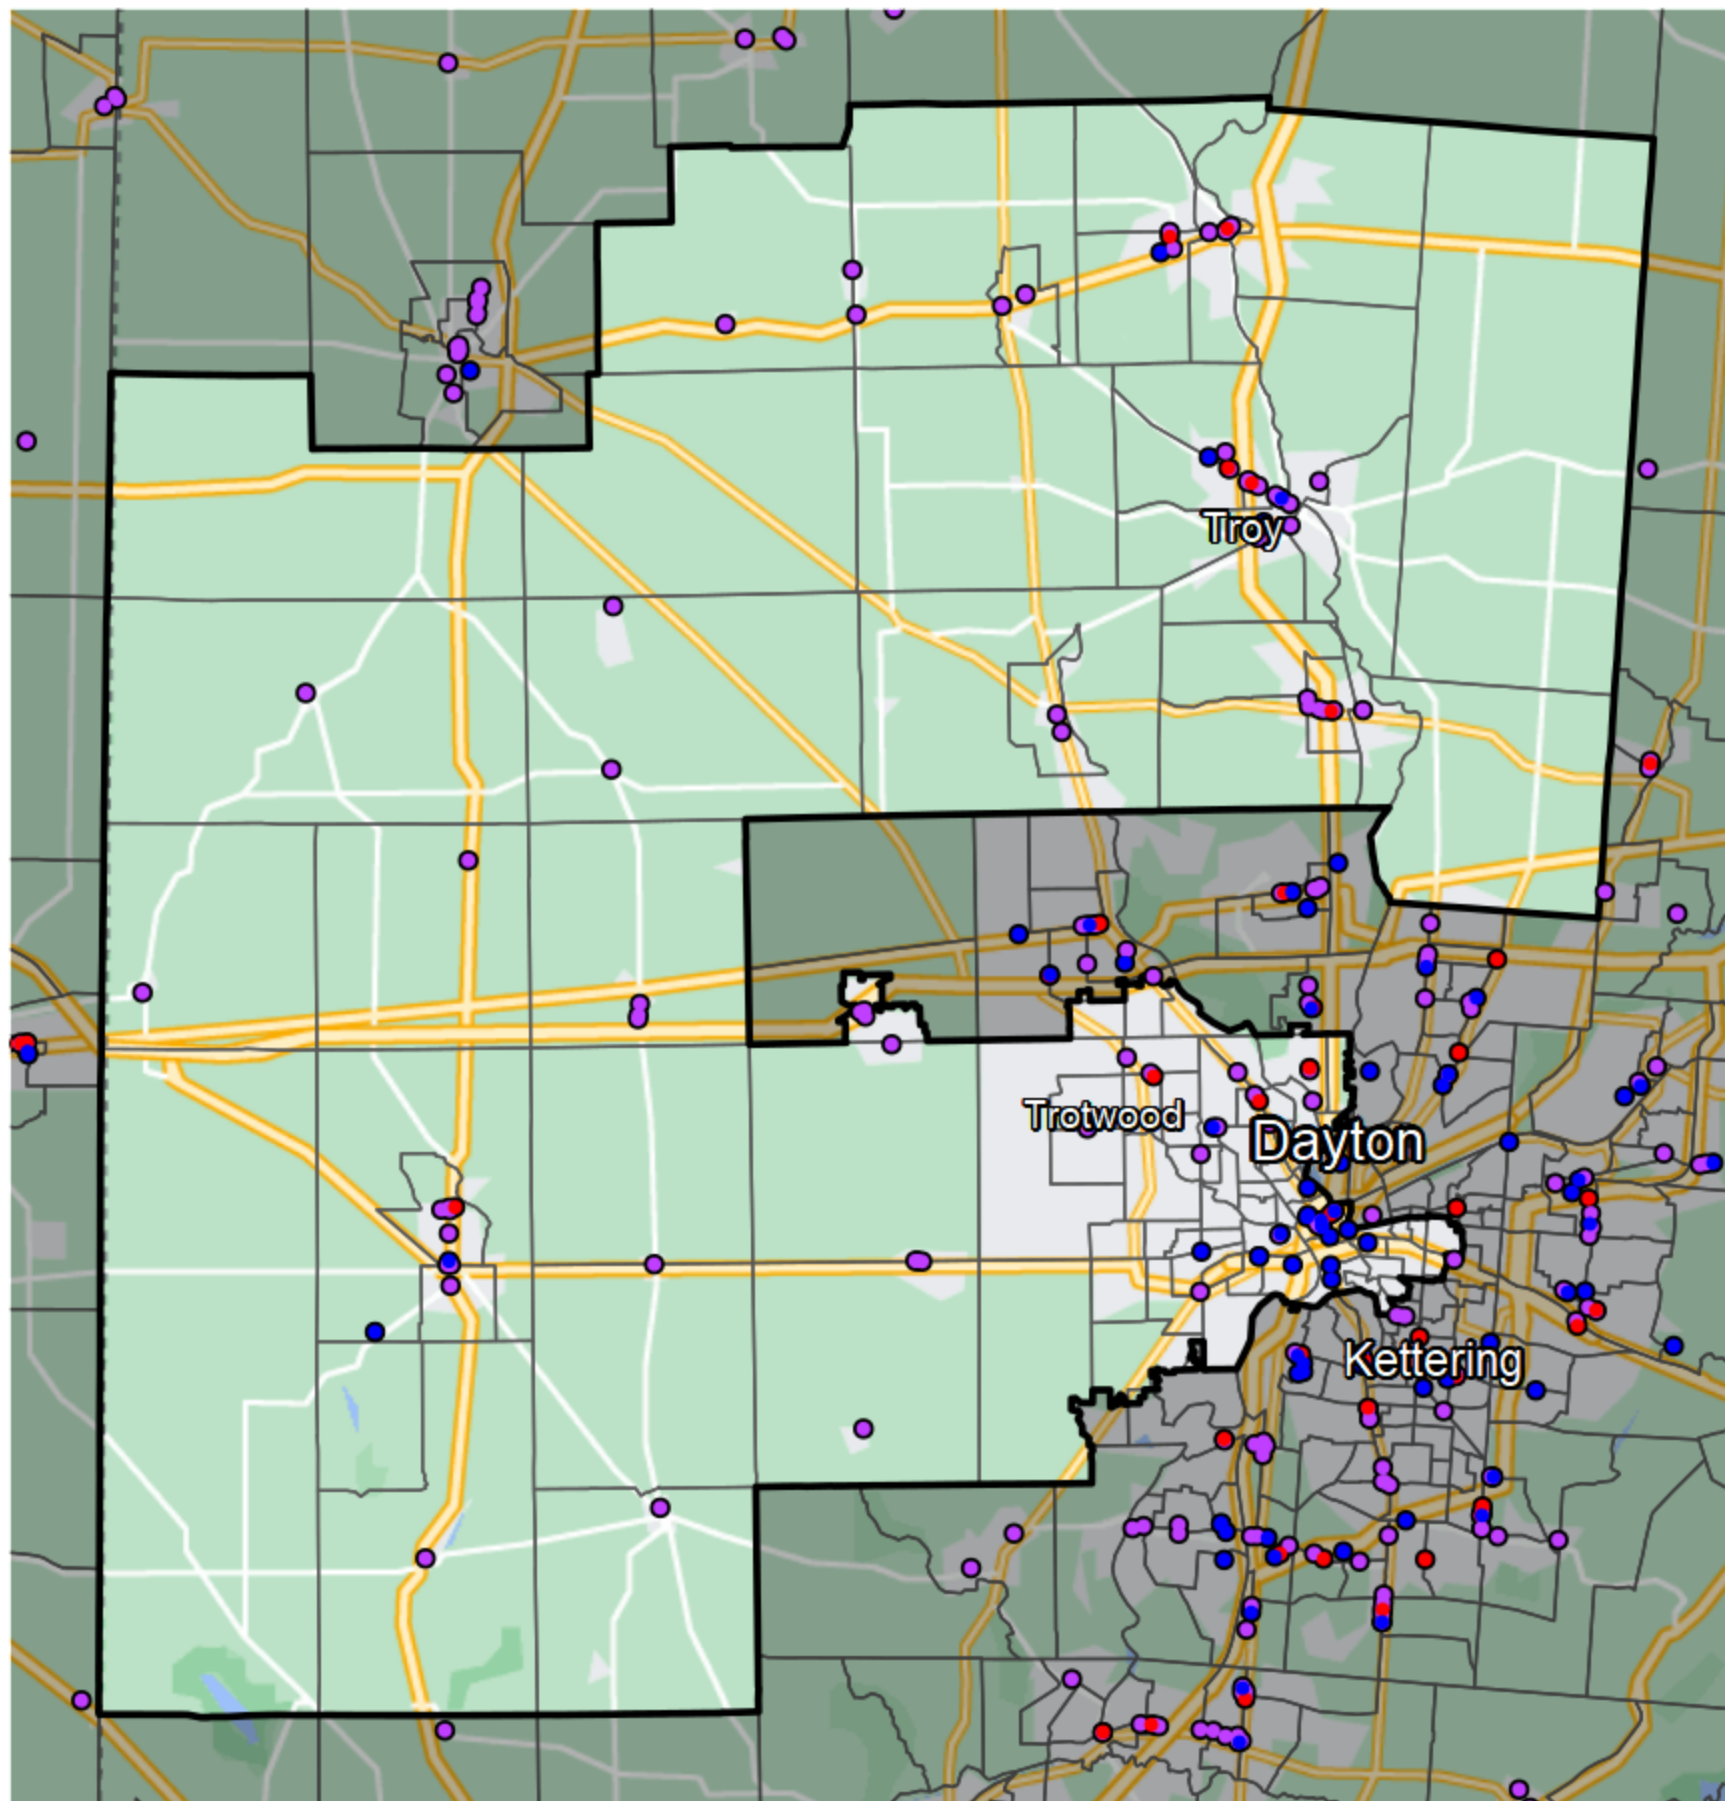

Ohio - State Senate District 5

Banking Desert

No Branches within 10 Miles of Population Center

Financial Institutions

- Bank: 77
- Bank, Out-of-State: 10
- Credit Union: 24
- Credit Union, Out-of-State: 0