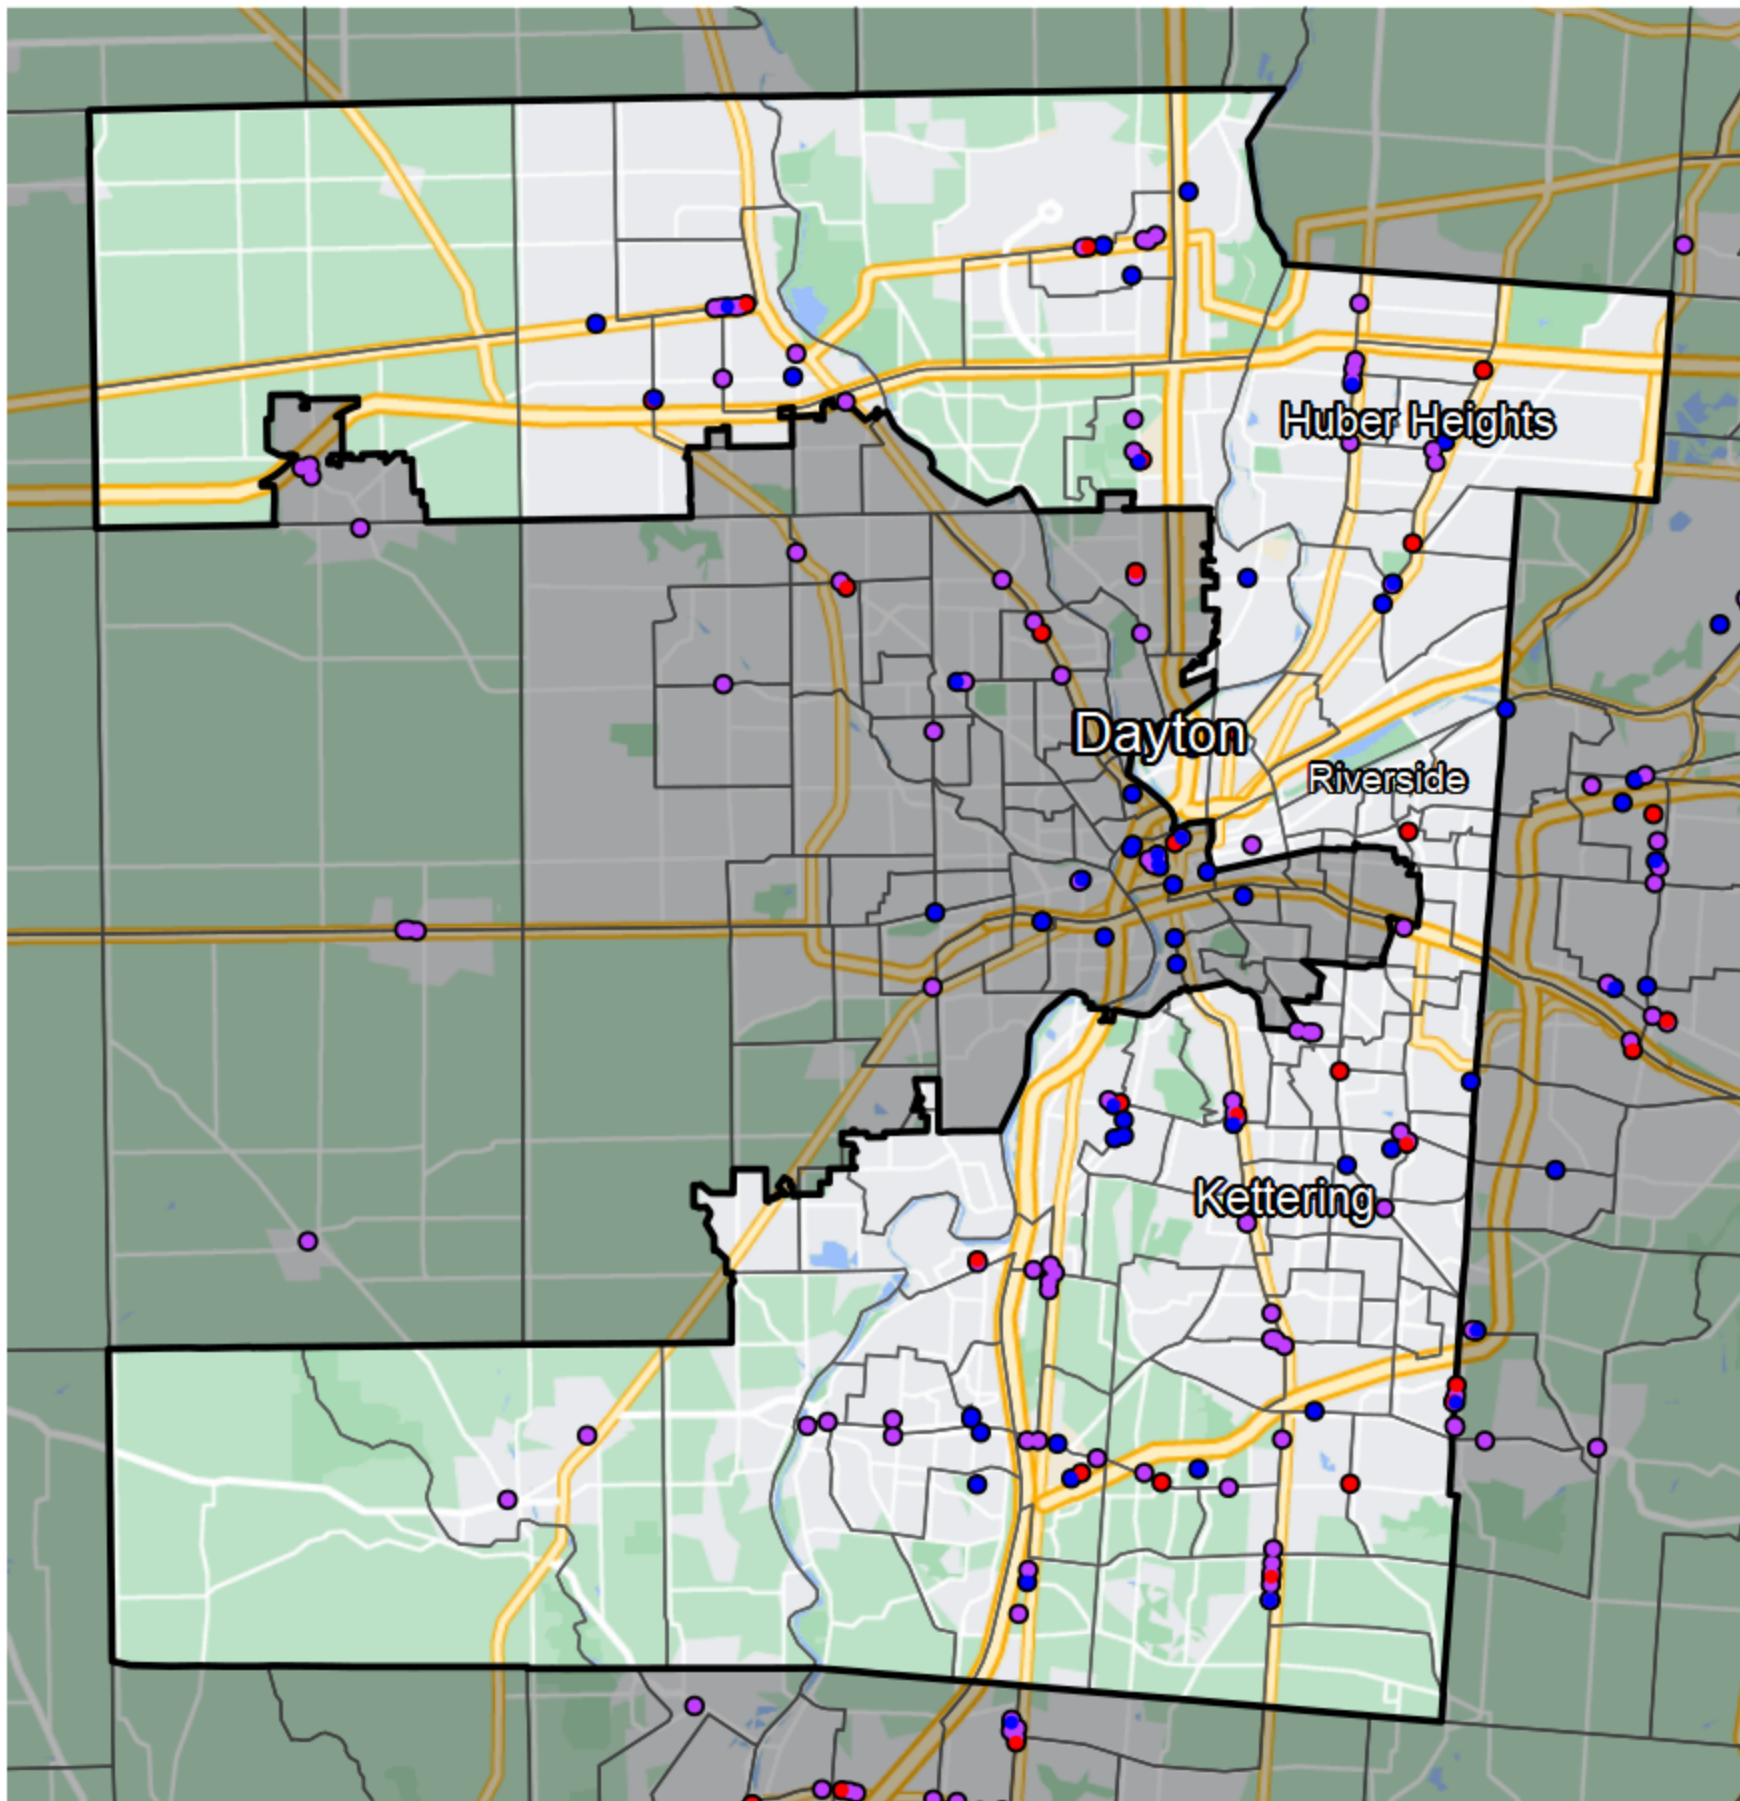

Ohio - State Senate District 6

Banking Desert
No Branches within 10 Miles of Population Center

Financial Institutions

- Bank: 68
- Bank, Out-of-State: 19
- Credit Union: 32
- Credit Union, Out-of-State: 0