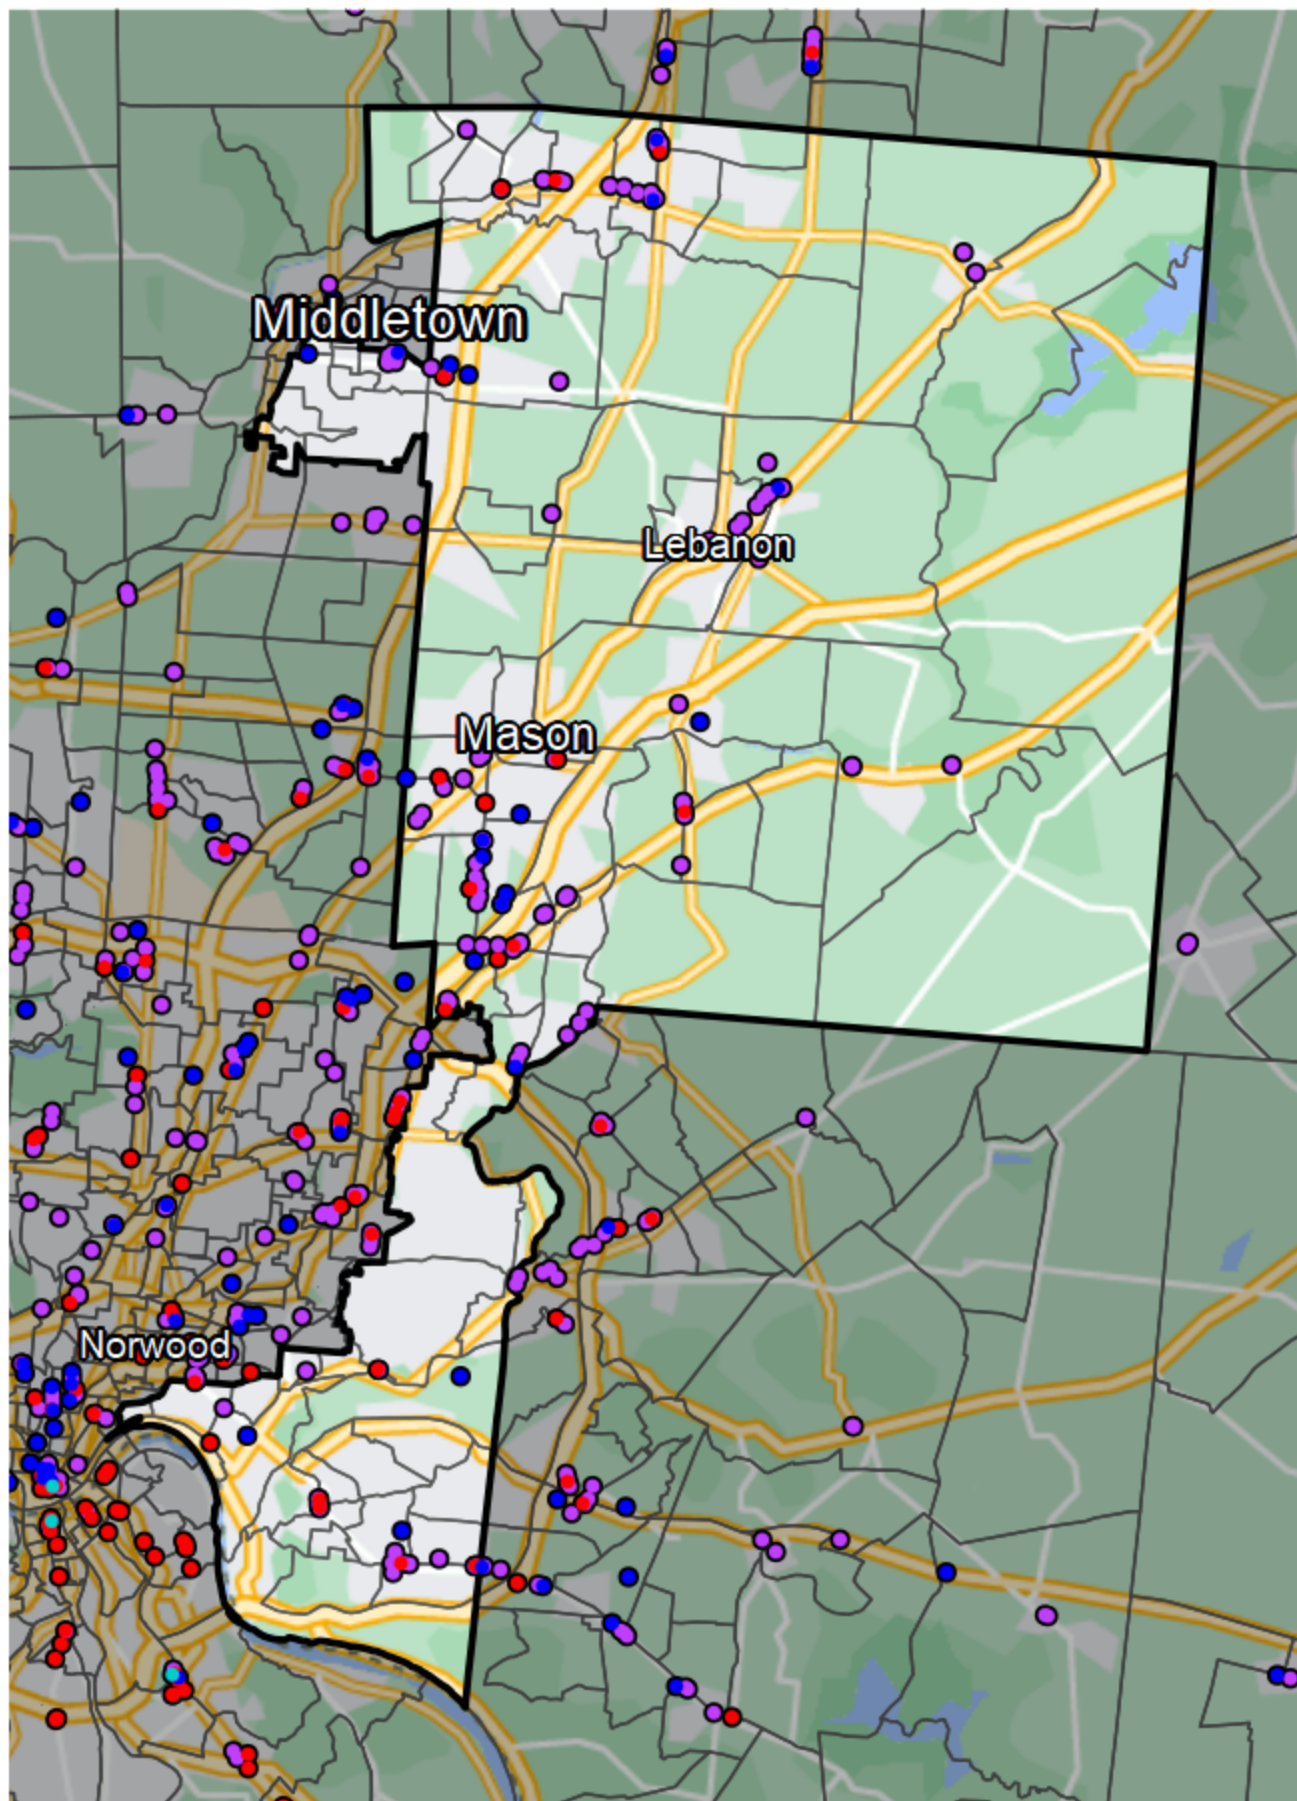

Ohio - State Senate District 7

Banking Desert

■ No Branches within 10 Miles of Population Center

Financial Institutions

- Bank: 98
- Bank, Out-of-State: 20
- Credit Union: 19
- Credit Union, Out-of-State: 0