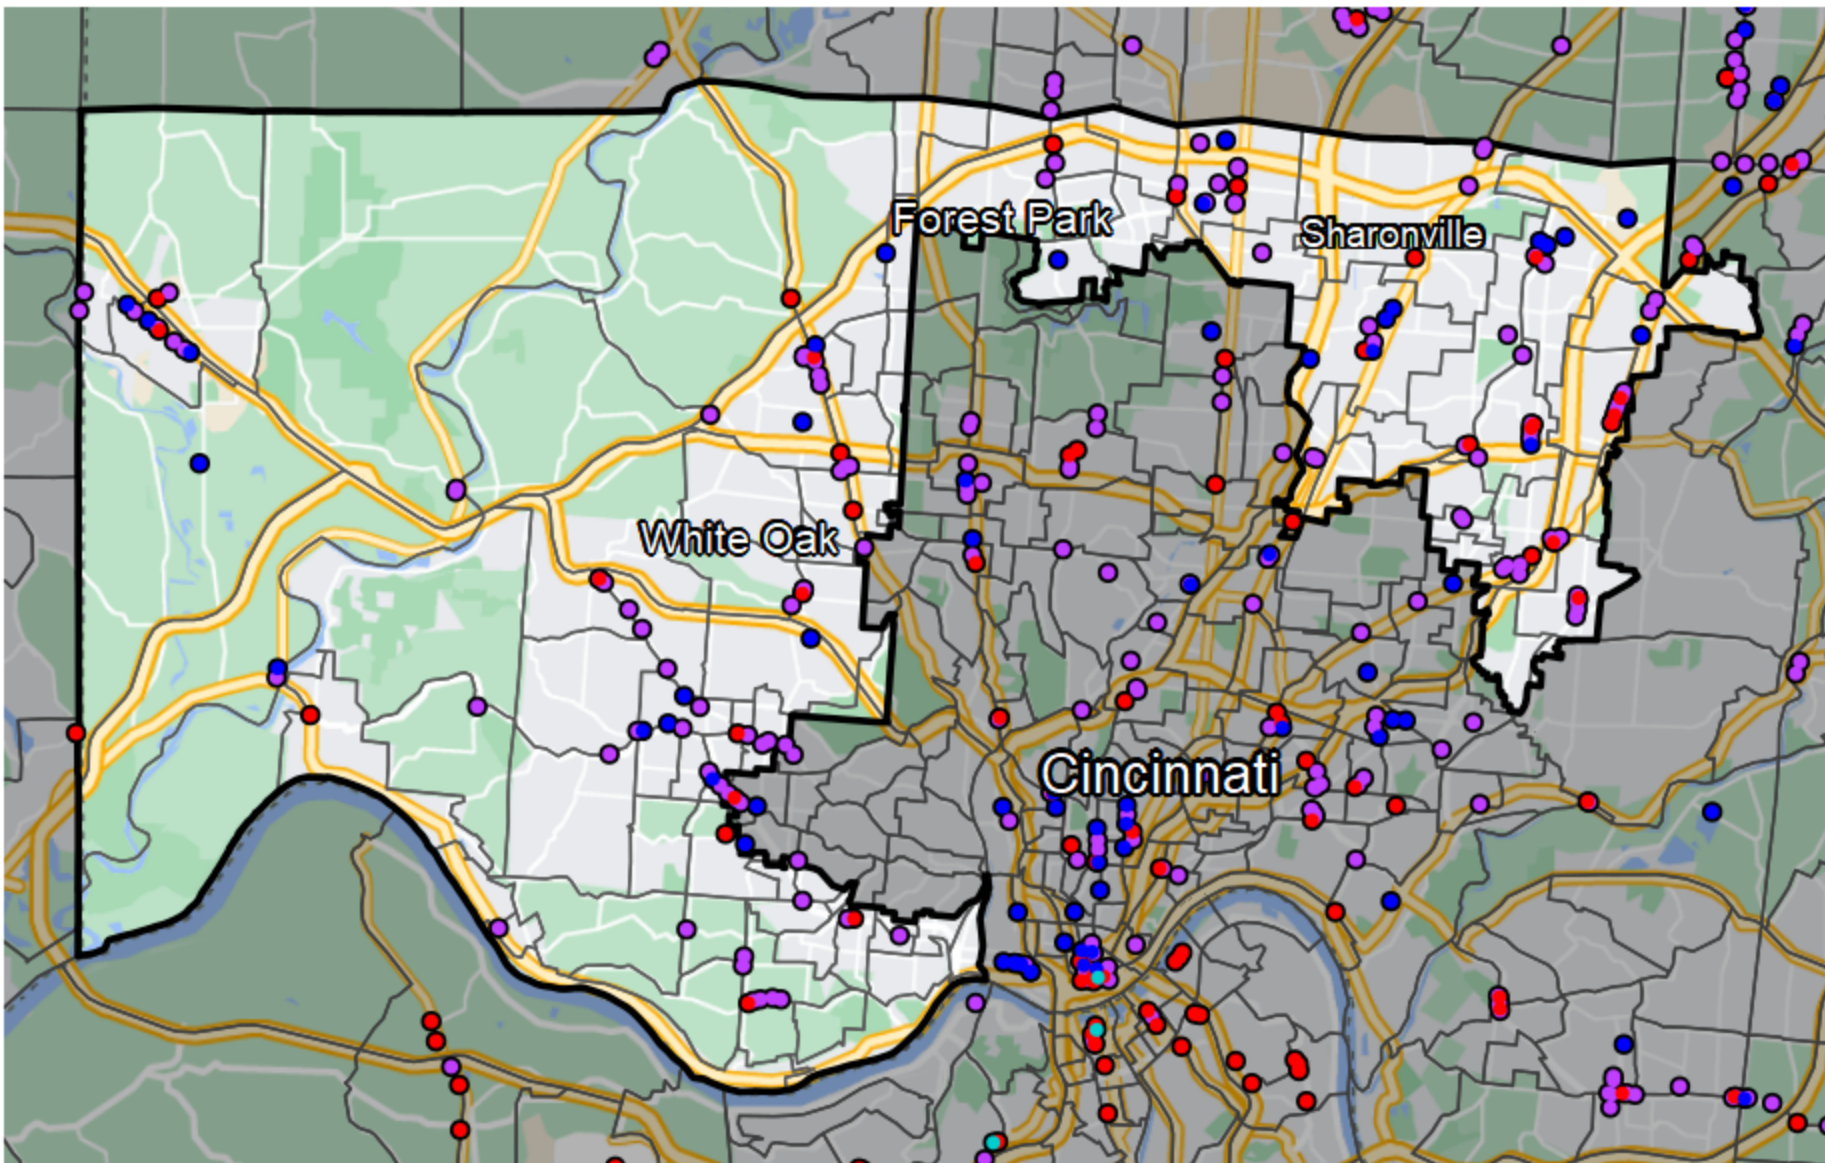

Ohio - State Senate District 8

- Banking Desert**
- No Branches within 10 Miles of Population Center
- Financial Institutions**
- Bank: 99
 - Bank, Out-of-State: 29
 - Credit Union: 27
 - Credit Union, Out-of-State: 0

Sources: NCUA, FDIC, UW-Madison Population Lab, CDFI, US Census, Google Maps, CUNA