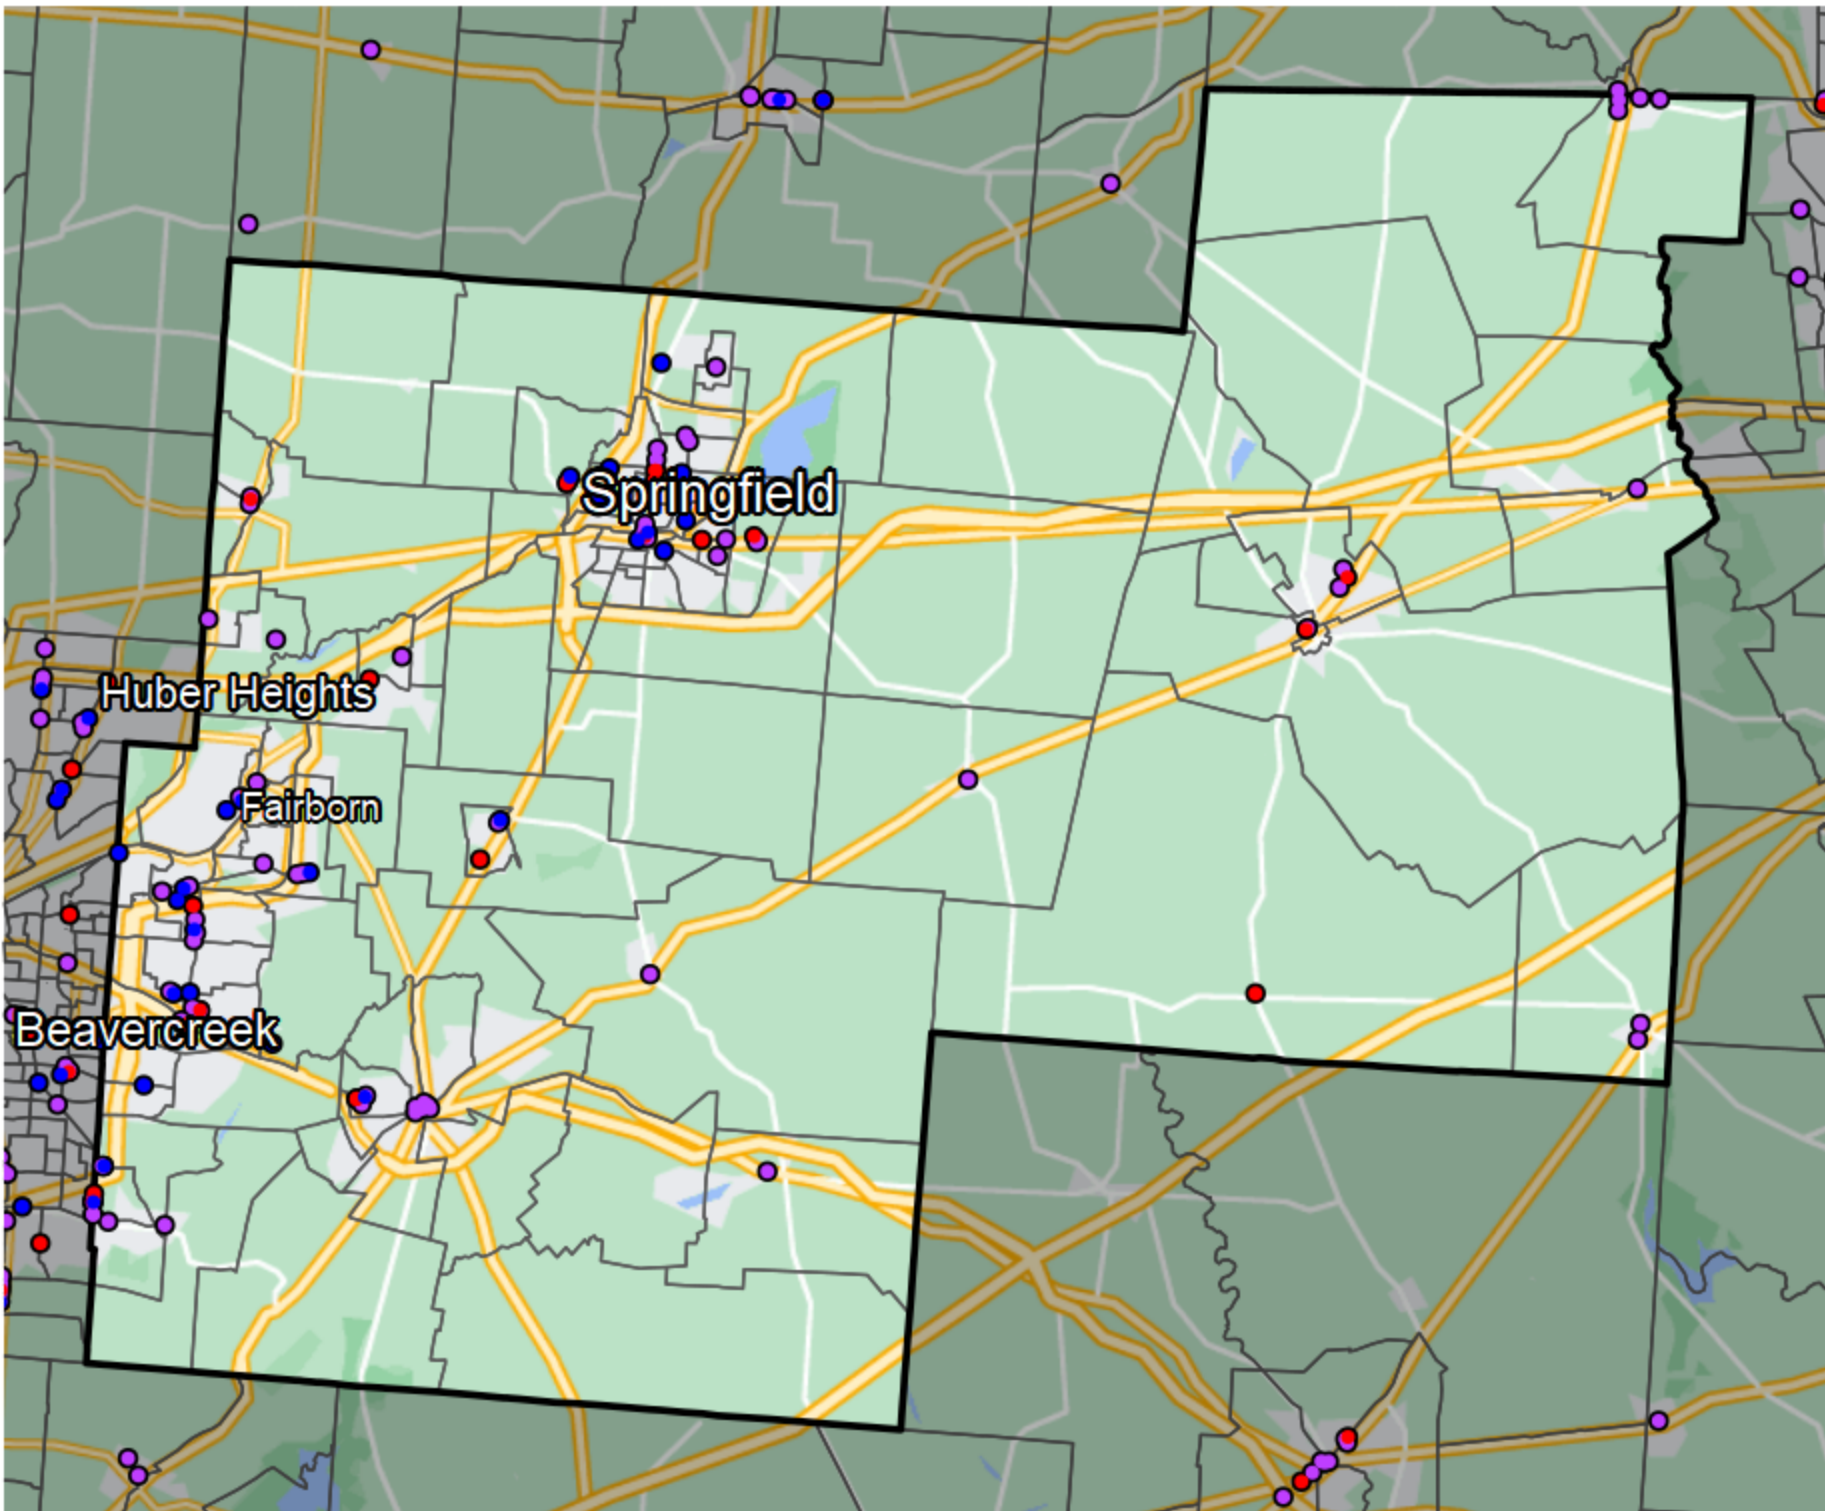

Ohio - State Senate District 10

Banking Desert
No Branches within 10 Miles of Population Center

Financial Institutions

- Bank: 67
- Bank, Out-of-State: 20
- Credit Union: 24
- Credit Union, Out-of-State: 0

Sources: NCUA, FDIC, UW-Madison Population Lab, CDFI, US Census, Google Maps, CUNA