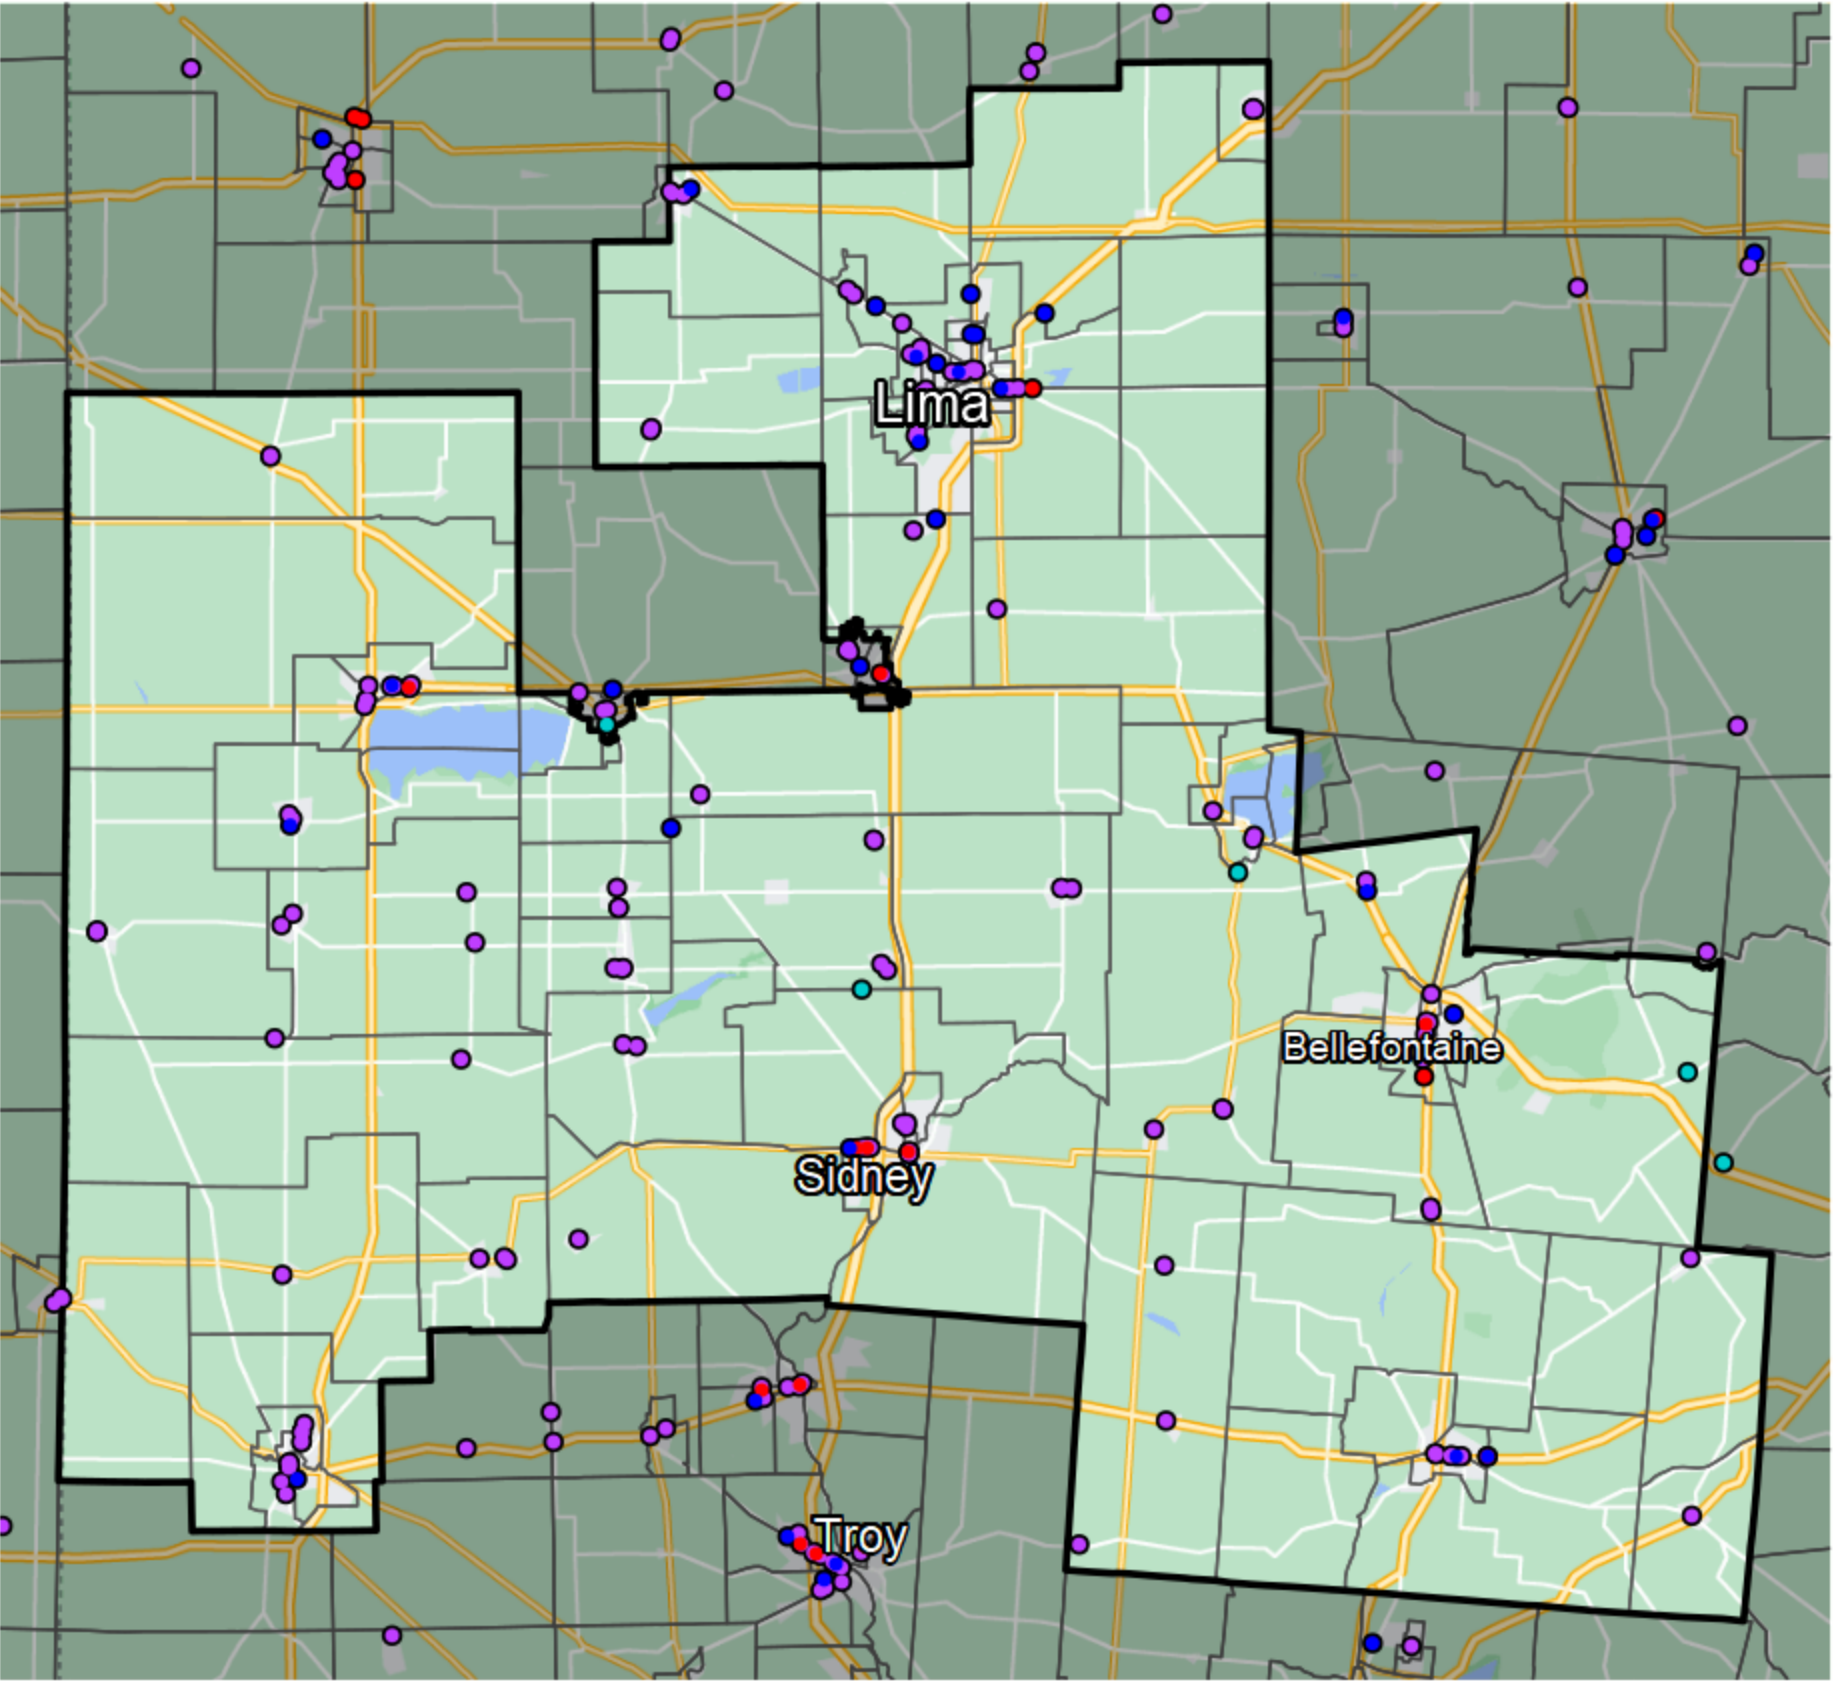

Ohio - State Senate District 12

- Banking Desert**
- No Branches within 10 Miles of Population Center
- Financial Institutions**
- Bank: 121
 - Bank, Out-of-State: 8
 - Credit Union: 23
 - Credit Union, Out-of-State: 3

Sources: NCUA, FDIC, UW-Madison Population Lab, CDFI, US Census, Google Maps, CUNA