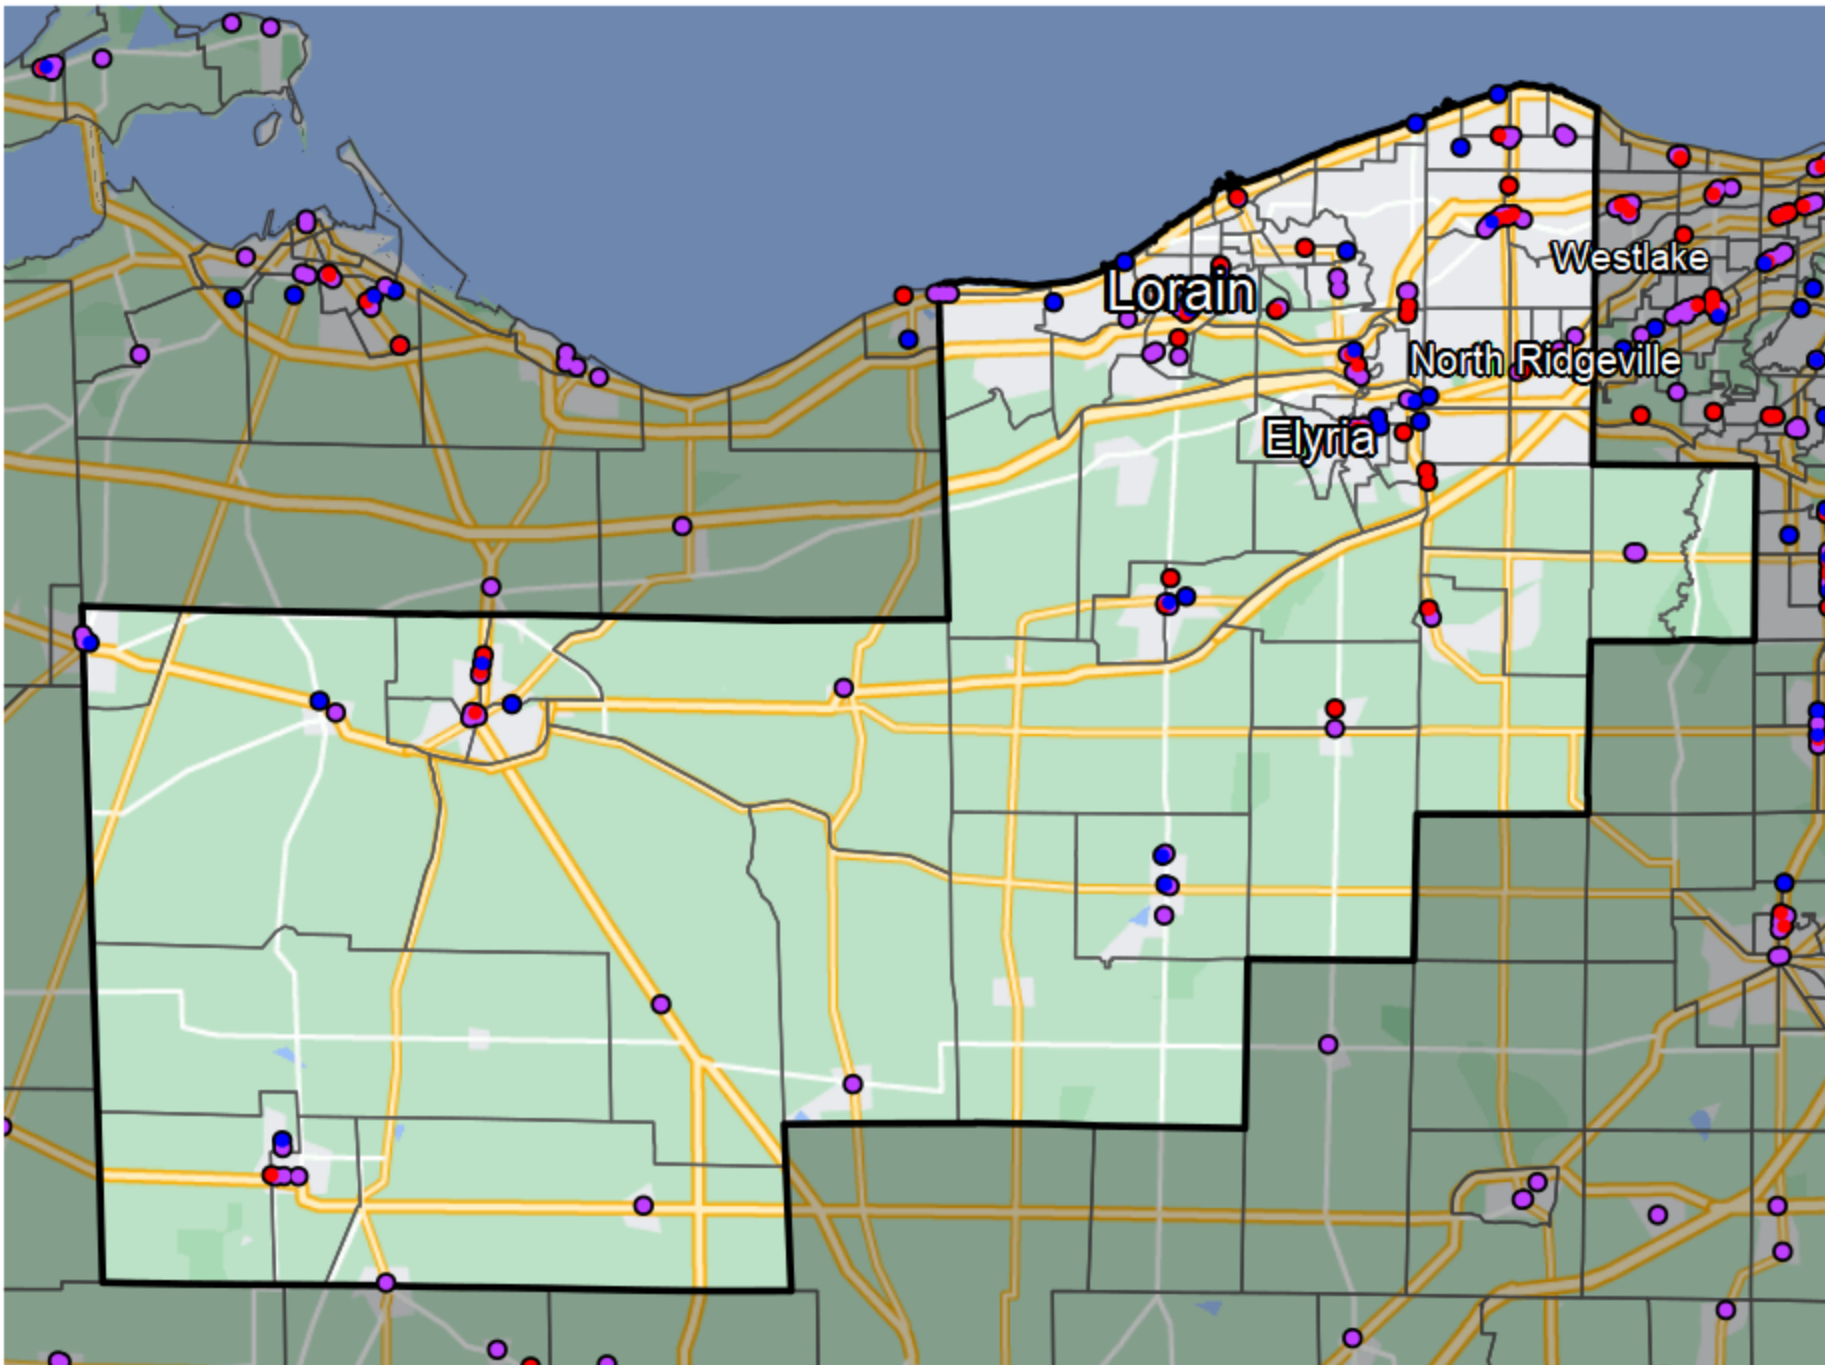

Ohio - State Senate District 13

Banking Desert
No Branches within 10 Miles of Population Center

Financial Institutions

- Bank: 66
- Bank, Out-of-State: 34
- Credit Union: 25
- Credit Union, Out-of-State: 0

Sources: NCUA, FDIC, UW-Madison Population Lab, CDFI, US Census, Google Maps, CUNA