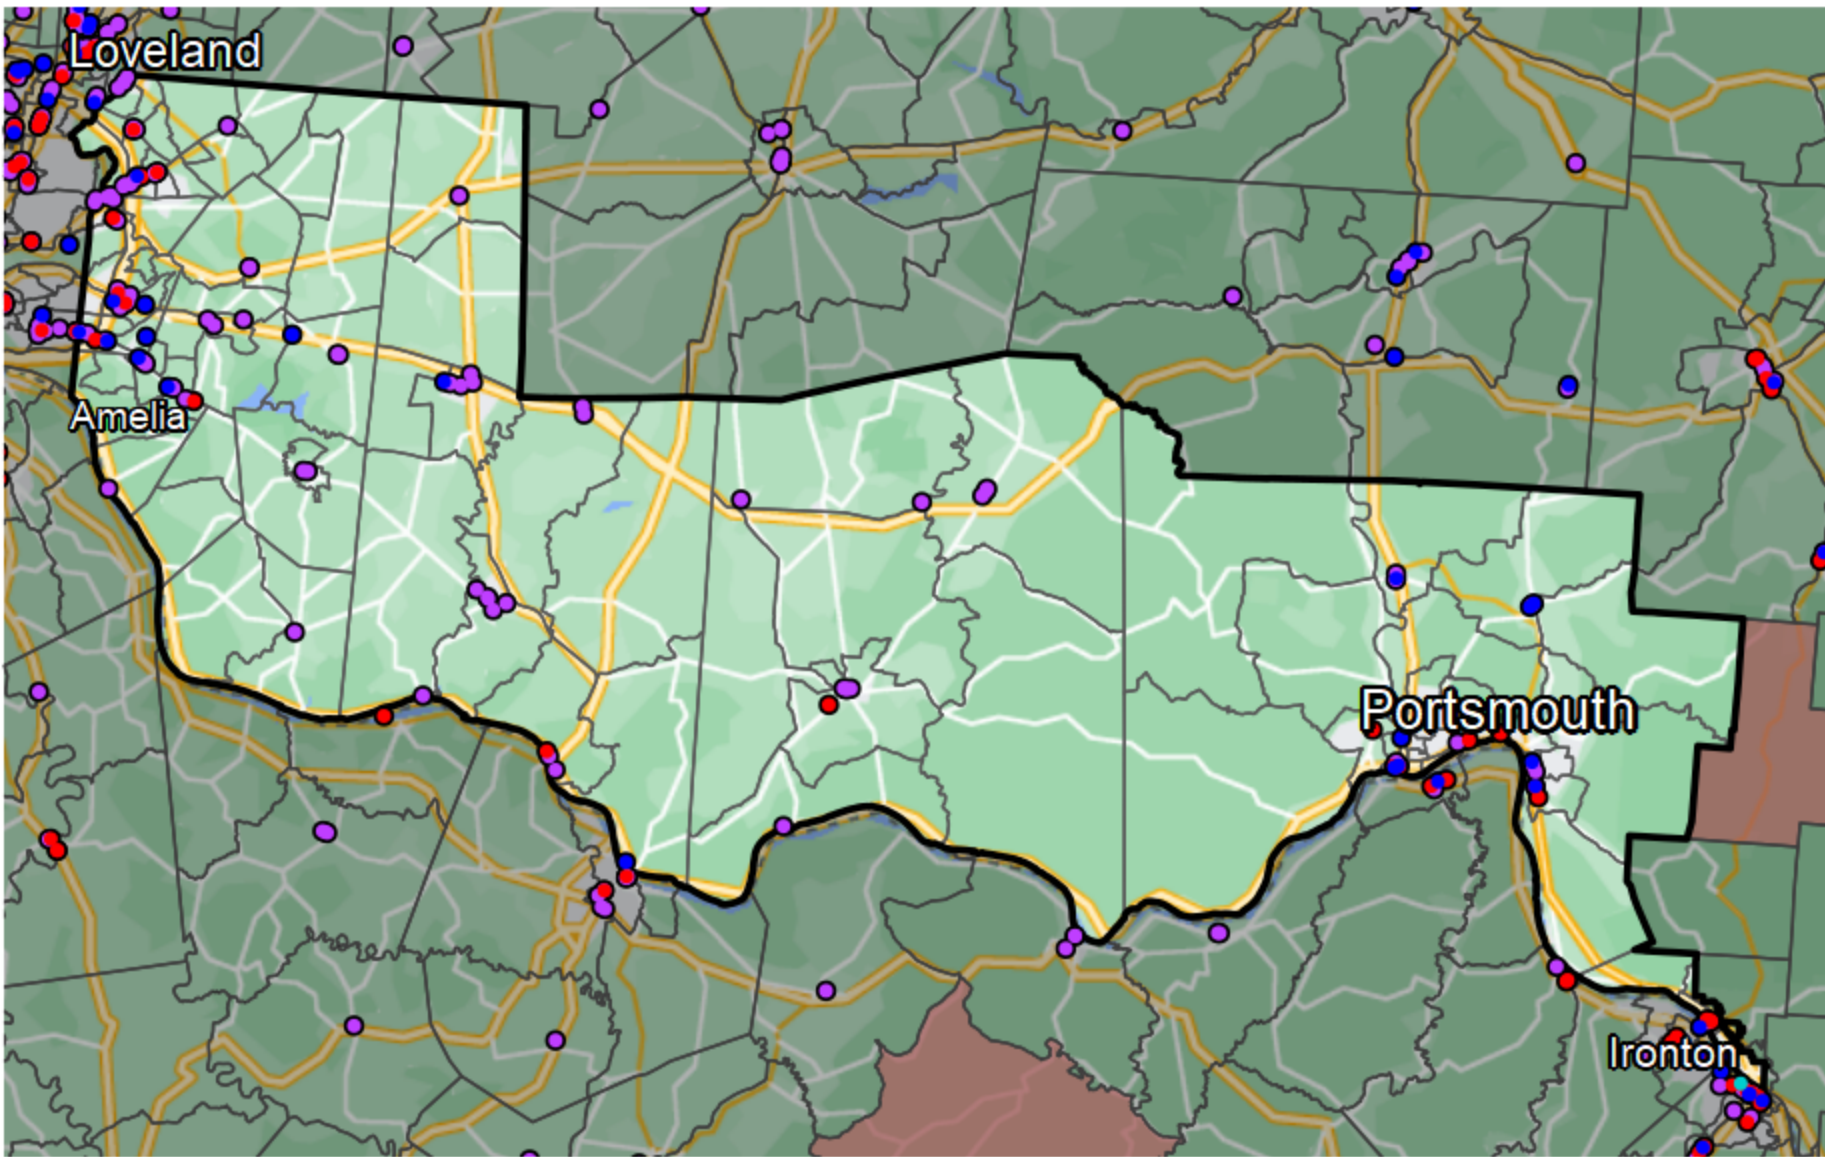

Ohio - State Senate District 14

Banking Desert
No Branches within 10 Miles of Population Center

Financial Institutions

- Bank: 84
- Bank, Out-of-State: 24
- Credit Union: 21
- Credit Union, Out-of-State: 0

Sources: NCUA, FDIC, UW-Madison Population Lab, CDFI, US Census, Google Maps, CUNA