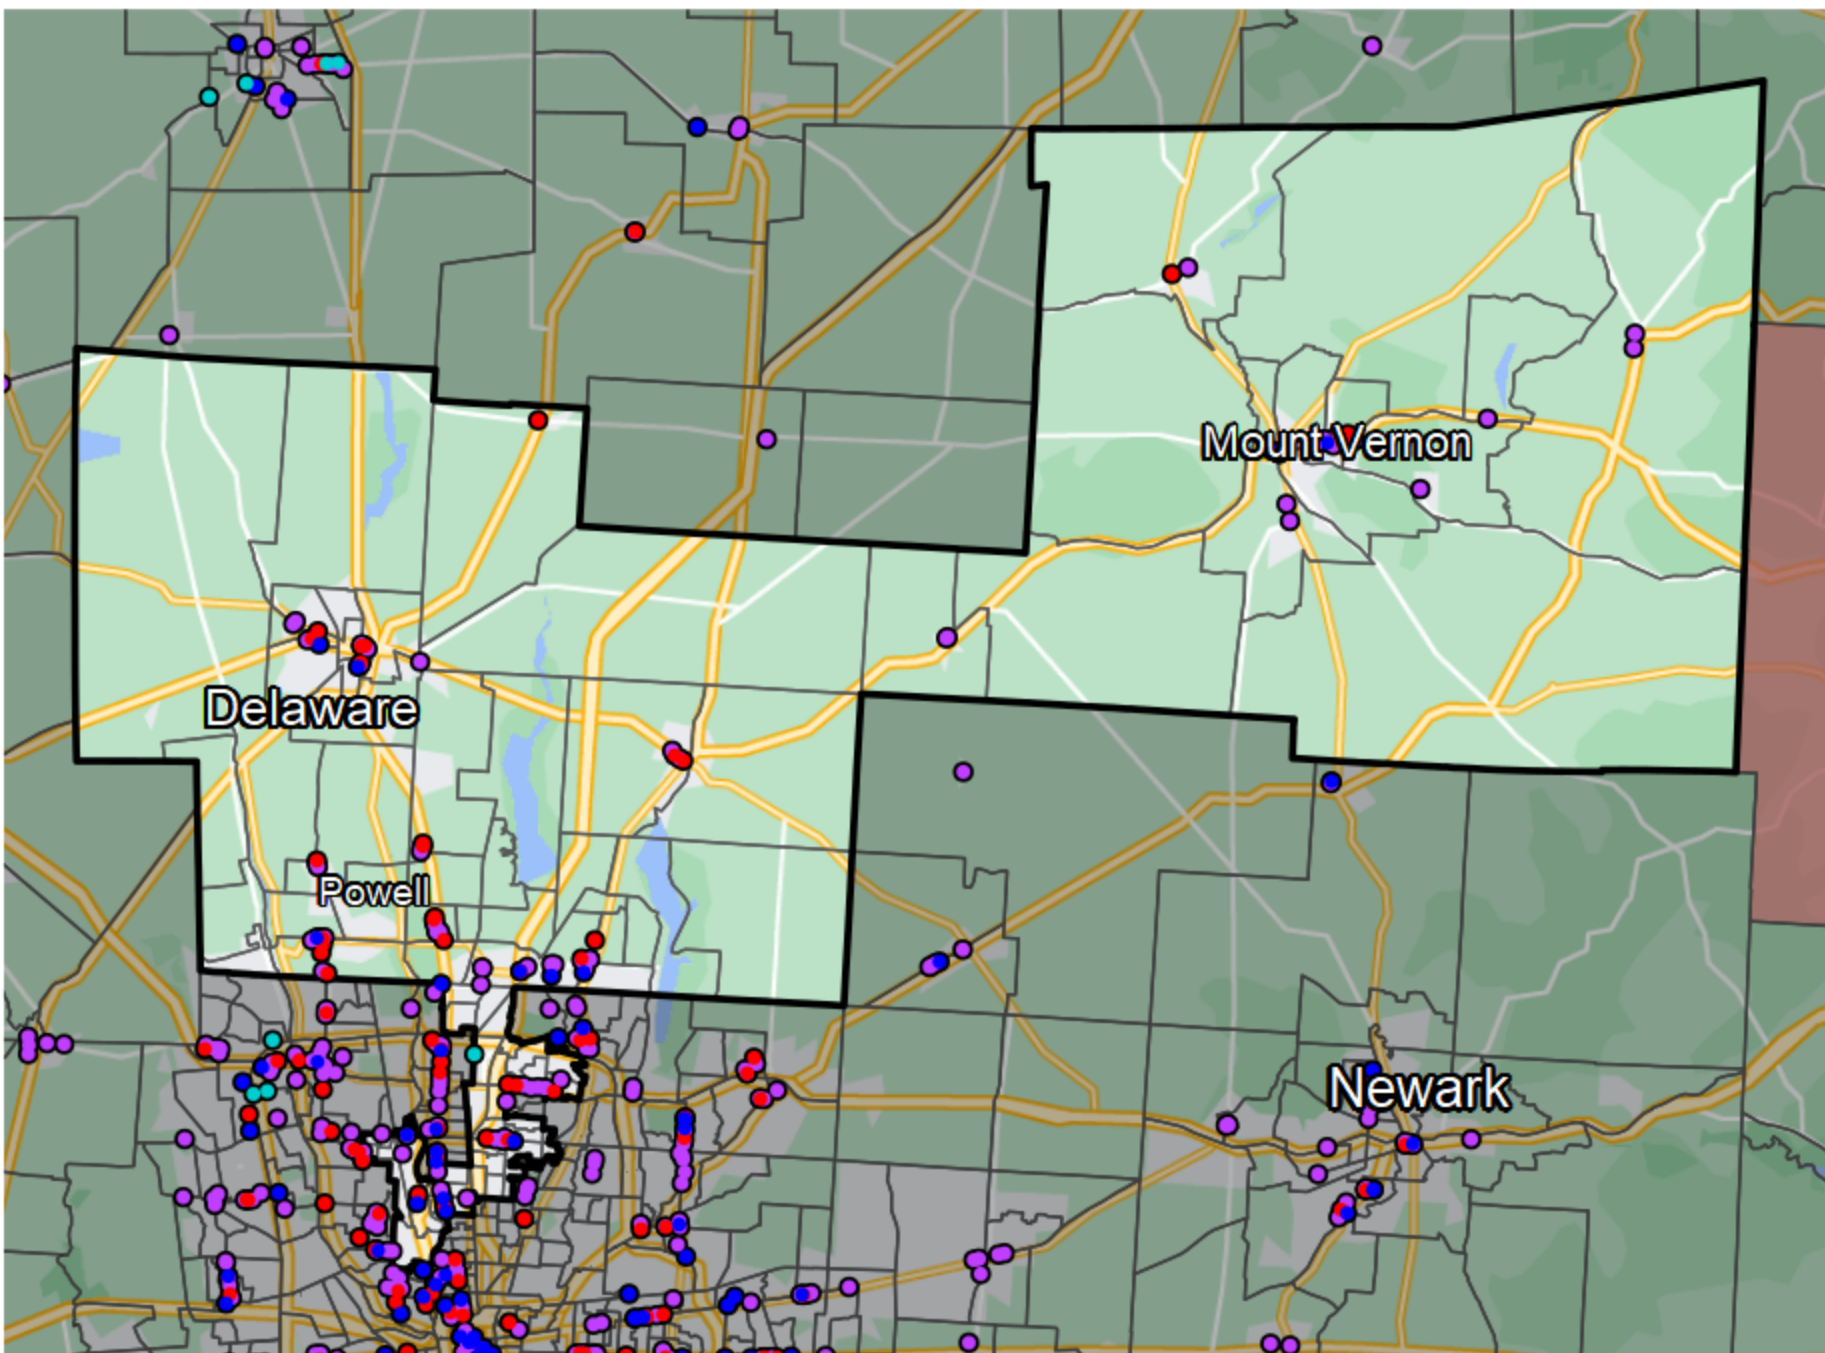

Ohio - State Senate District 19

Banking Desert

No Branches within 10 Miles of Population Center

Financial Institutions

- Bank: 69
- Bank, Out-of-State: 33
- Credit Union: 14
- Credit Union, Out-of-State: 1