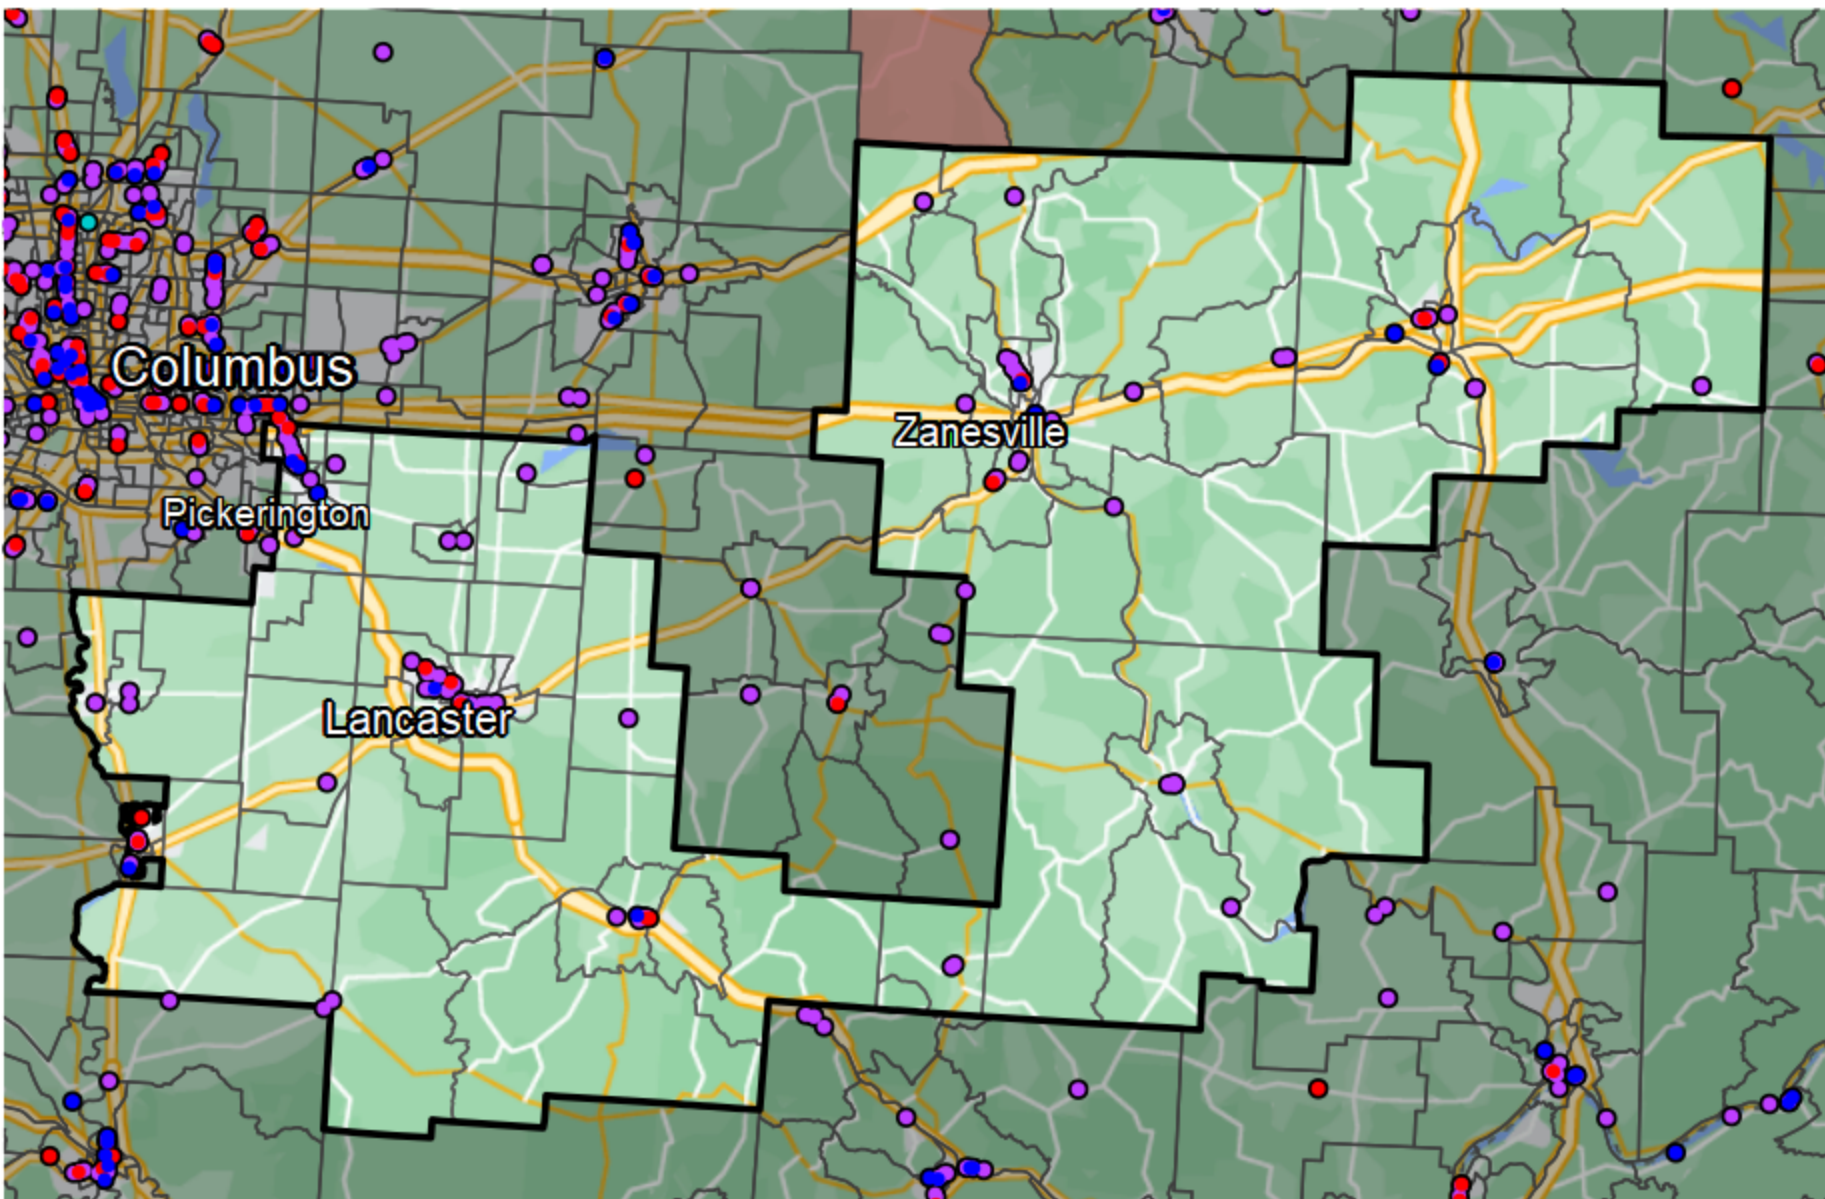

Ohio - State Senate District 20

Banking Desert
No Branches within 10 Miles of Population Center

Financial Institutions

- Bank: 100
- Bank, Out-of-State: 16
- Credit Union: 10
- Credit Union, Out-of-State: 1

Sources: NCUA, FDIC, UW-Madison Population Lab, CDFI, US Census, Google Maps, CUNA