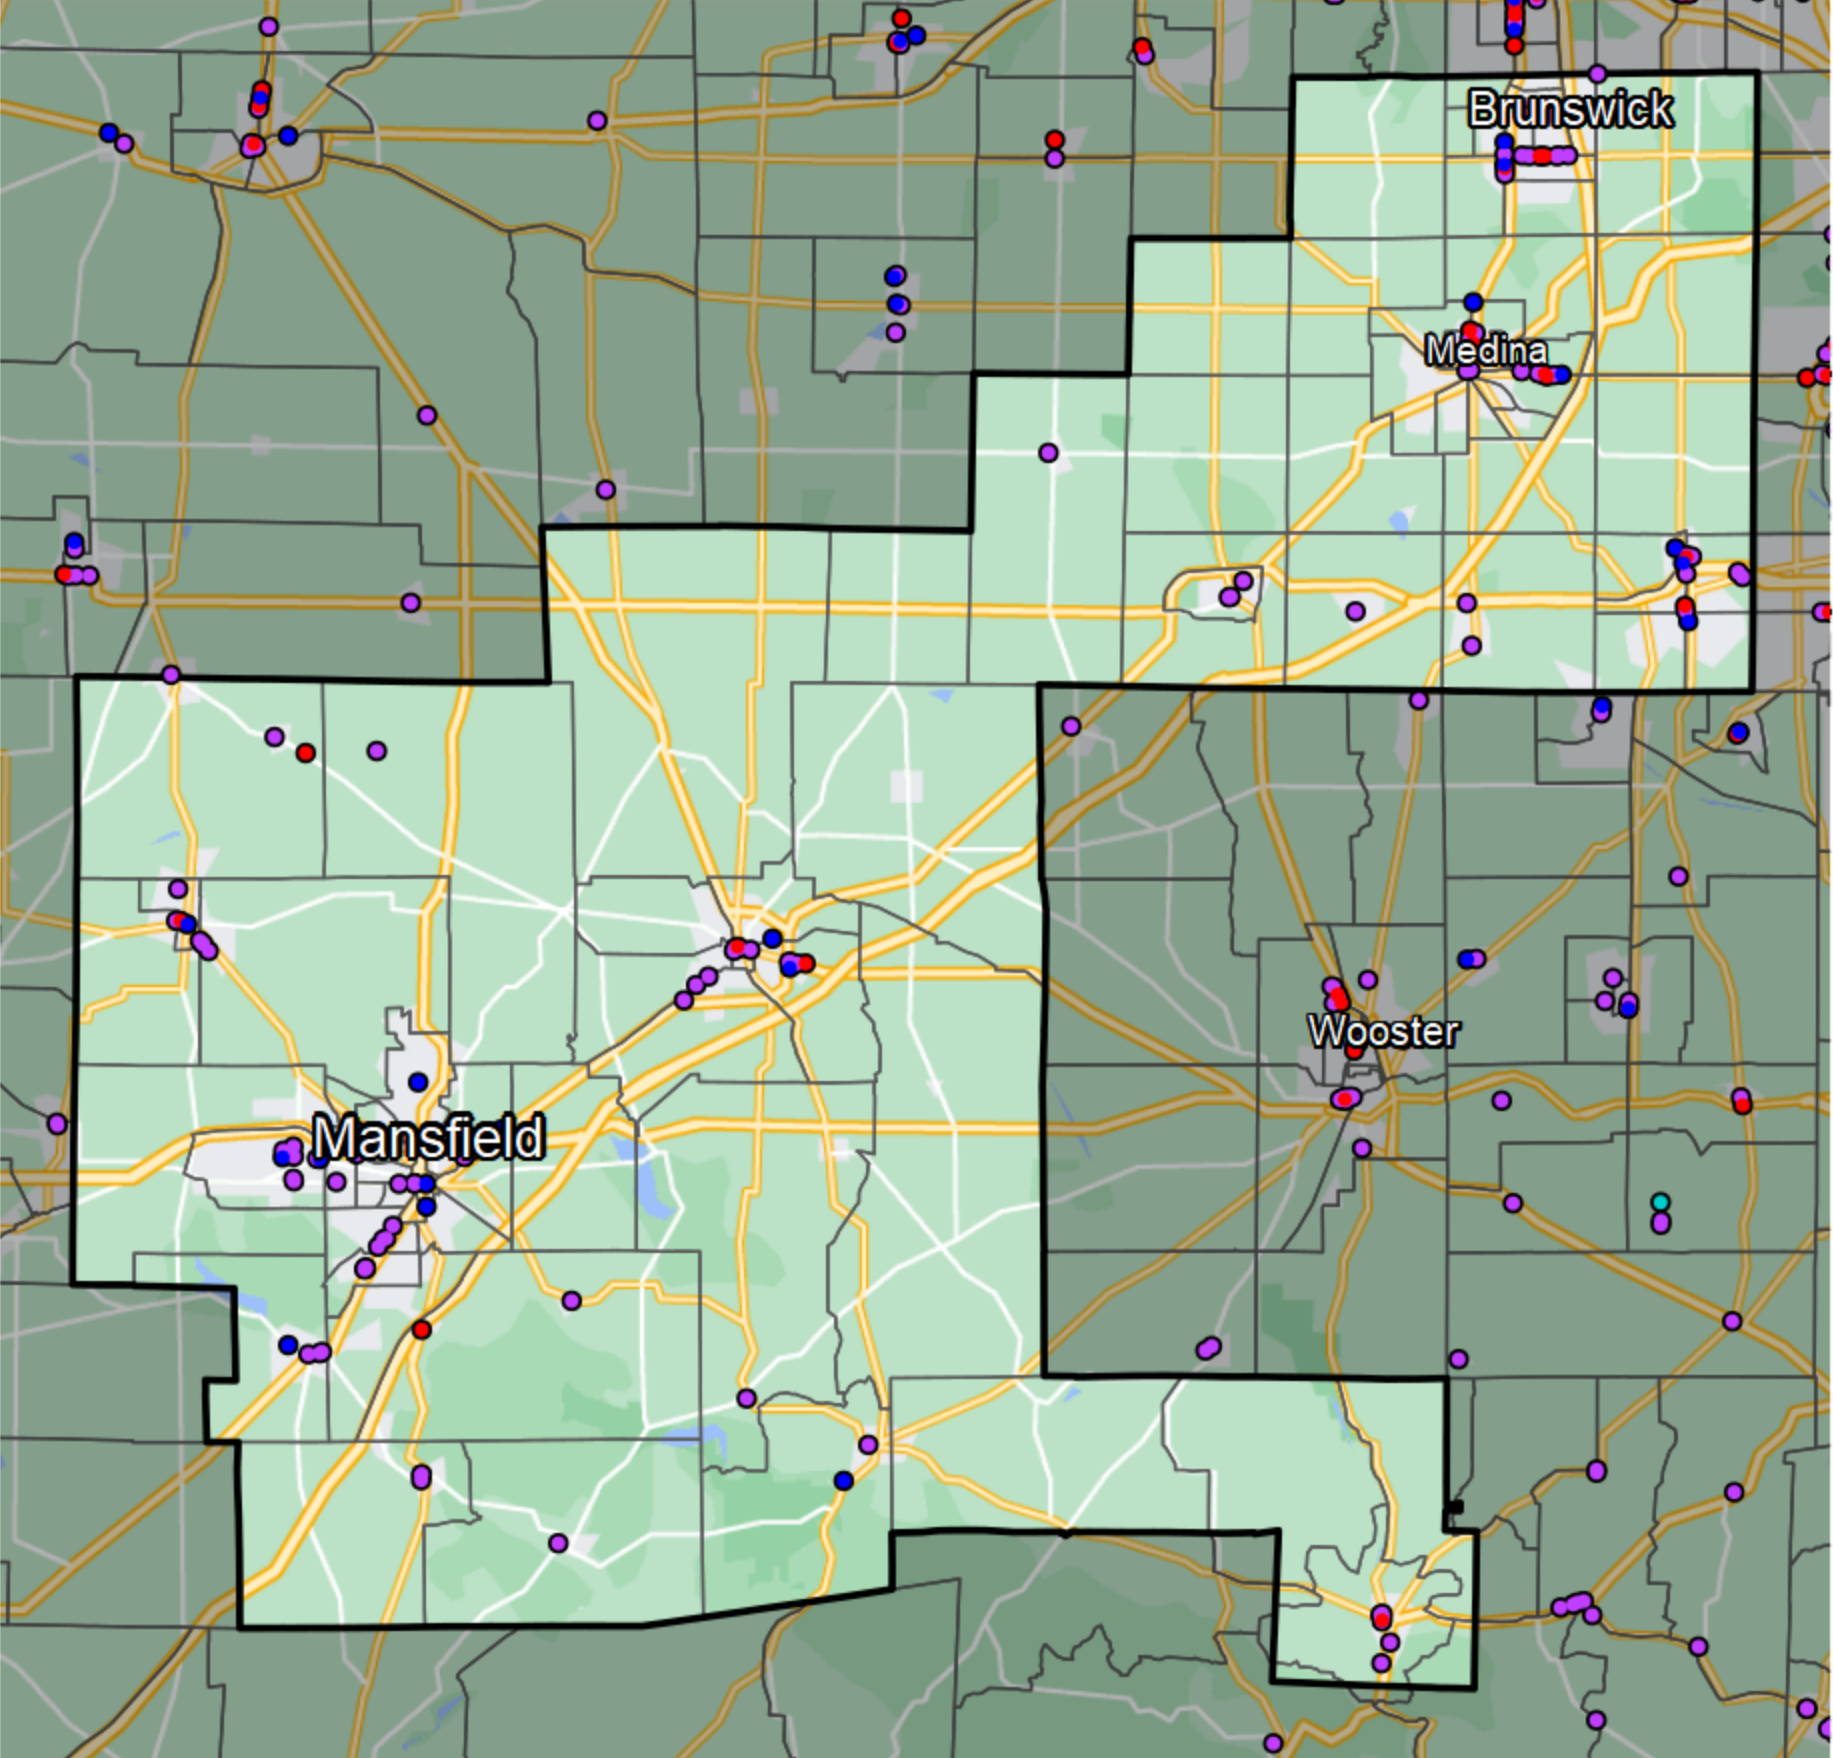

Ohio - State Senate District 22

- Banking Desert**
- No Branches within 10 Miles of Population Center
- Financial Institutions**
- Bank: 96
 - Bank, Out-of-State: 15
 - Credit Union: 18
 - Credit Union, Out-of-State: 0

Sources: NCUA, FDIC, UW-Madison Population Lab, CDFI, US Census, Google Maps, CUNA