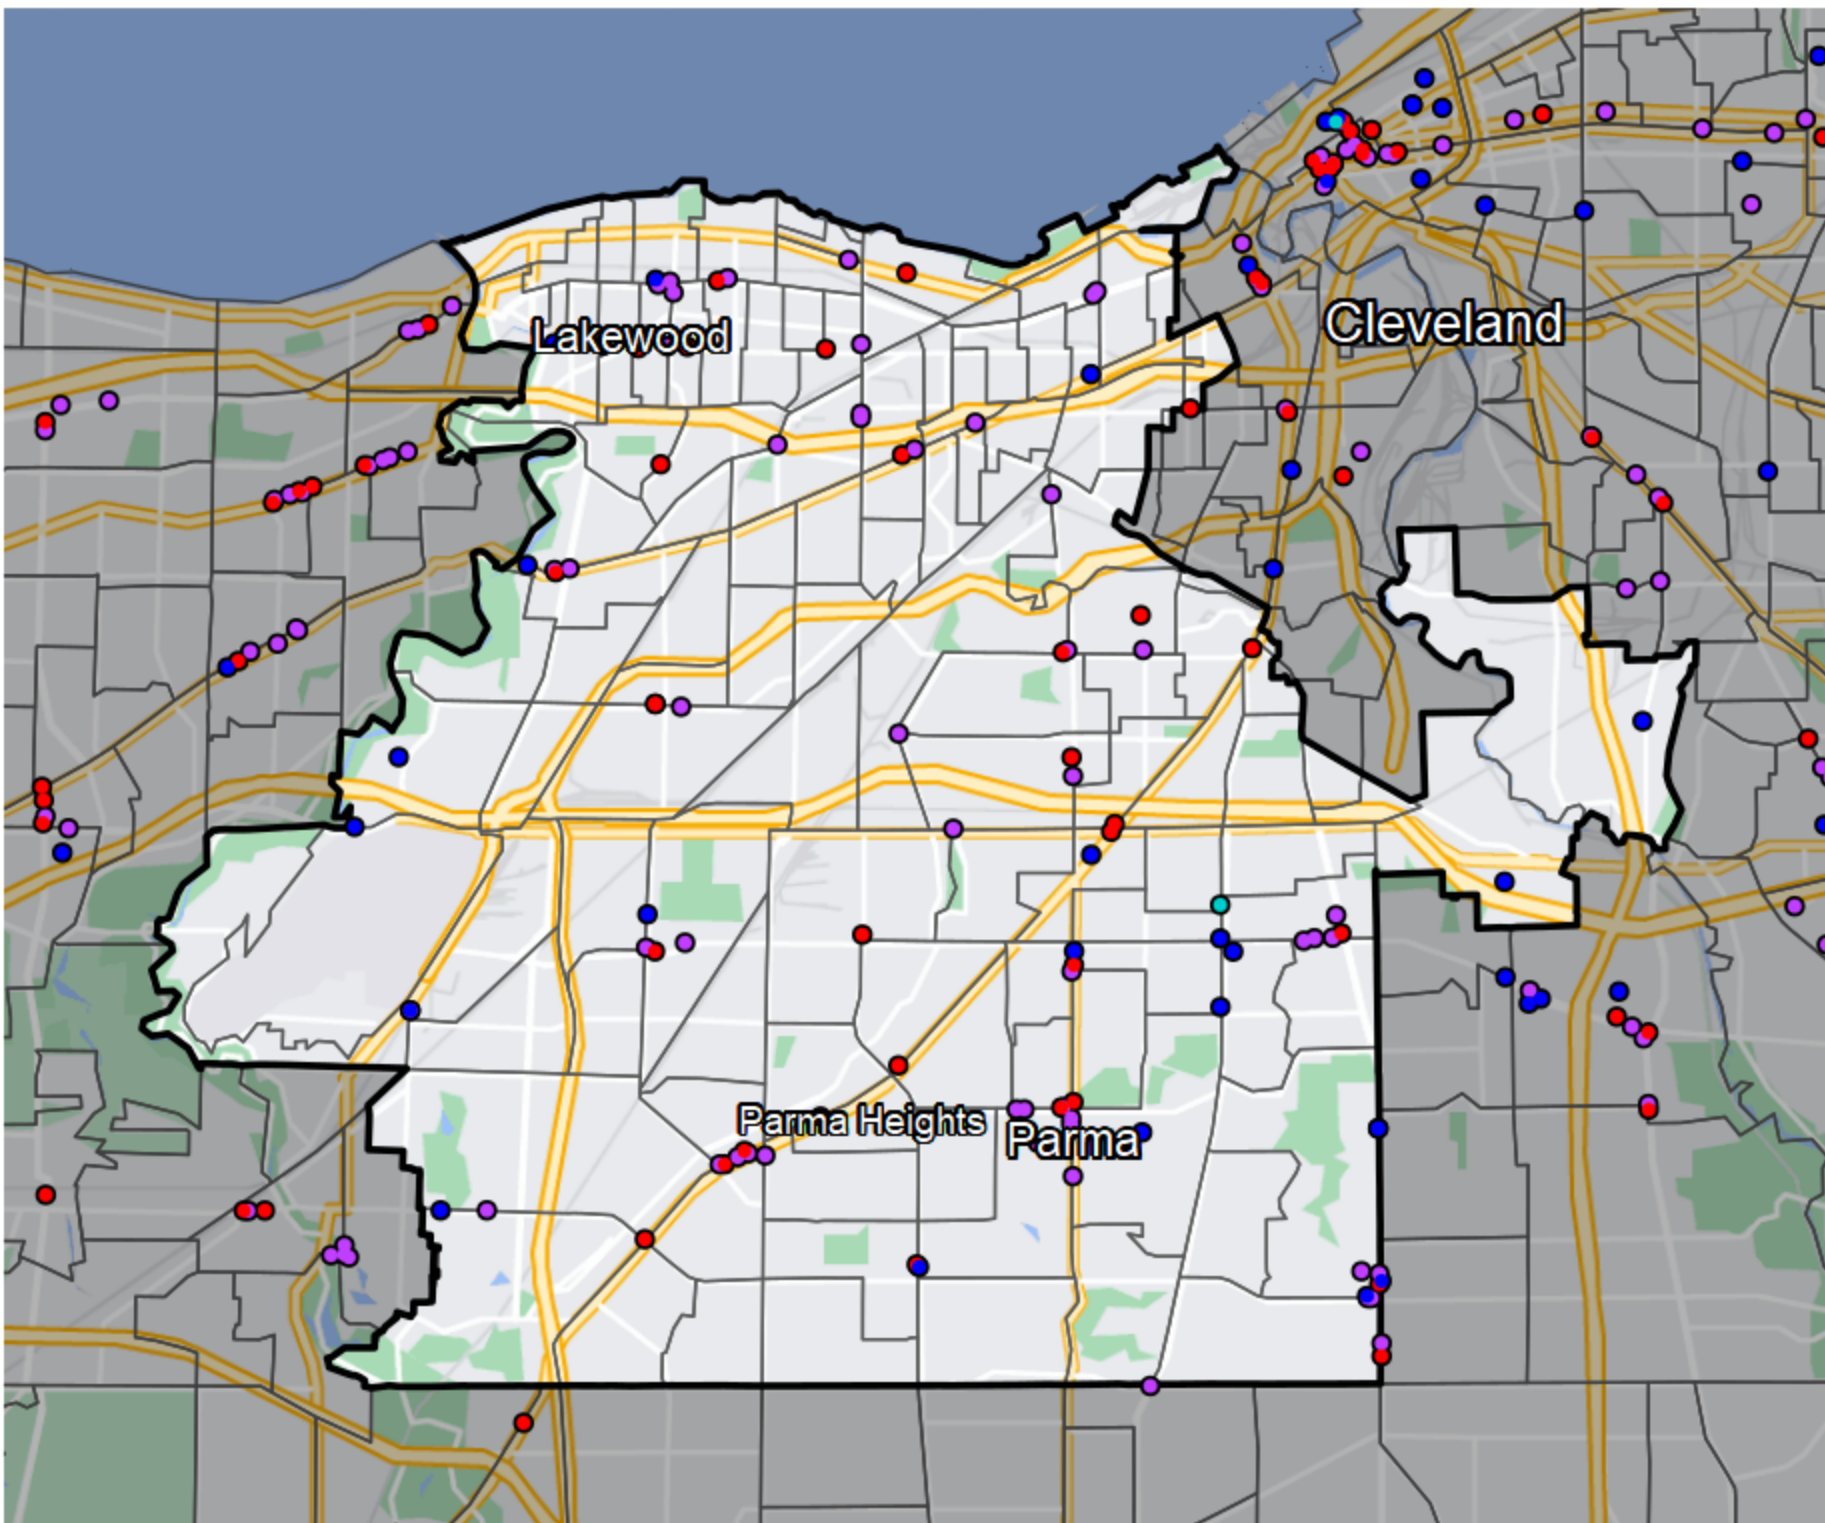

Ohio - State Senate District 23

Financial Institutions

- Bank: 47
- Bank, Out-of-State: 30
- Credit Union: 22
- Credit Union, Out-of-State: 1

Banking Desert

- No Branches within 10 Miles of Population Center