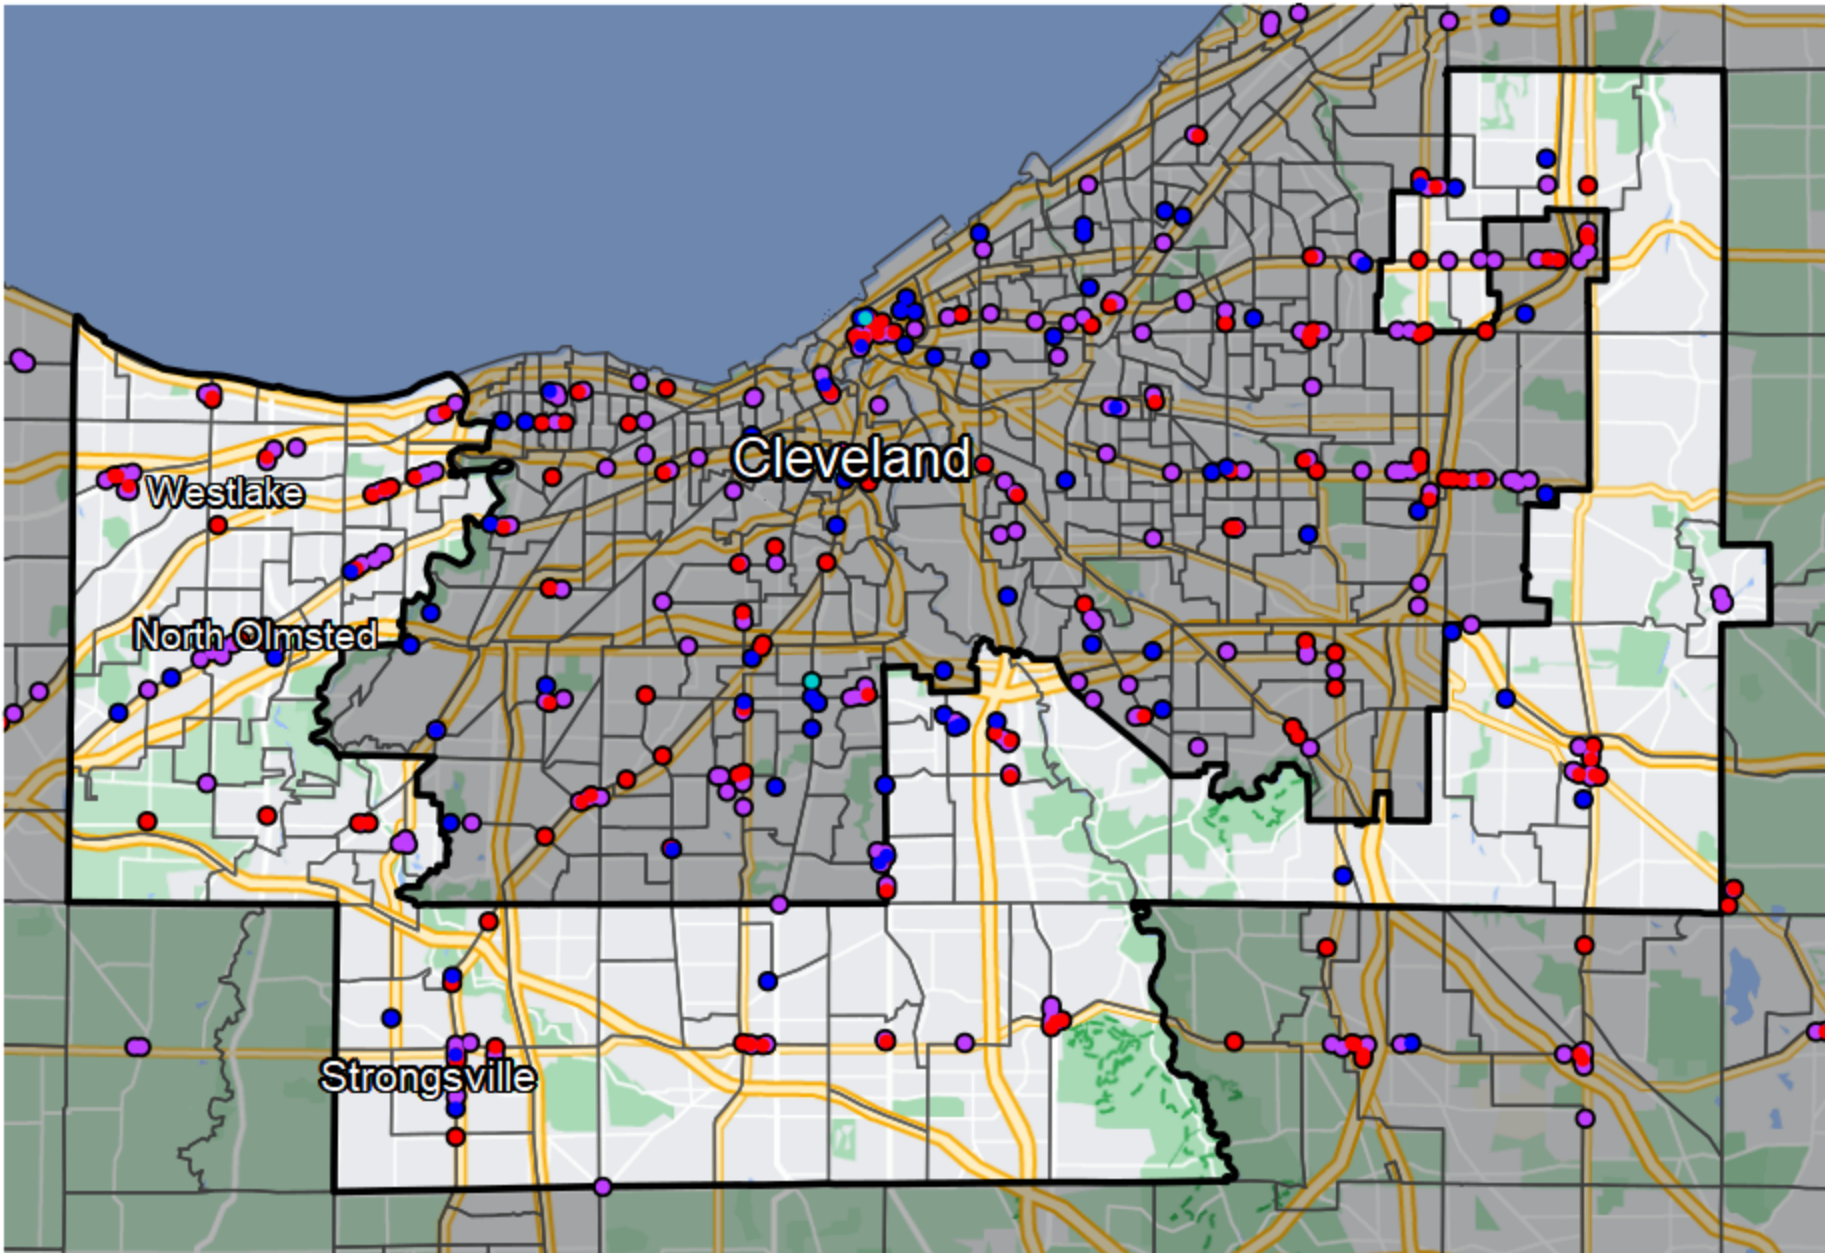

Ohio - State Senate District 24

Banking Desert
No Branches within 10 Miles of Population Center

Financial Institutions

- Bank: 85
- Bank, Out-of-State: 49
- Credit Union: 20
- Credit Union, Out-of-State: 0

Sources: NCUA, FDIC, UW-Madison Population Lab, CDFI, US Census, Google Maps, CUNA