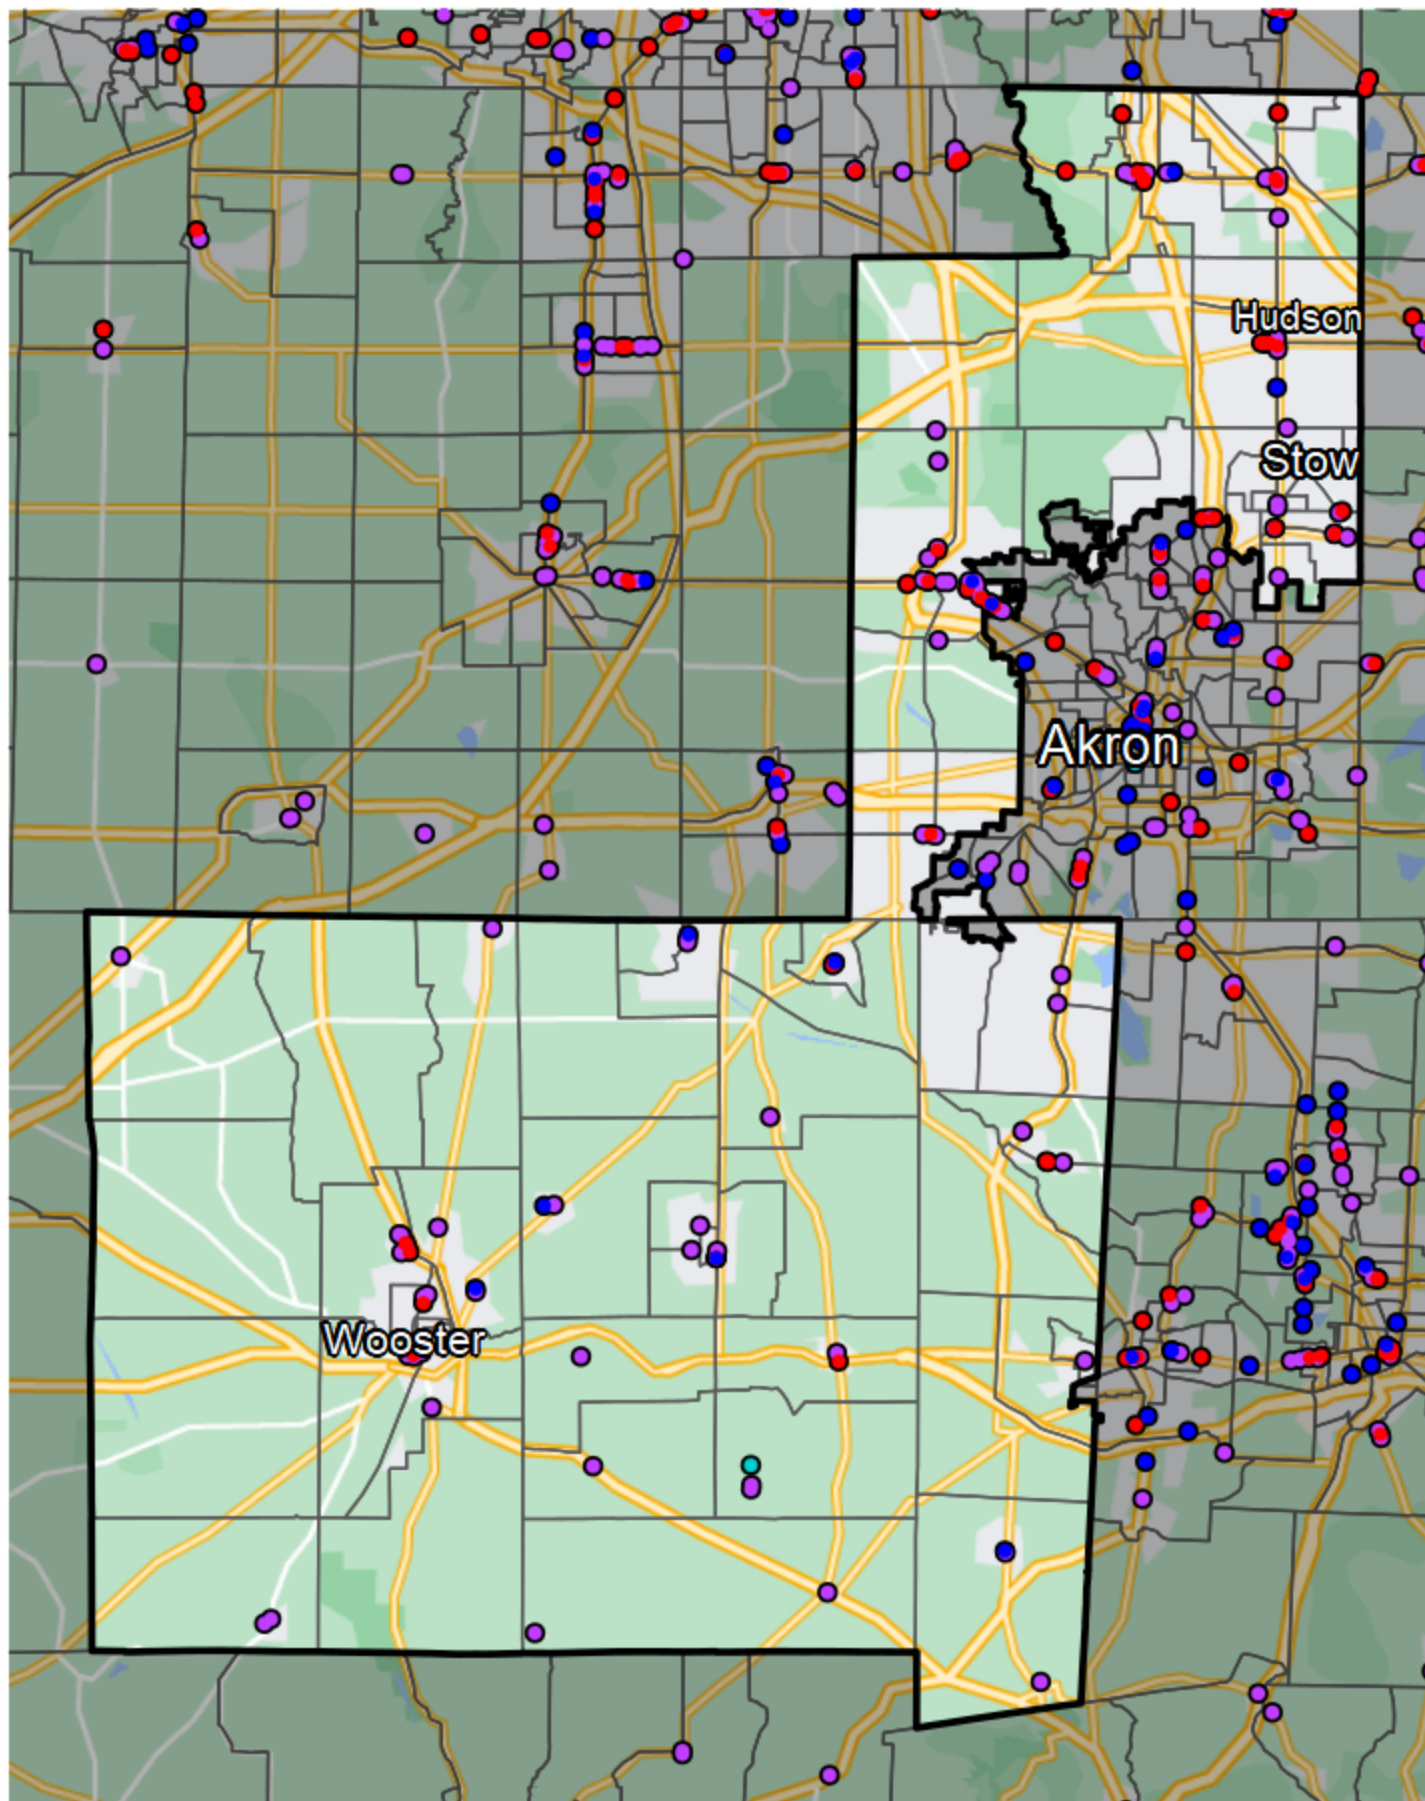

# Ohio - State Senate District 27

## Banking Desert

No Branches within 10 Miles of Population Center

## Financial Institutions

- Bank: 89
- Bank, Out-of-State: 36
- Credit Union: 10
- Credit Union, Out-of-State: 1