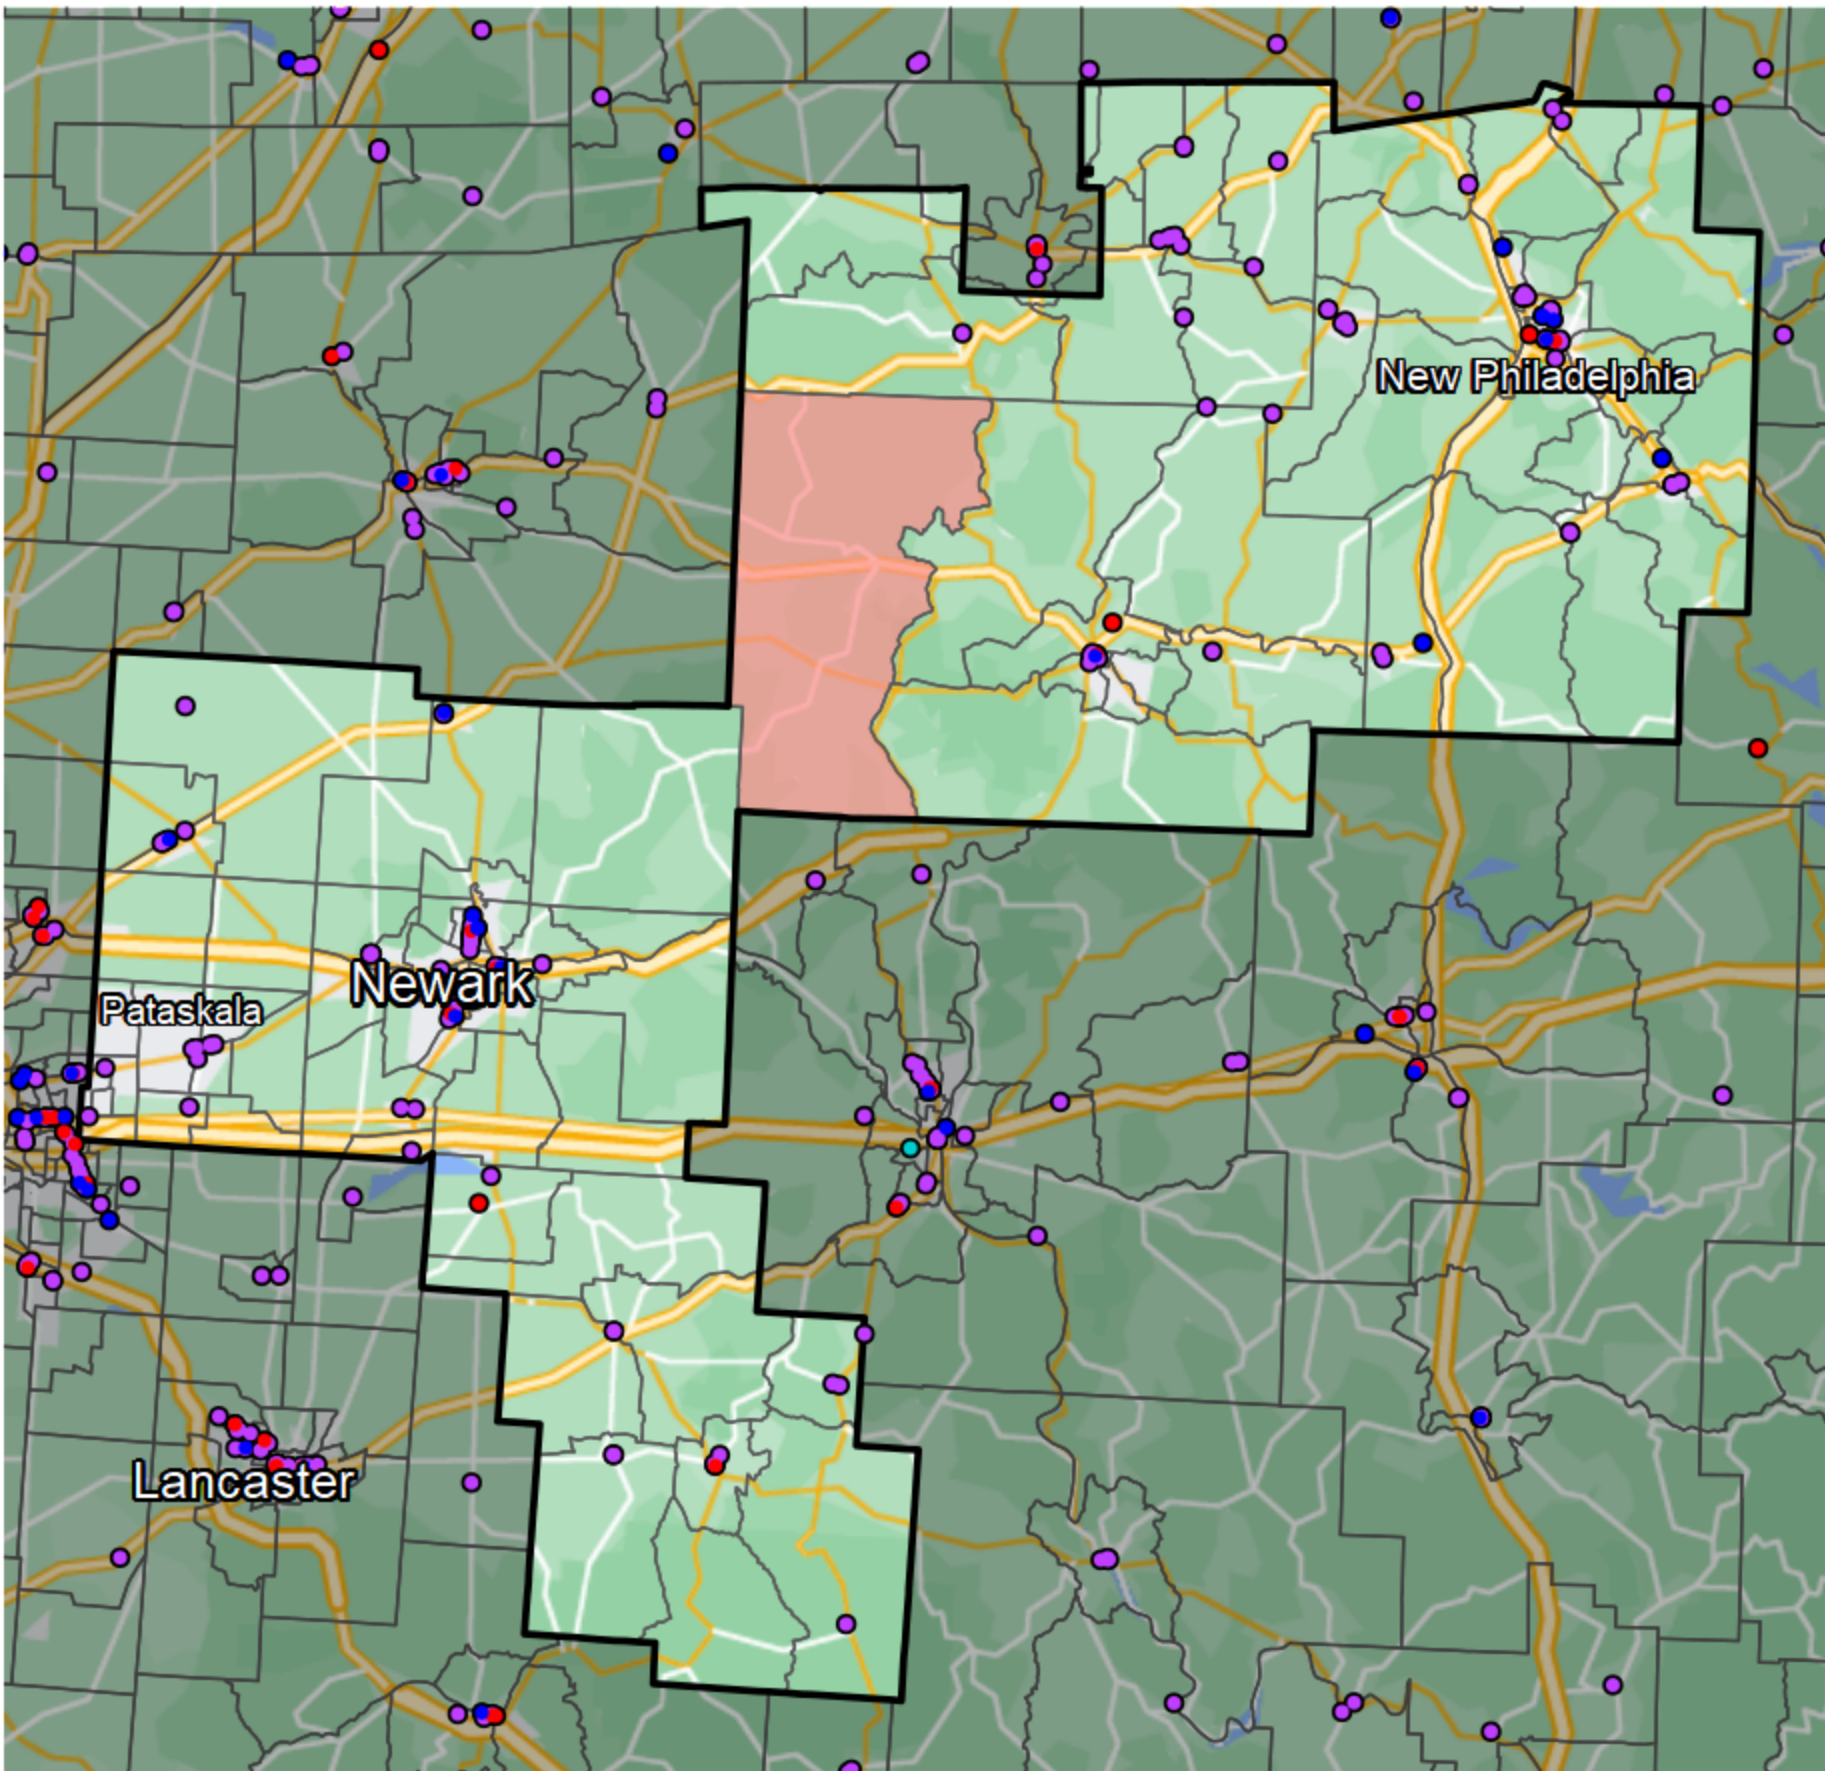

# Ohio - State Senate District 31

## Financial Institutions

- Bank: 105
- Bank, Out-of-State: 10
- Credit Union: 17
- Credit Union, Out-of-State: 0

## Banking Desert

- No Branches within 10 Miles of Population Center