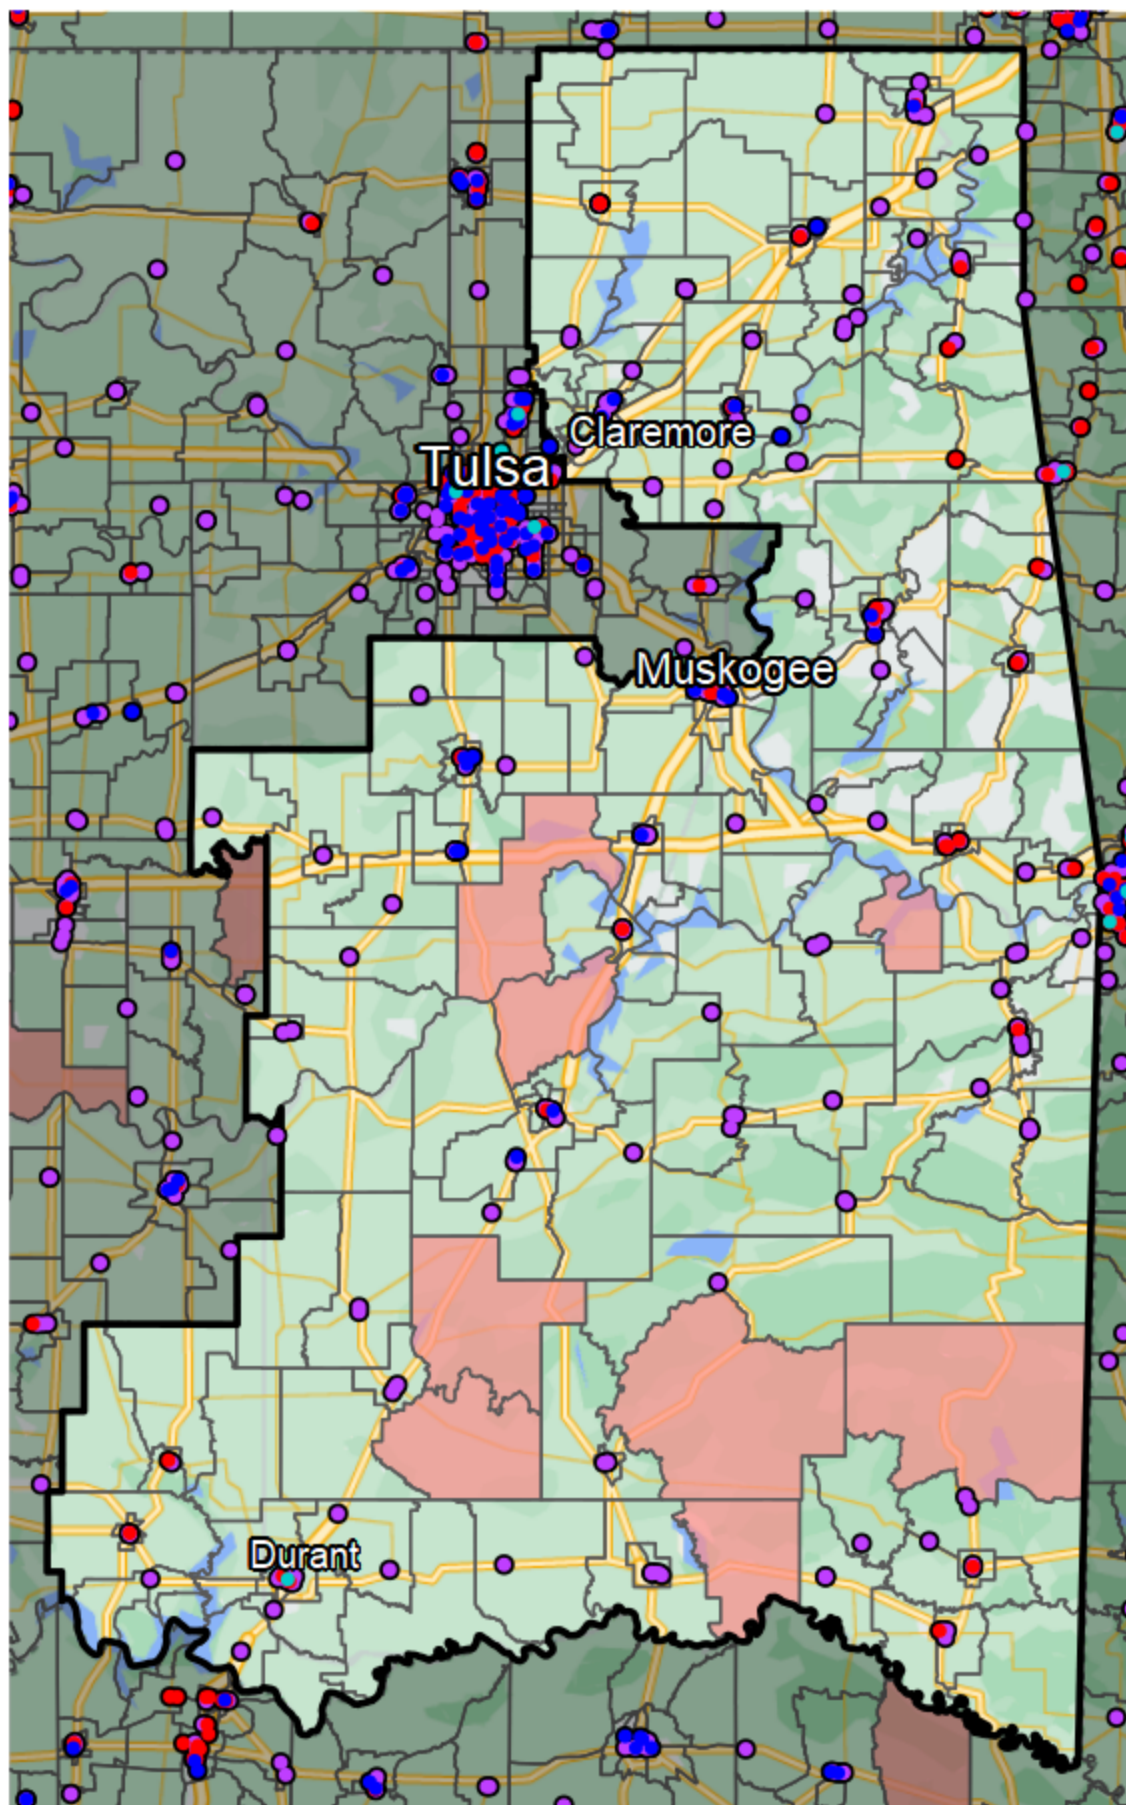

Oklahoma - Congressional District 2

Banking Desert

No Branches within 10 Miles of Population Center

Financial Institutions

- Bank: 204
- Bank, Out-of-State: 31
- Credit Union: 21
- Credit Union, Out-of-State: 1