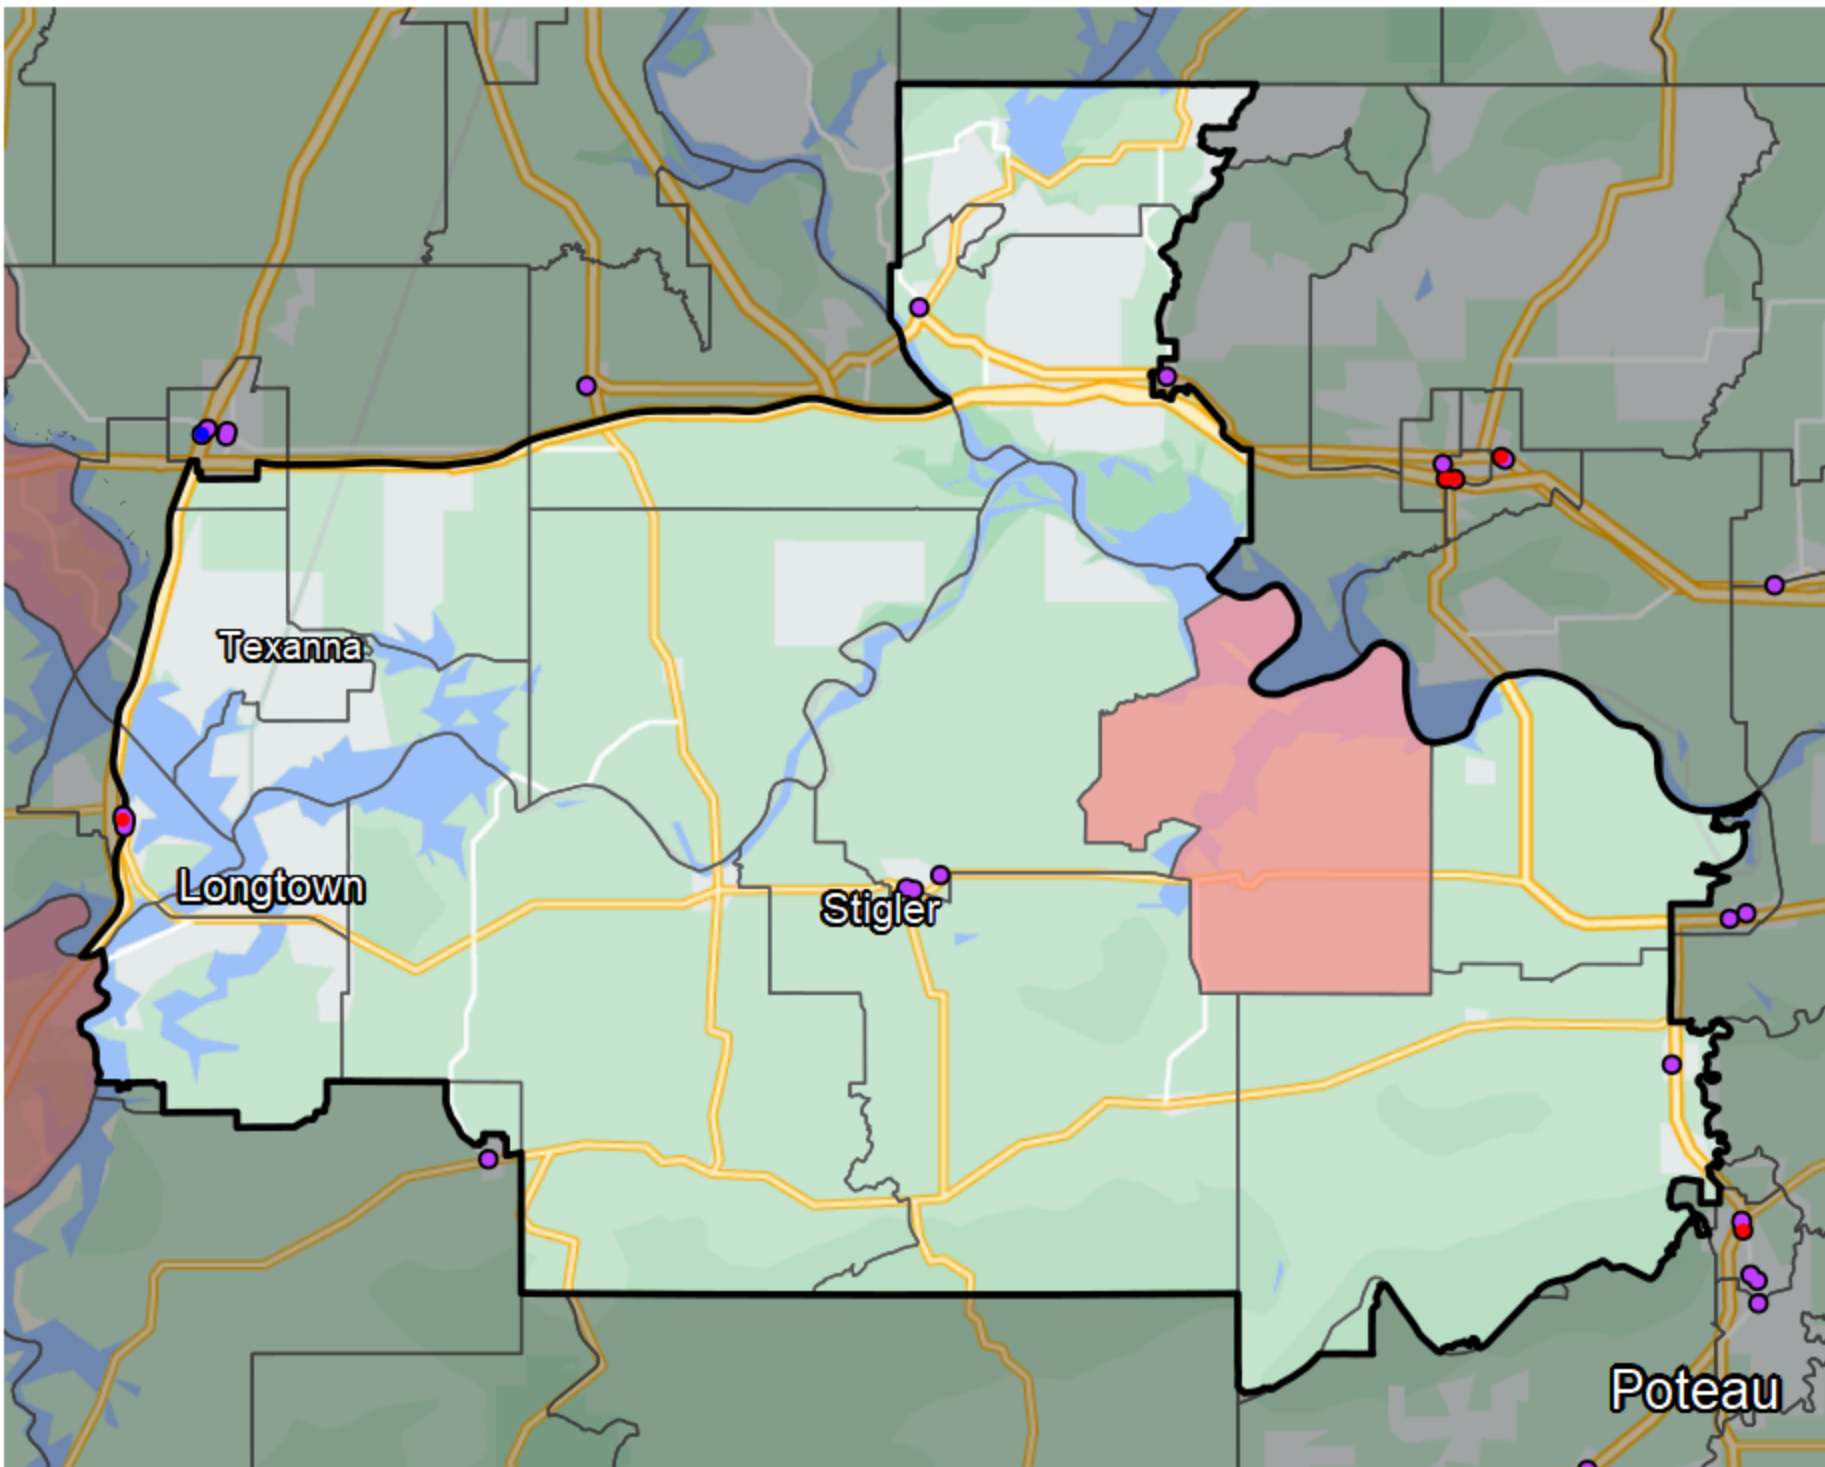

Oklahoma - State House District 15

Banking Desert

No Branches within 10 Miles of Population Center

Financial Institutions

- Bank: 7
- Bank, Out-of-State: 0
- Credit Union: 0
- Credit Union, Out-of-State: 0