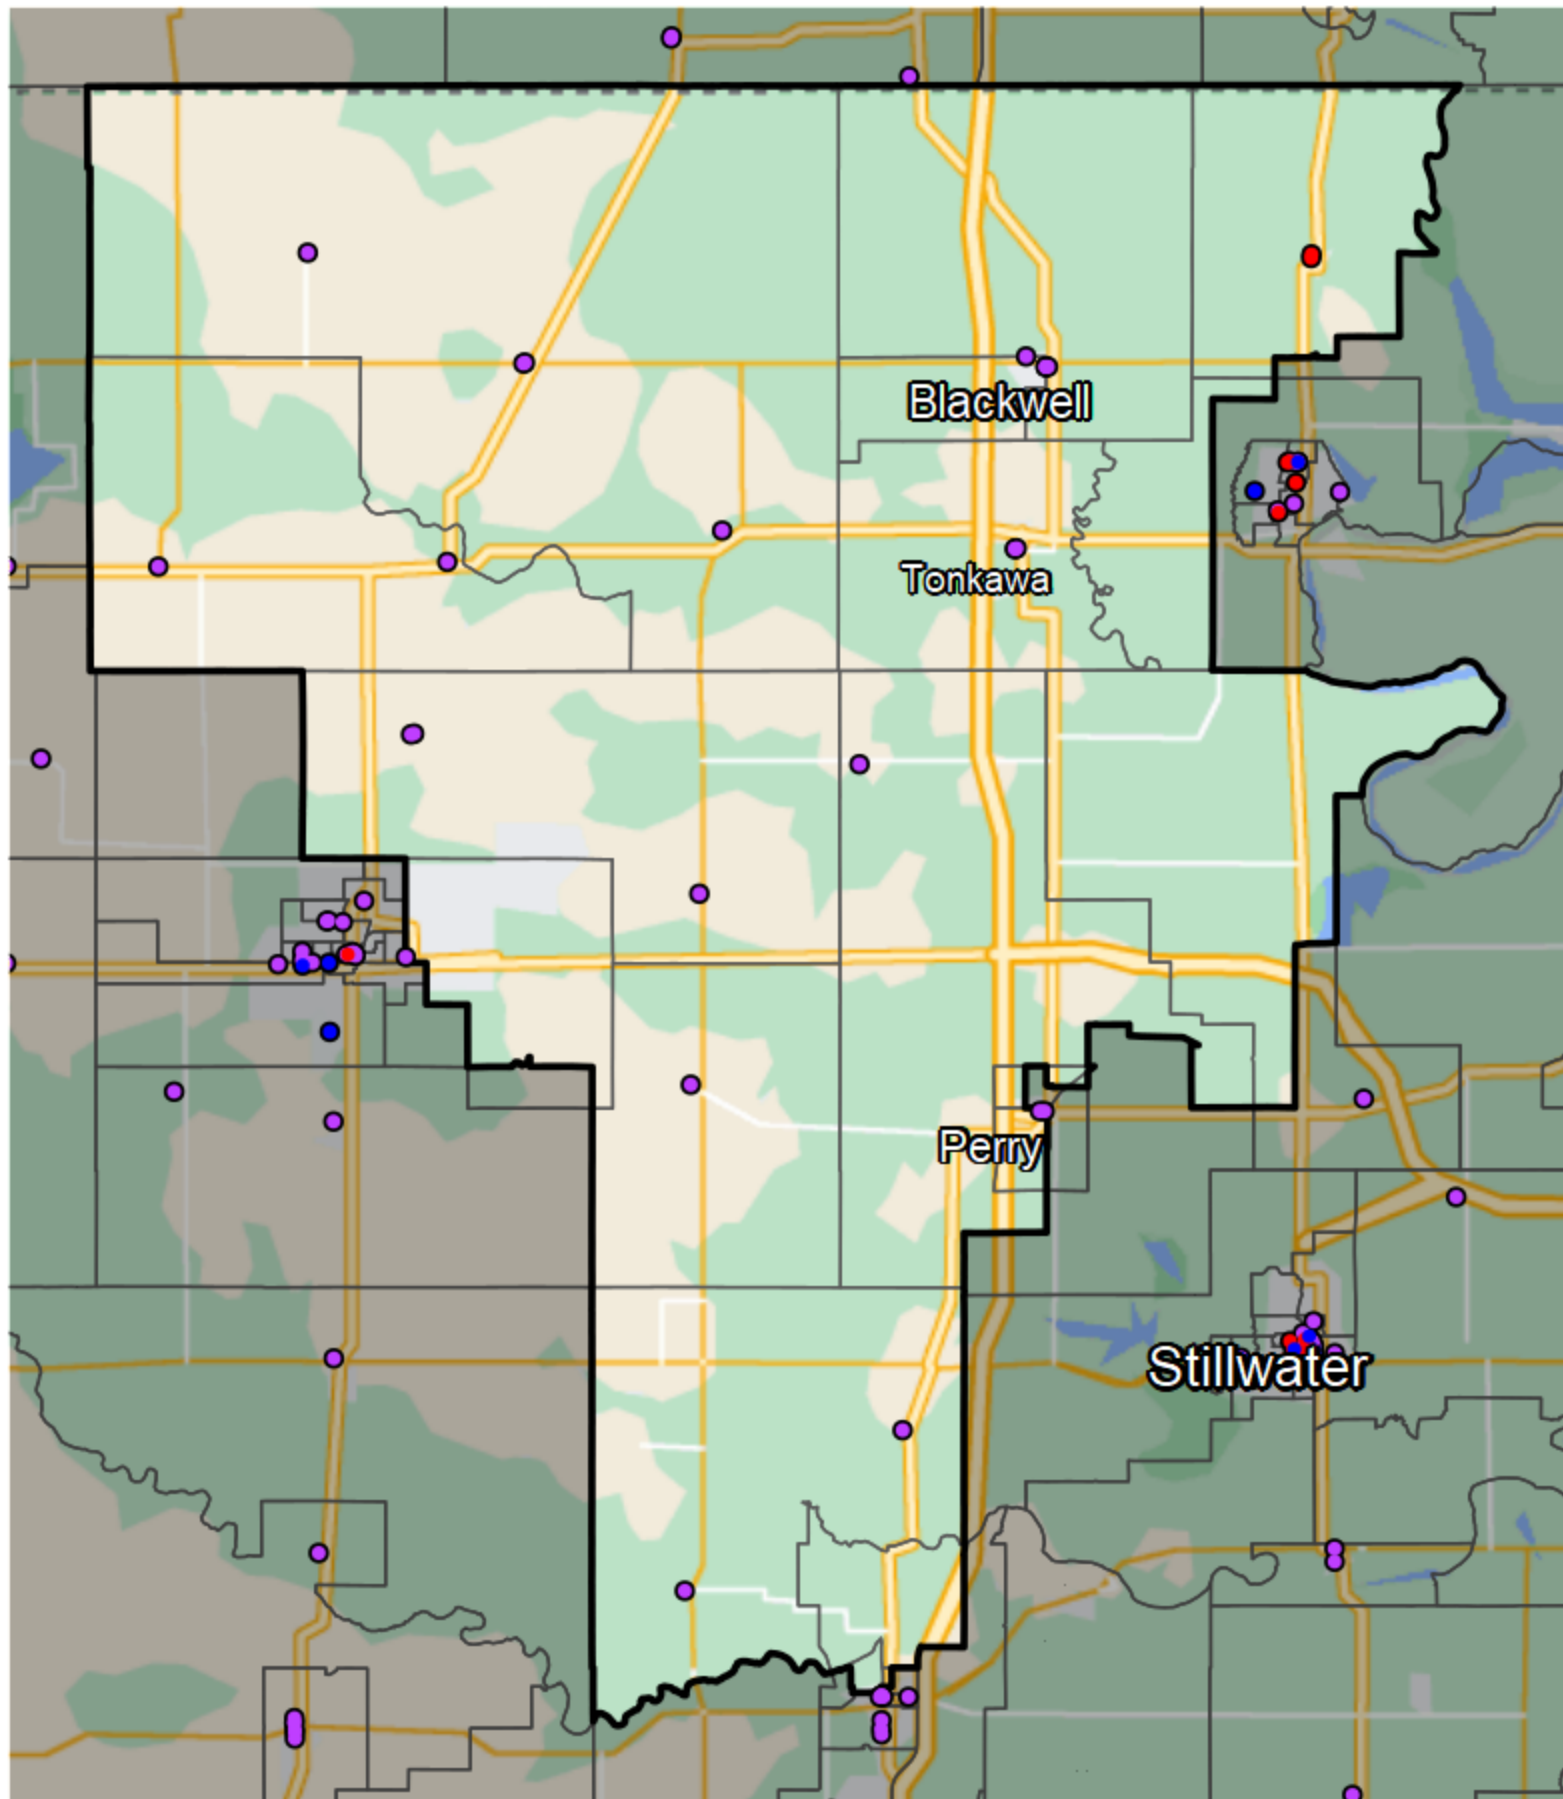

Oklahoma - State House District 38

Banking Desert

No Branches within 10 Miles of Population Center

Financial Institutions

- Bank: 23
- Bank, Out-of-State: 2
- Credit Union: 0
- Credit Union, Out-of-State: 0