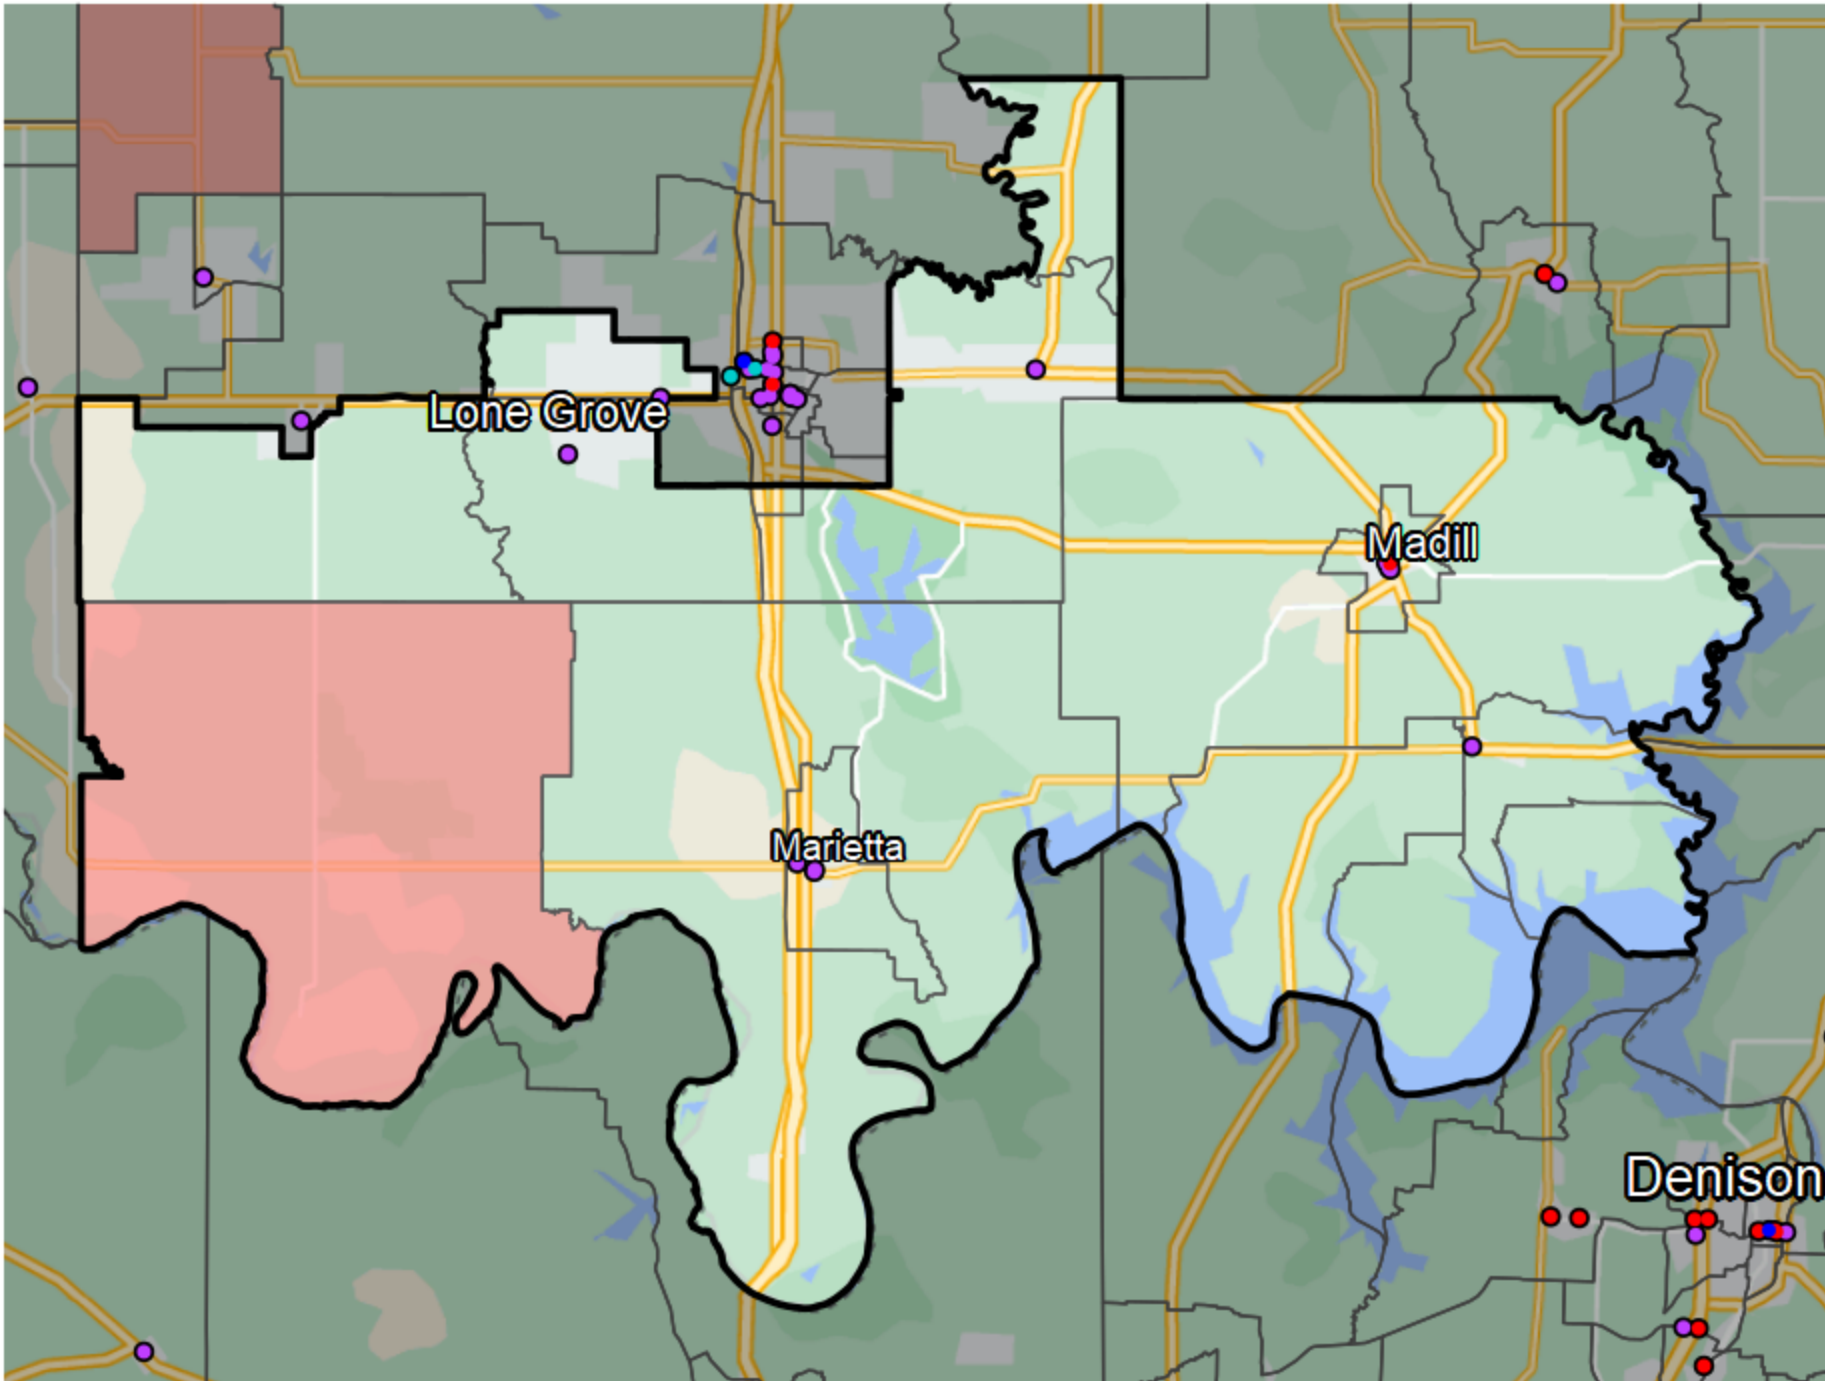

Oklahoma - State House District 49

Banking Desert

No Branches within 10 Miles of Population Center

Financial Institutions

- Bank: 10
- Bank, Out-of-State: 1
- Credit Union: 0
- Credit Union, Out-of-State: 0