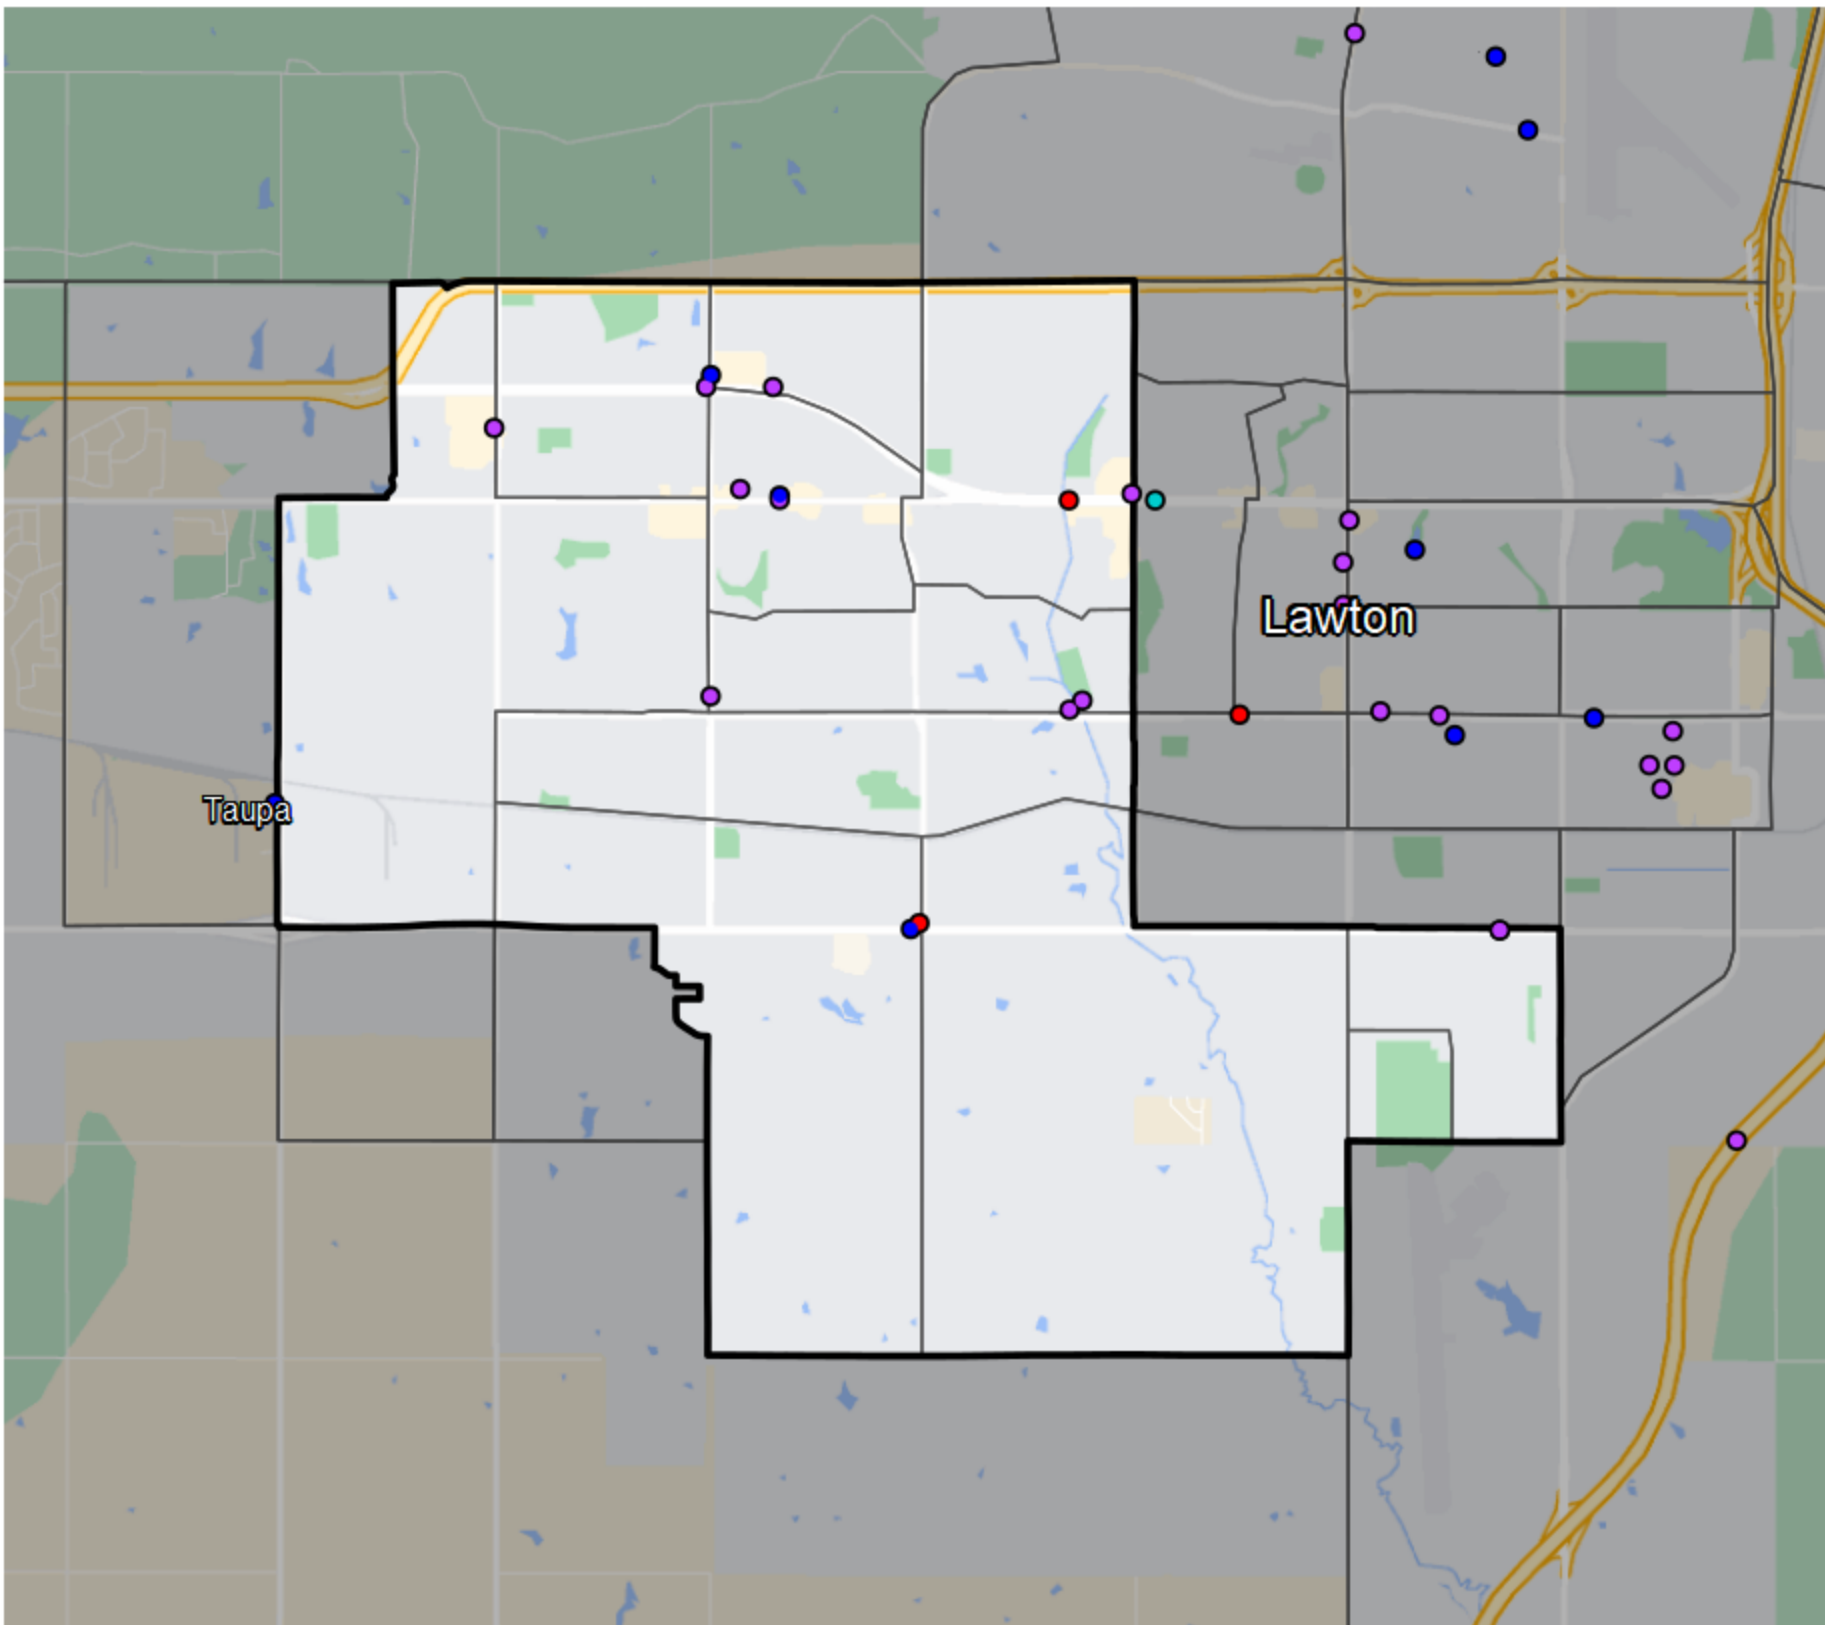

Oklahoma - State House District 62

Banking Desert
No Branches within 10 Miles of Population Center

Financial Institutions

- Bank: 11
- Bank, Out-of-State: 2
- Credit Union: 3
- Credit Union, Out-of-State: 0

Sources: NCUA, FDIC, UW-Madison Population Lab, CDFI, US Census, Google Maps, CUNA