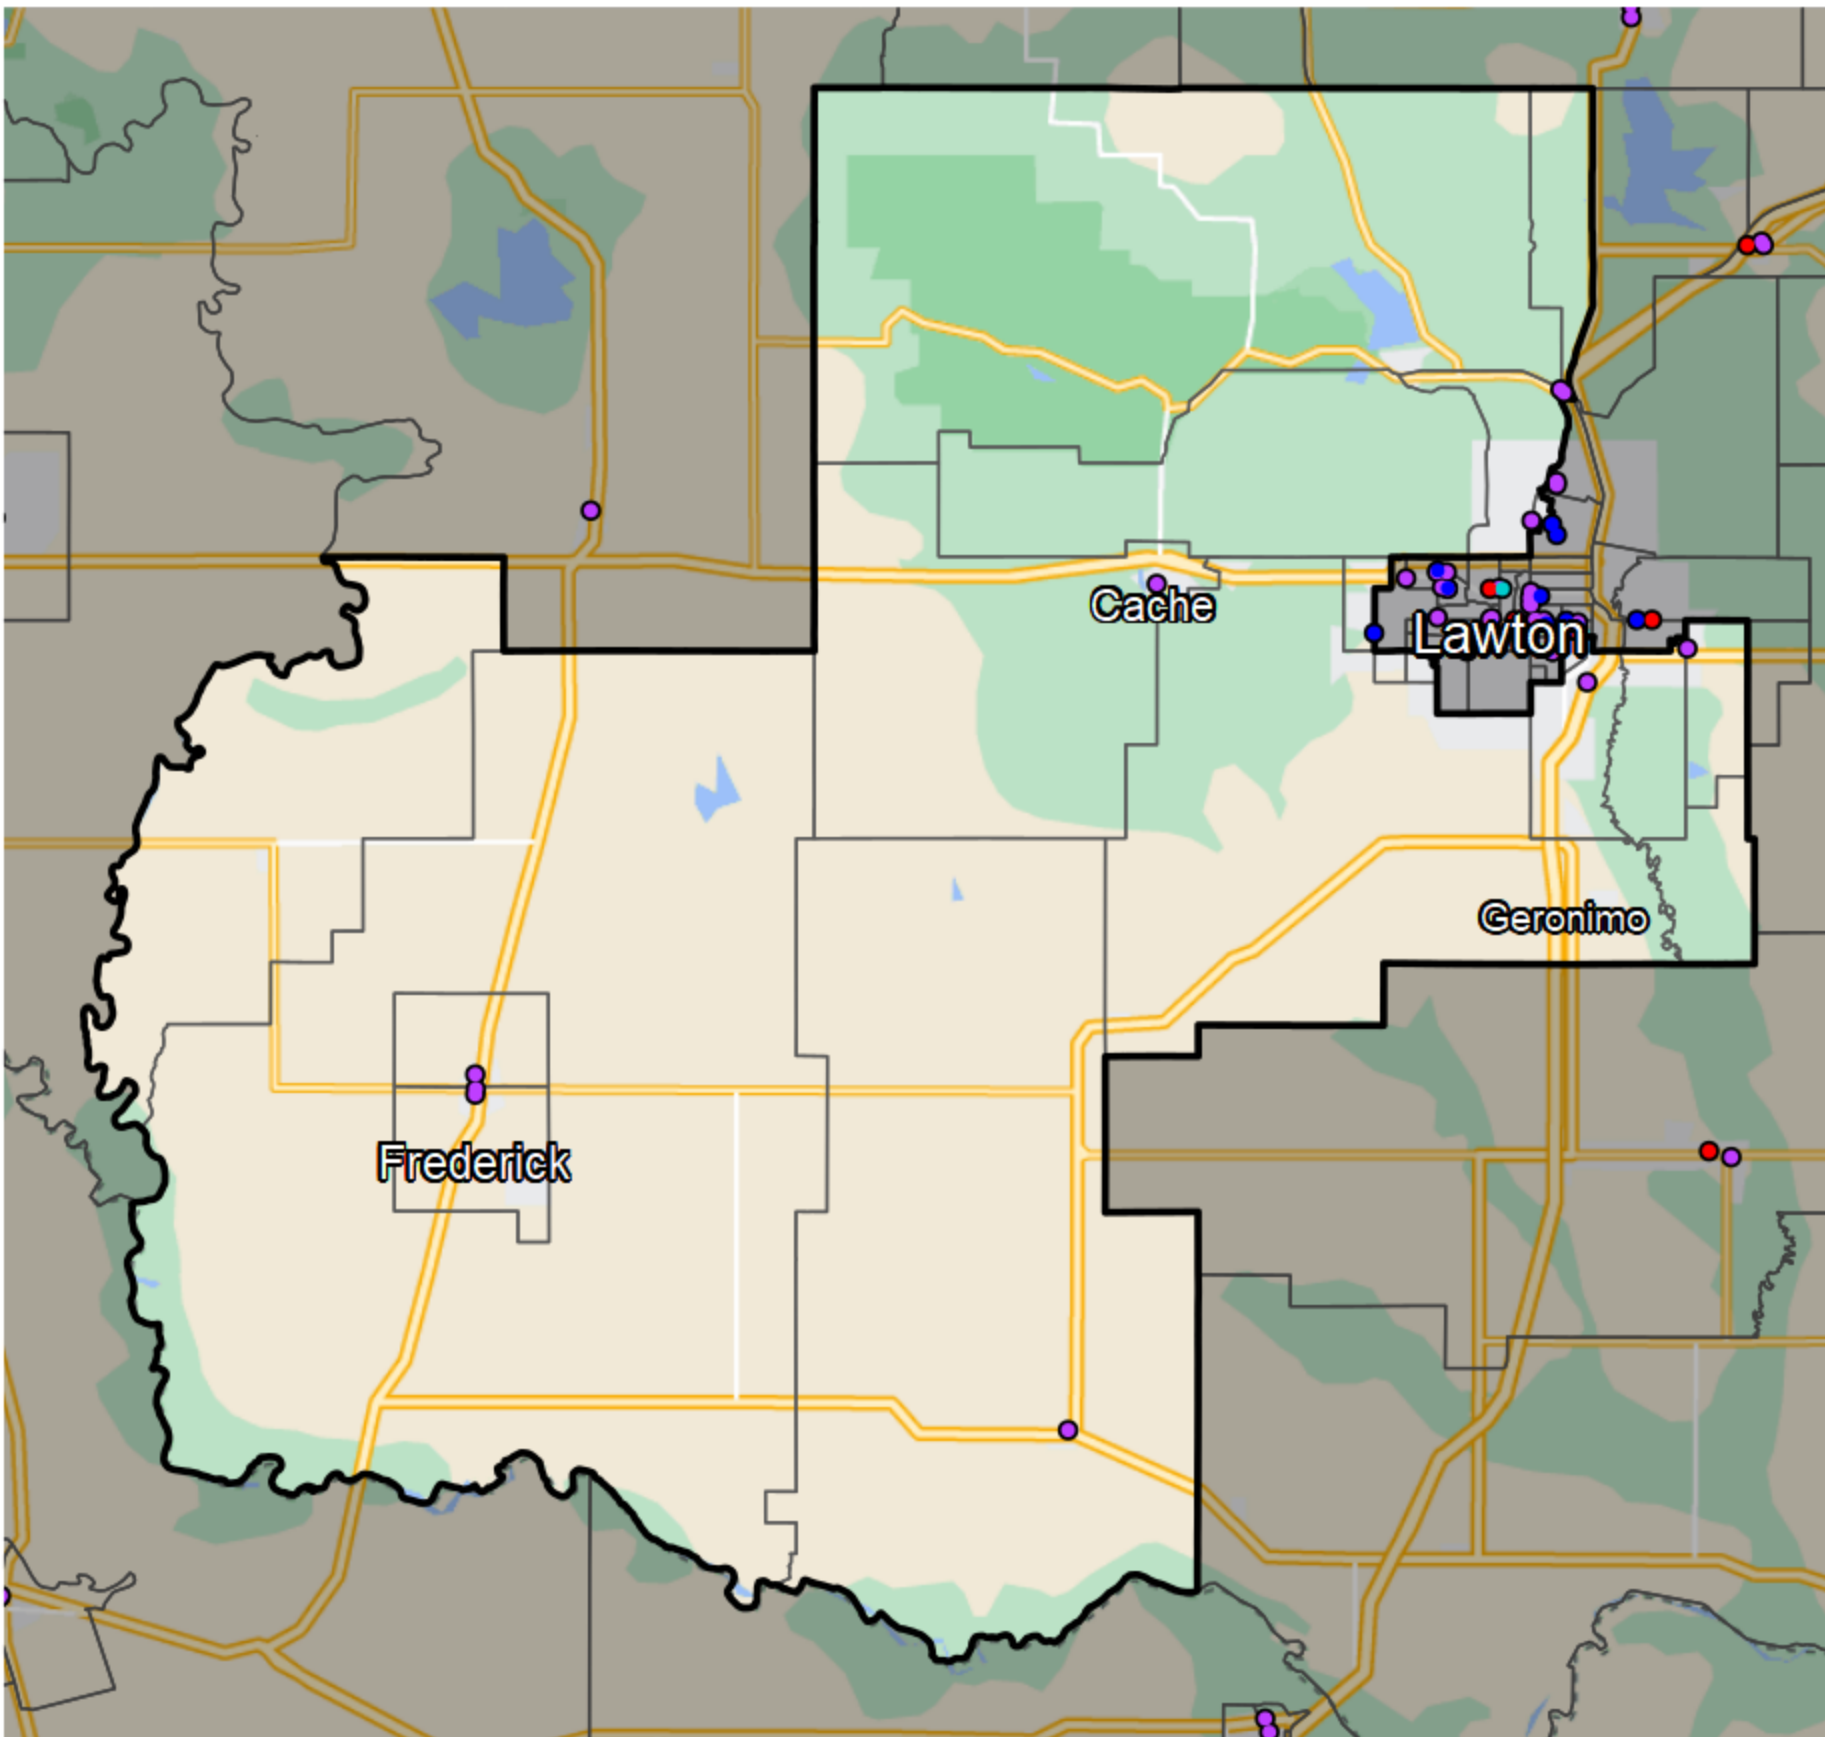

Oklahoma - State House District 63

Banking Desert
No Branches within 10 Miles of Population Center

Financial Institutions
● Bank: 10
● Bank, Out-of-State: 0
● Credit Union: 1
● Credit Union, Out-of-State: 0