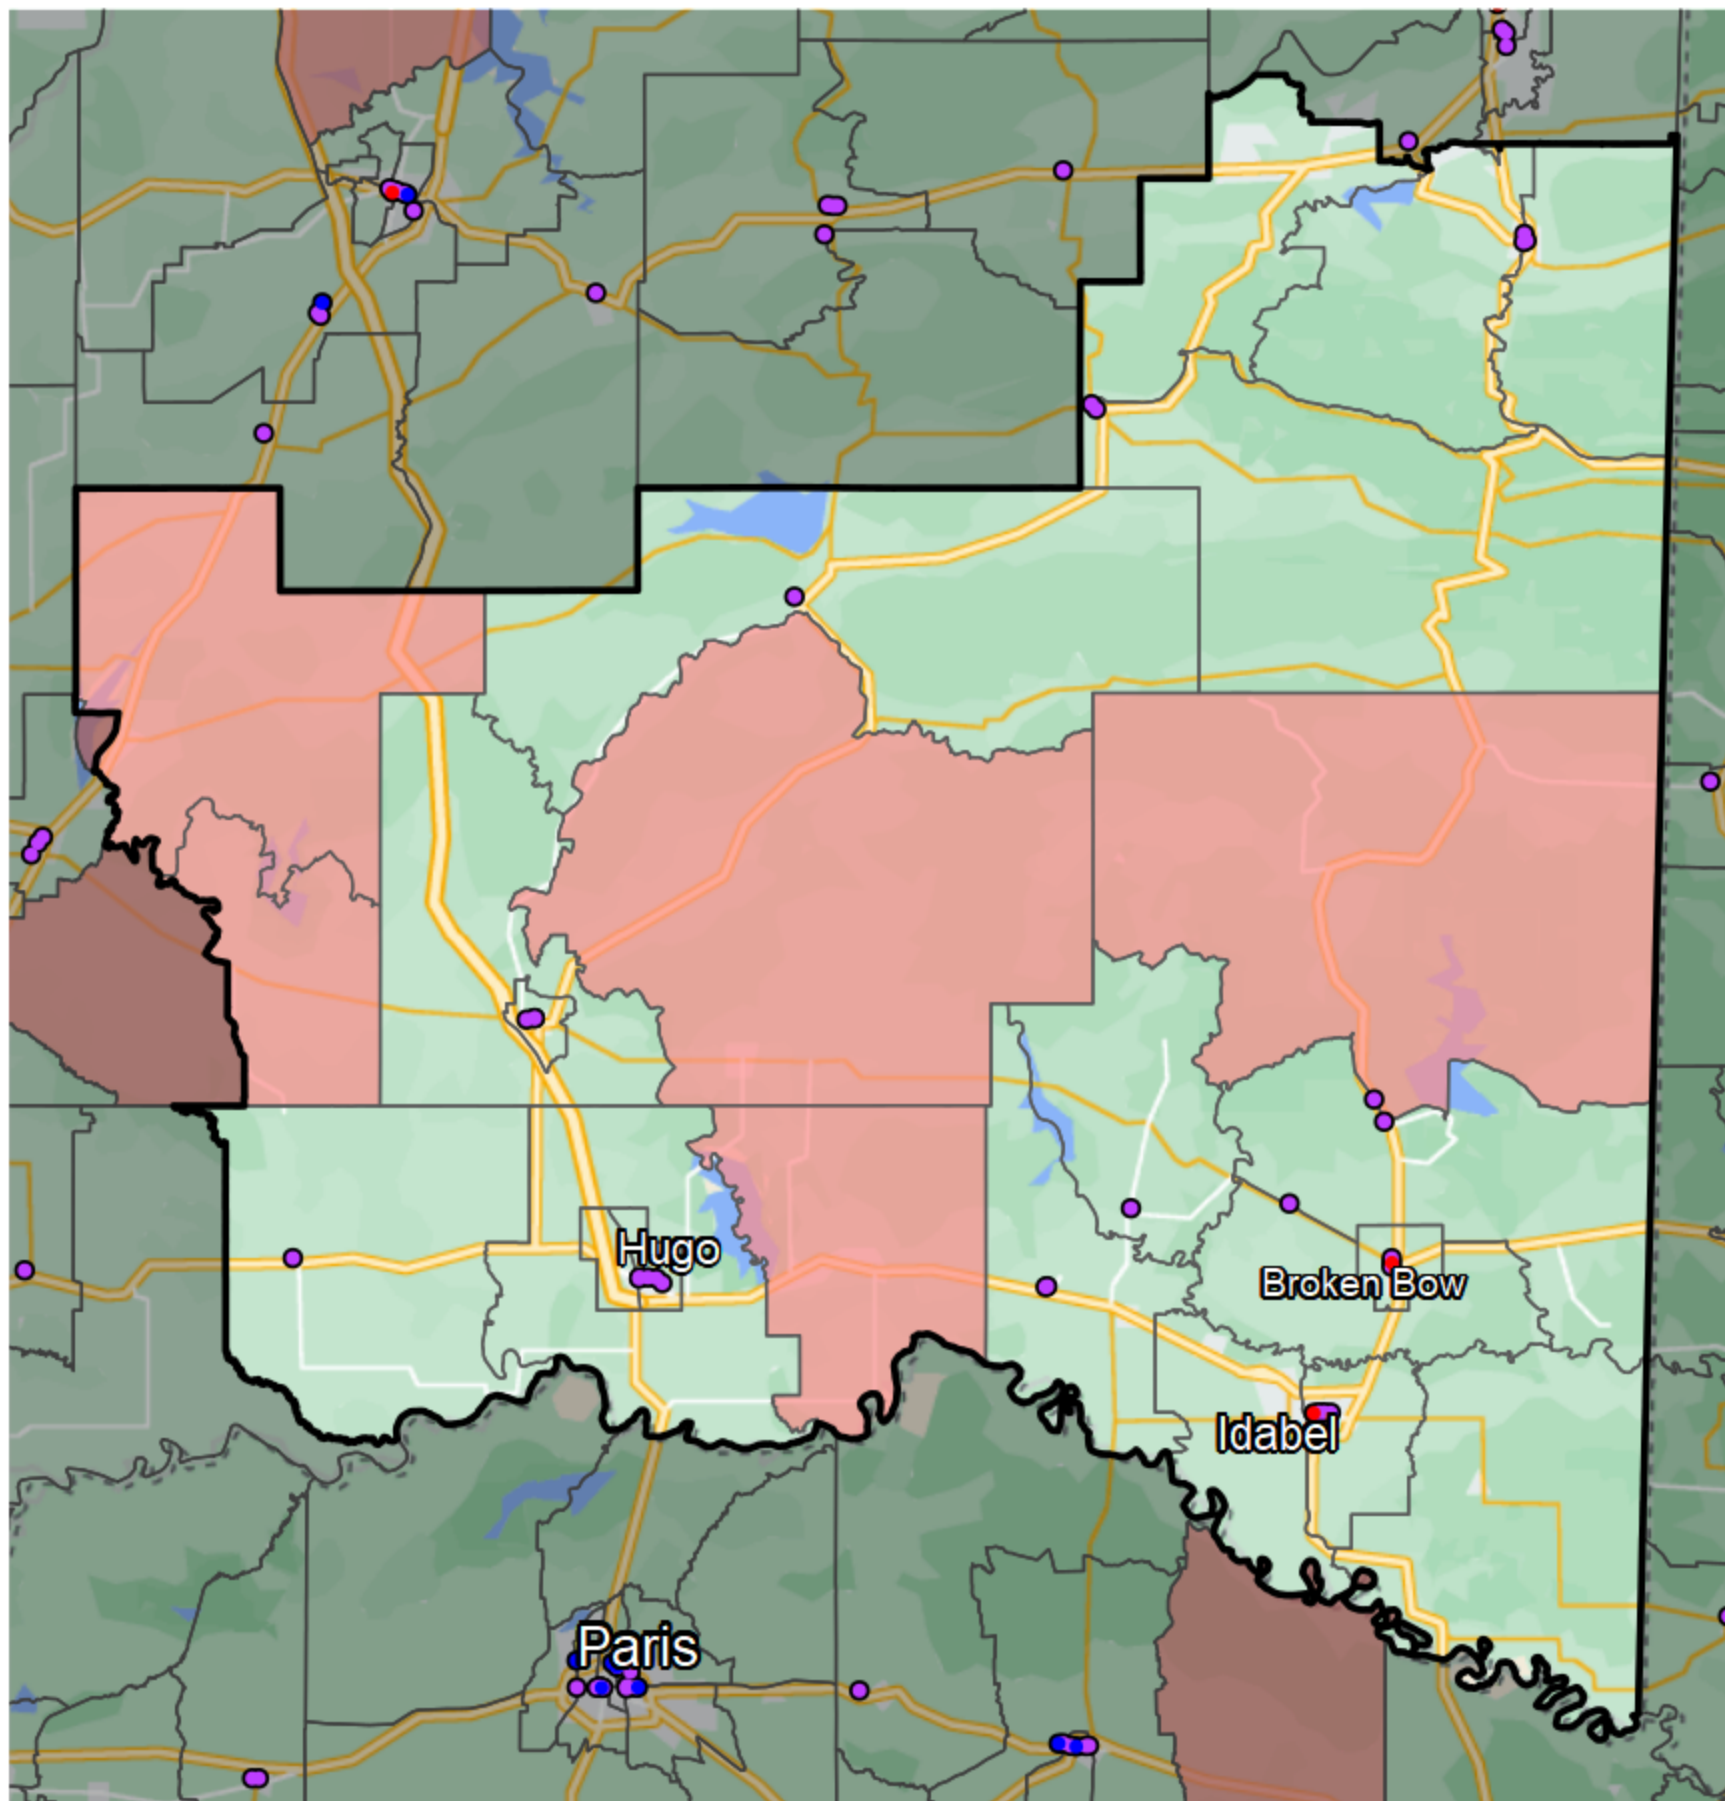

Oklahoma - State Senate District 5

Banking Desert

■ No Branches within 10 Miles of Population Center

Financial Institutions

- Bank: 27
- Bank, Out-of-State: 2
- Credit Union: 0
- Credit Union, Out-of-State: 0