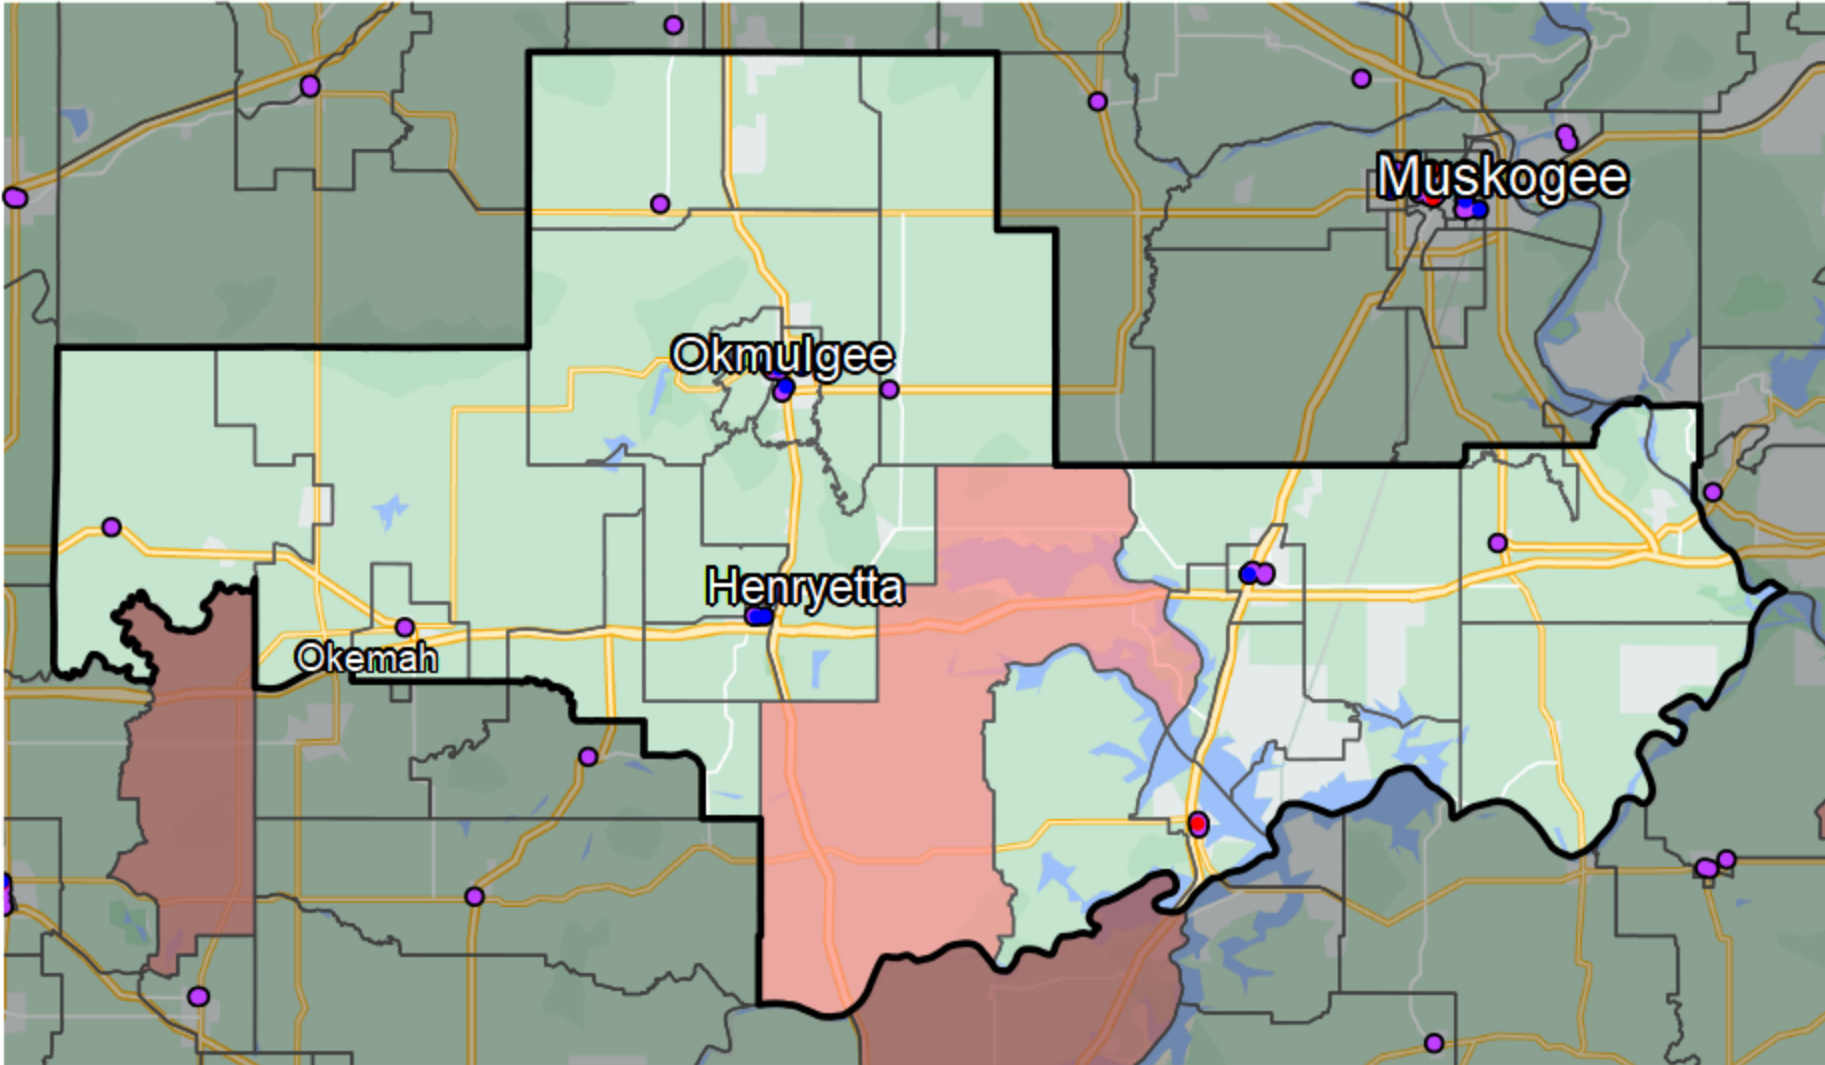

Oklahoma - State Senate District 8

Banking Desert

No Branches within 10 Miles of Population Center

Financial Institutions

- Bank: 20
- Bank, Out-of-State: 2
- Credit Union: 6
- Credit Union, Out-of-State: 0