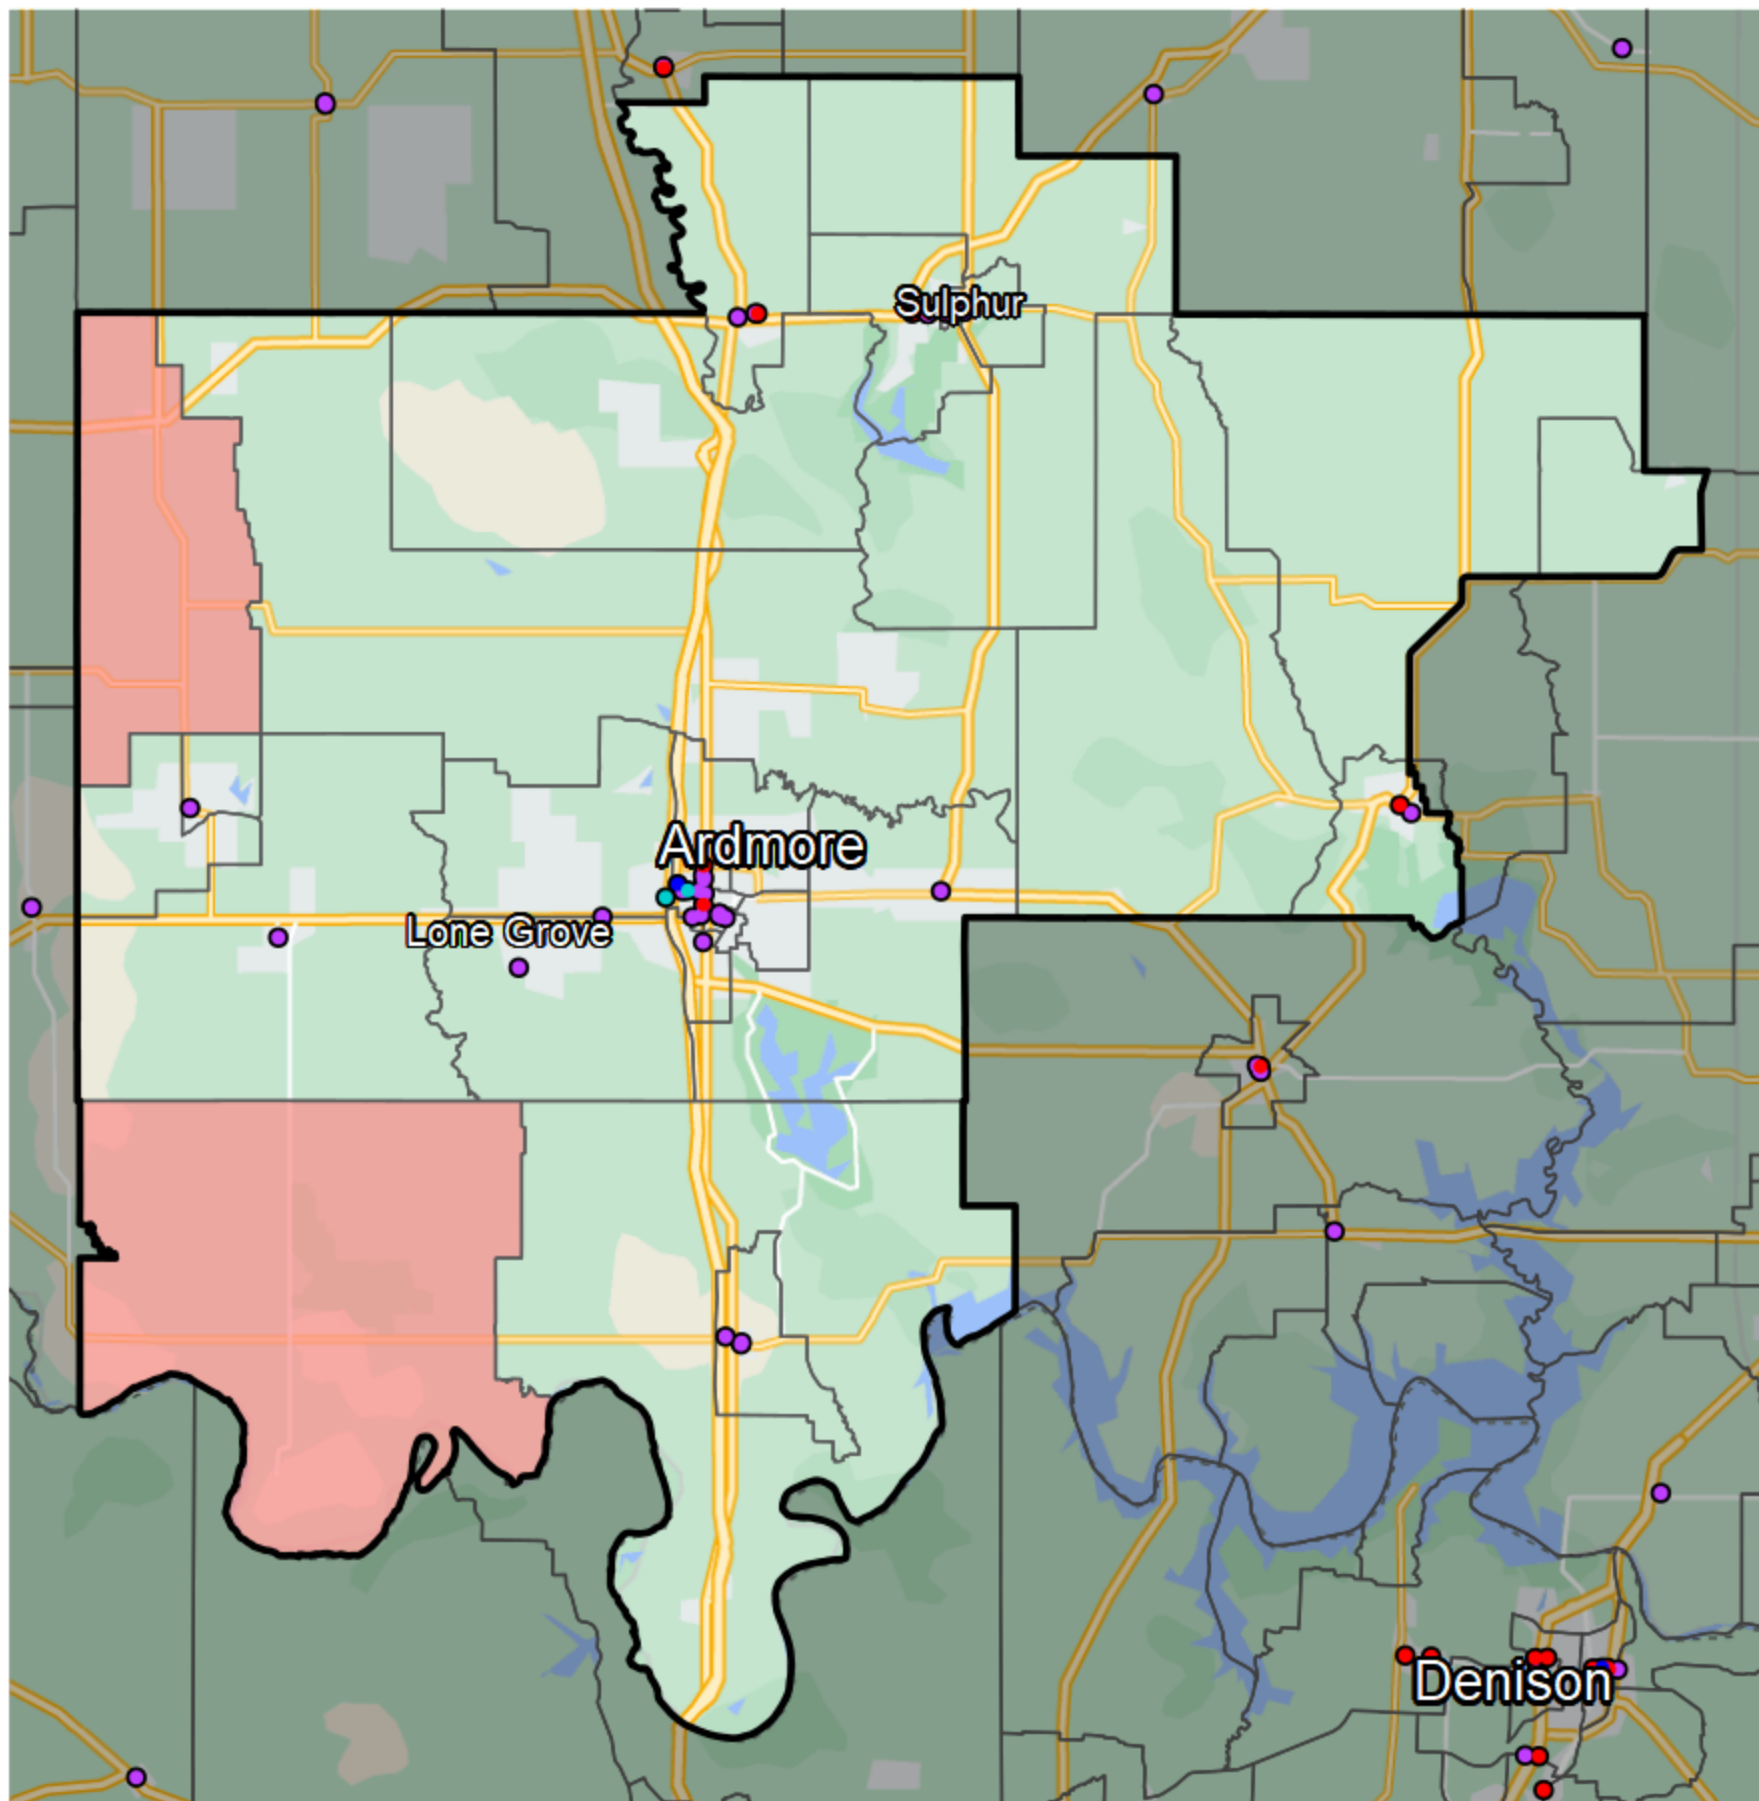

Oklahoma - State Senate District 14

Banking Desert

No Branches within 10 Miles of Population Center

Financial Institutions

- Bank: 30
- Bank, Out-of-State: 5
- Credit Union: 1
- Credit Union, Out-of-State: 2