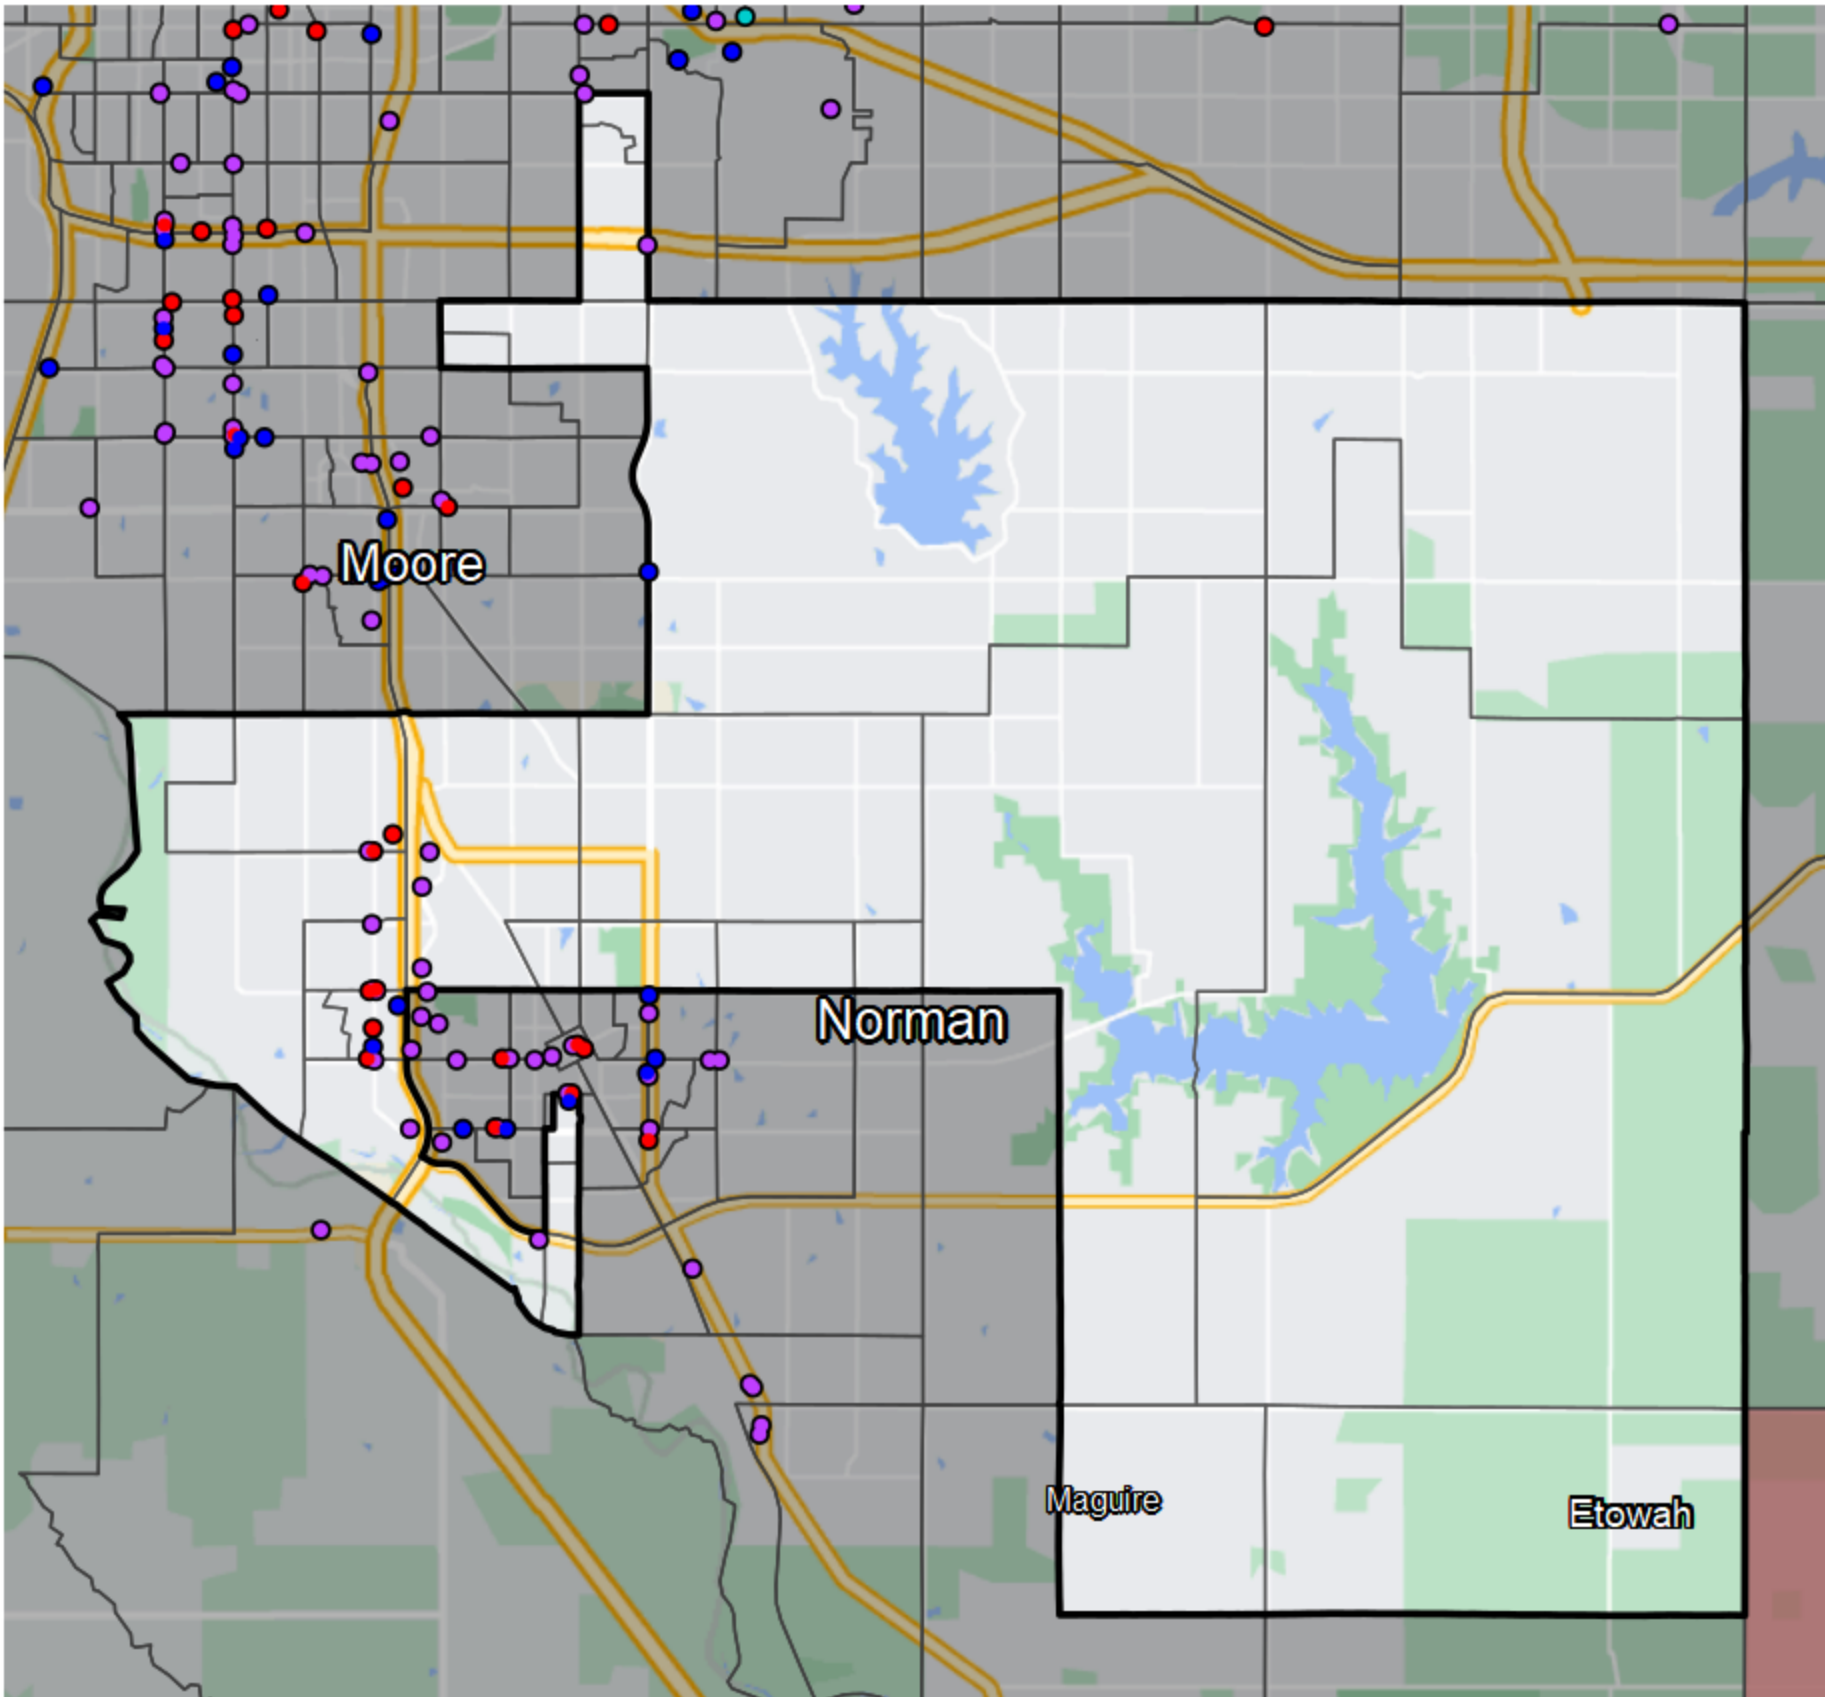

Oklahoma - State Senate District 15

Banking Desert
No Branches within 10 Miles of Population Center

Financial Institutions

- Bank: 12
- Bank, Out-of-State: 6
- Credit Union: 4
- Credit Union, Out-of-State: 0