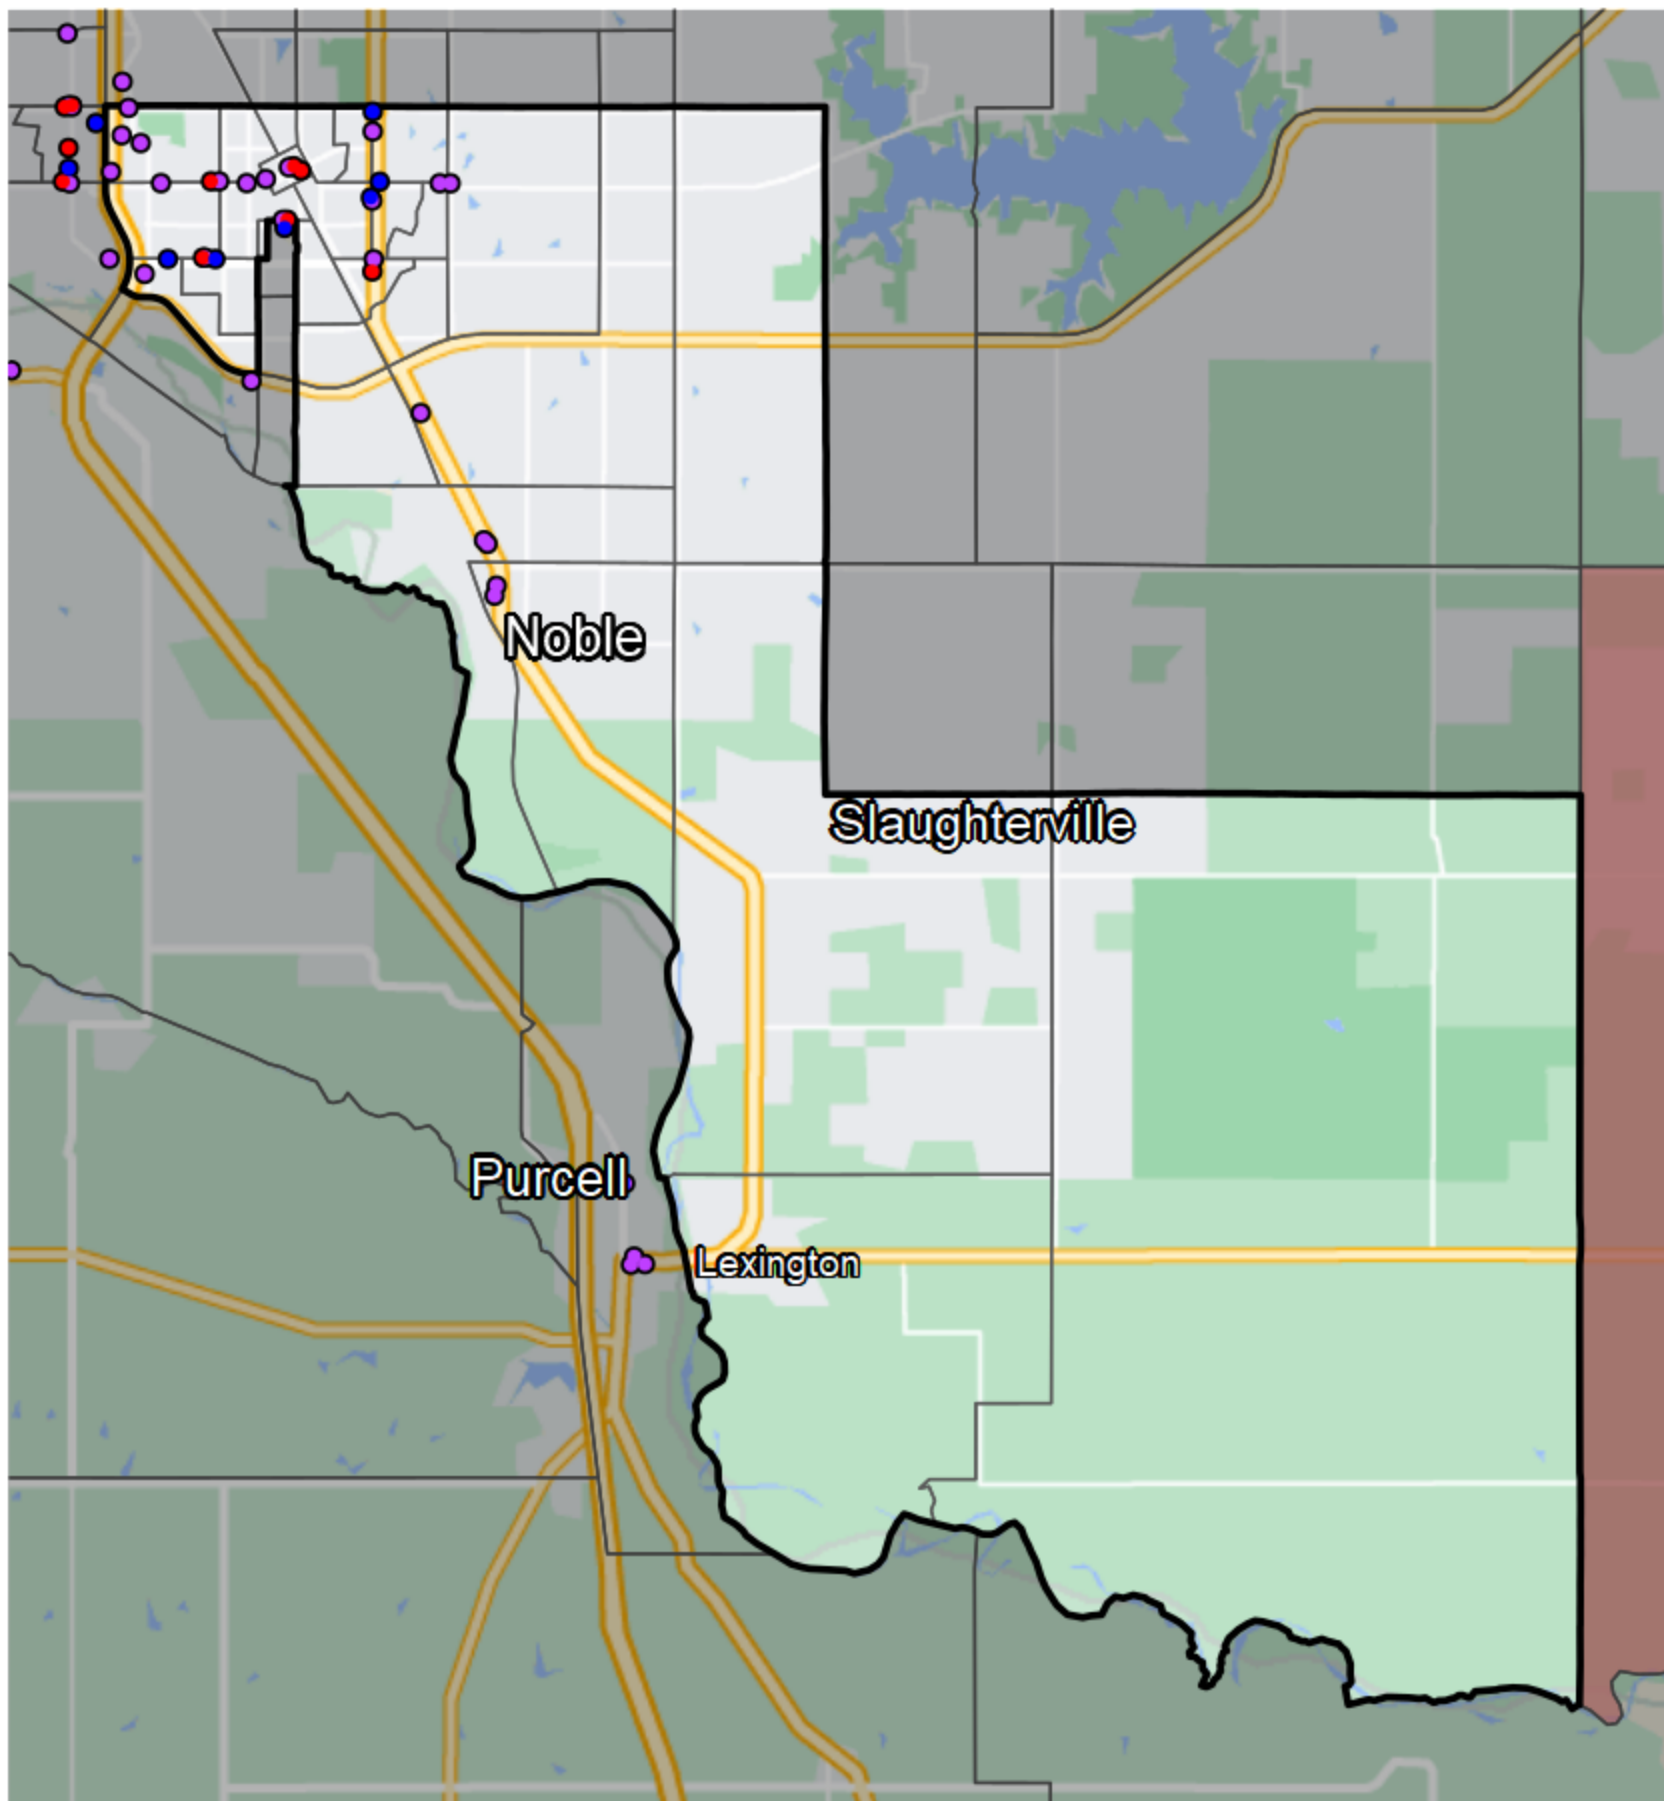

Oklahoma - State Senate District 16

Banking Desert

 No Branches within 10 Miles of Population Center

Financial Institutions

-  Bank: 22
-  Bank, Out-of-State: 6
-  Credit Union: 5
-  Credit Union, Out-of-State: 0