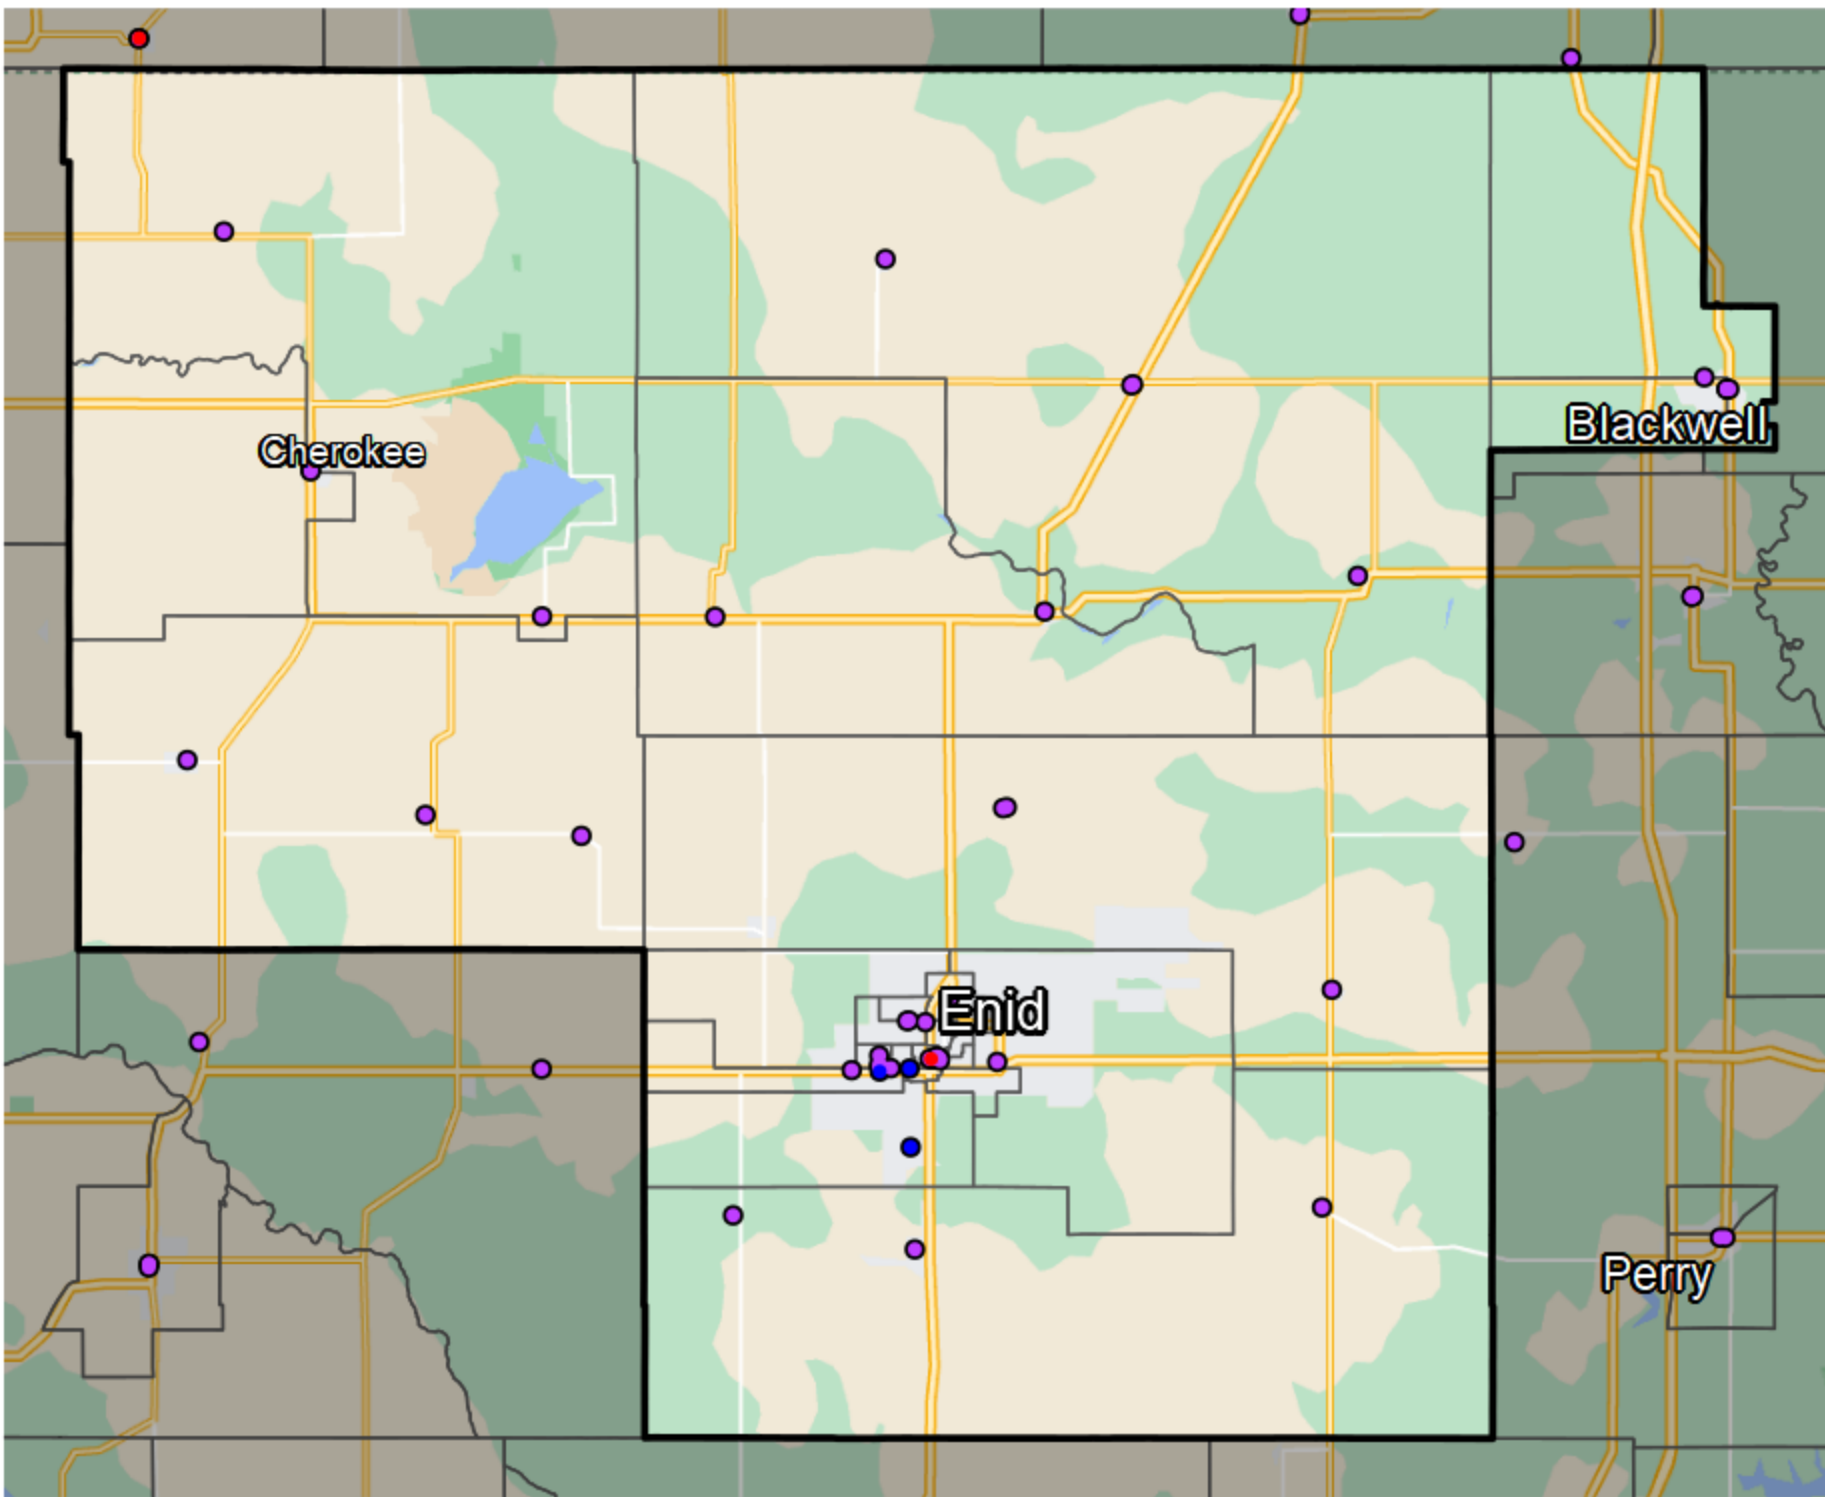

Oklahoma - State Senate District 19

Banking Desert
No Branches within 10 Miles of Population Center

Financial Institutions

- Bank: 42
- Bank, Out-of-State: 1
- Credit Union: 3
- Credit Union, Out-of-State: 0

Sources: NCUA, FDIC, UW-Madison Population Lab, CDFI, US Census, Google Maps, CUNA