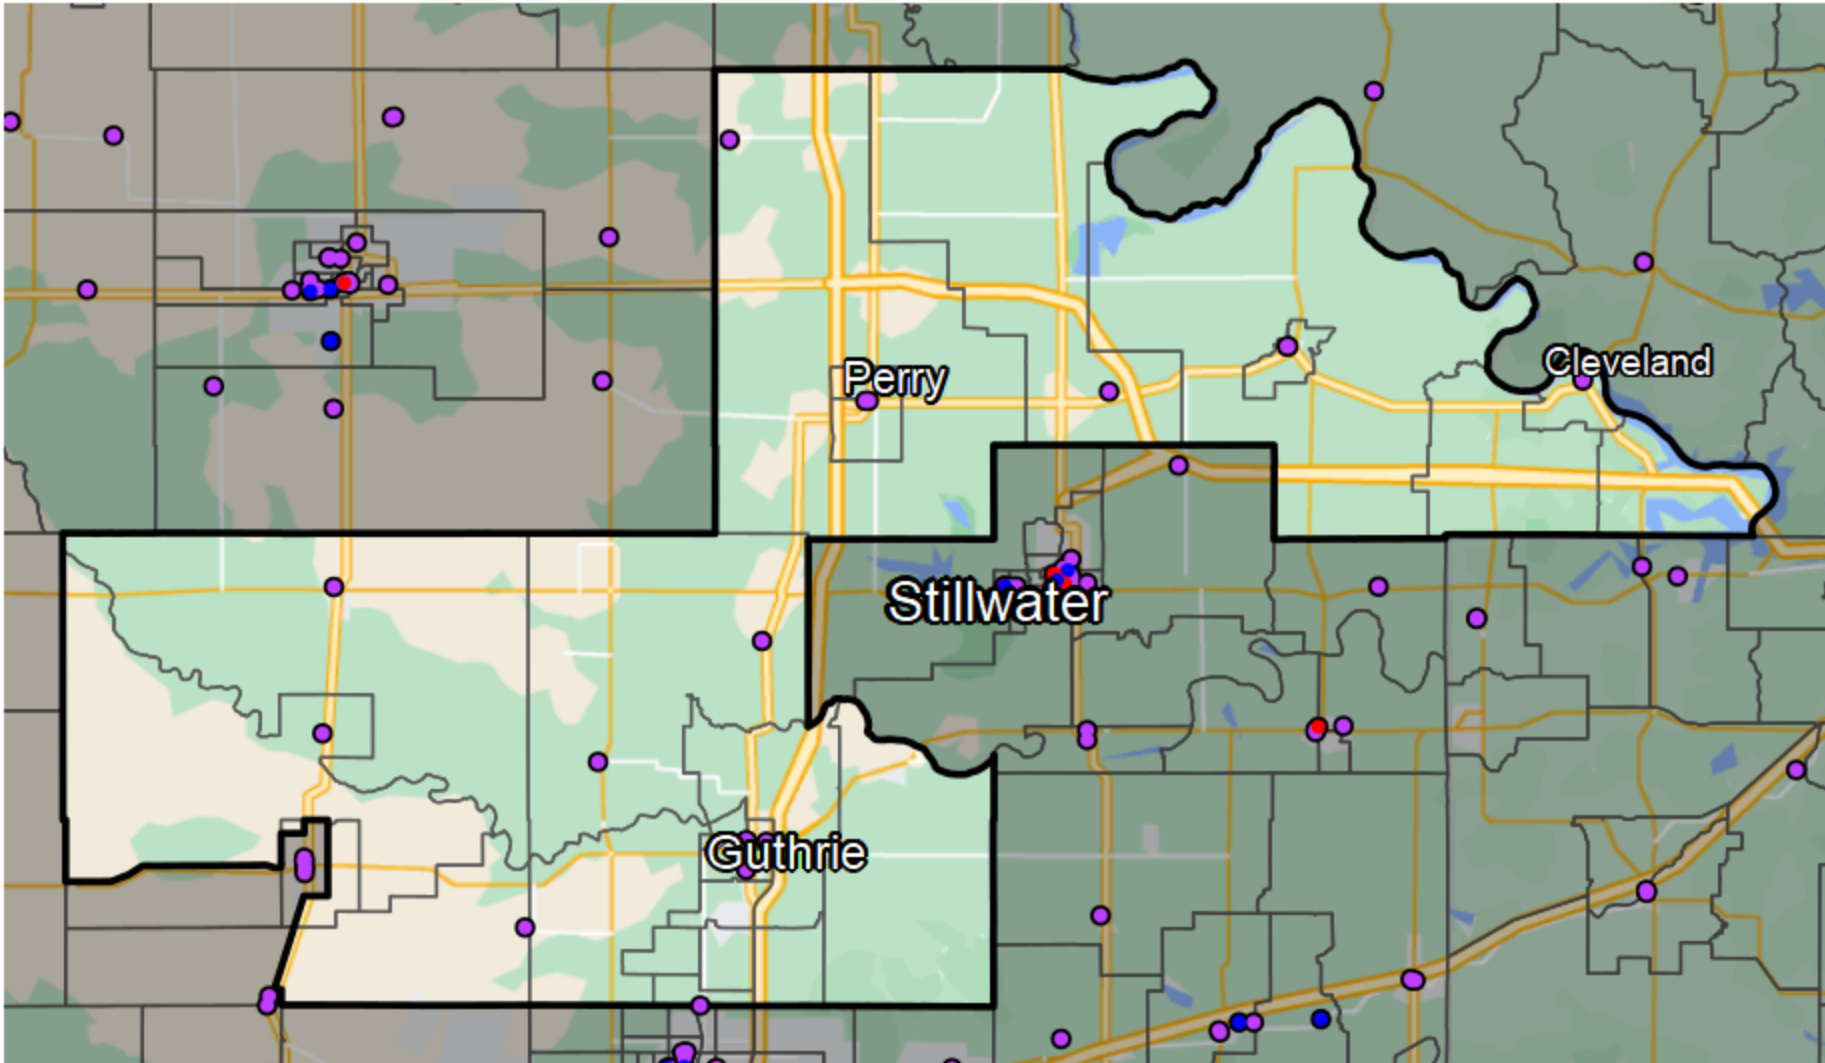

Oklahoma - State Senate District 20

Banking Desert
No Branches within 10 Miles of Population Center

Financial Institutions

- Bank: 24
- Bank, Out-of-State: 0
- Credit Union: 0
- Credit Union, Out-of-State: 0

Sources: NCUA, FDIC, UW-Madison Population Lab, CDFI, US Census, Google Maps, CUNA