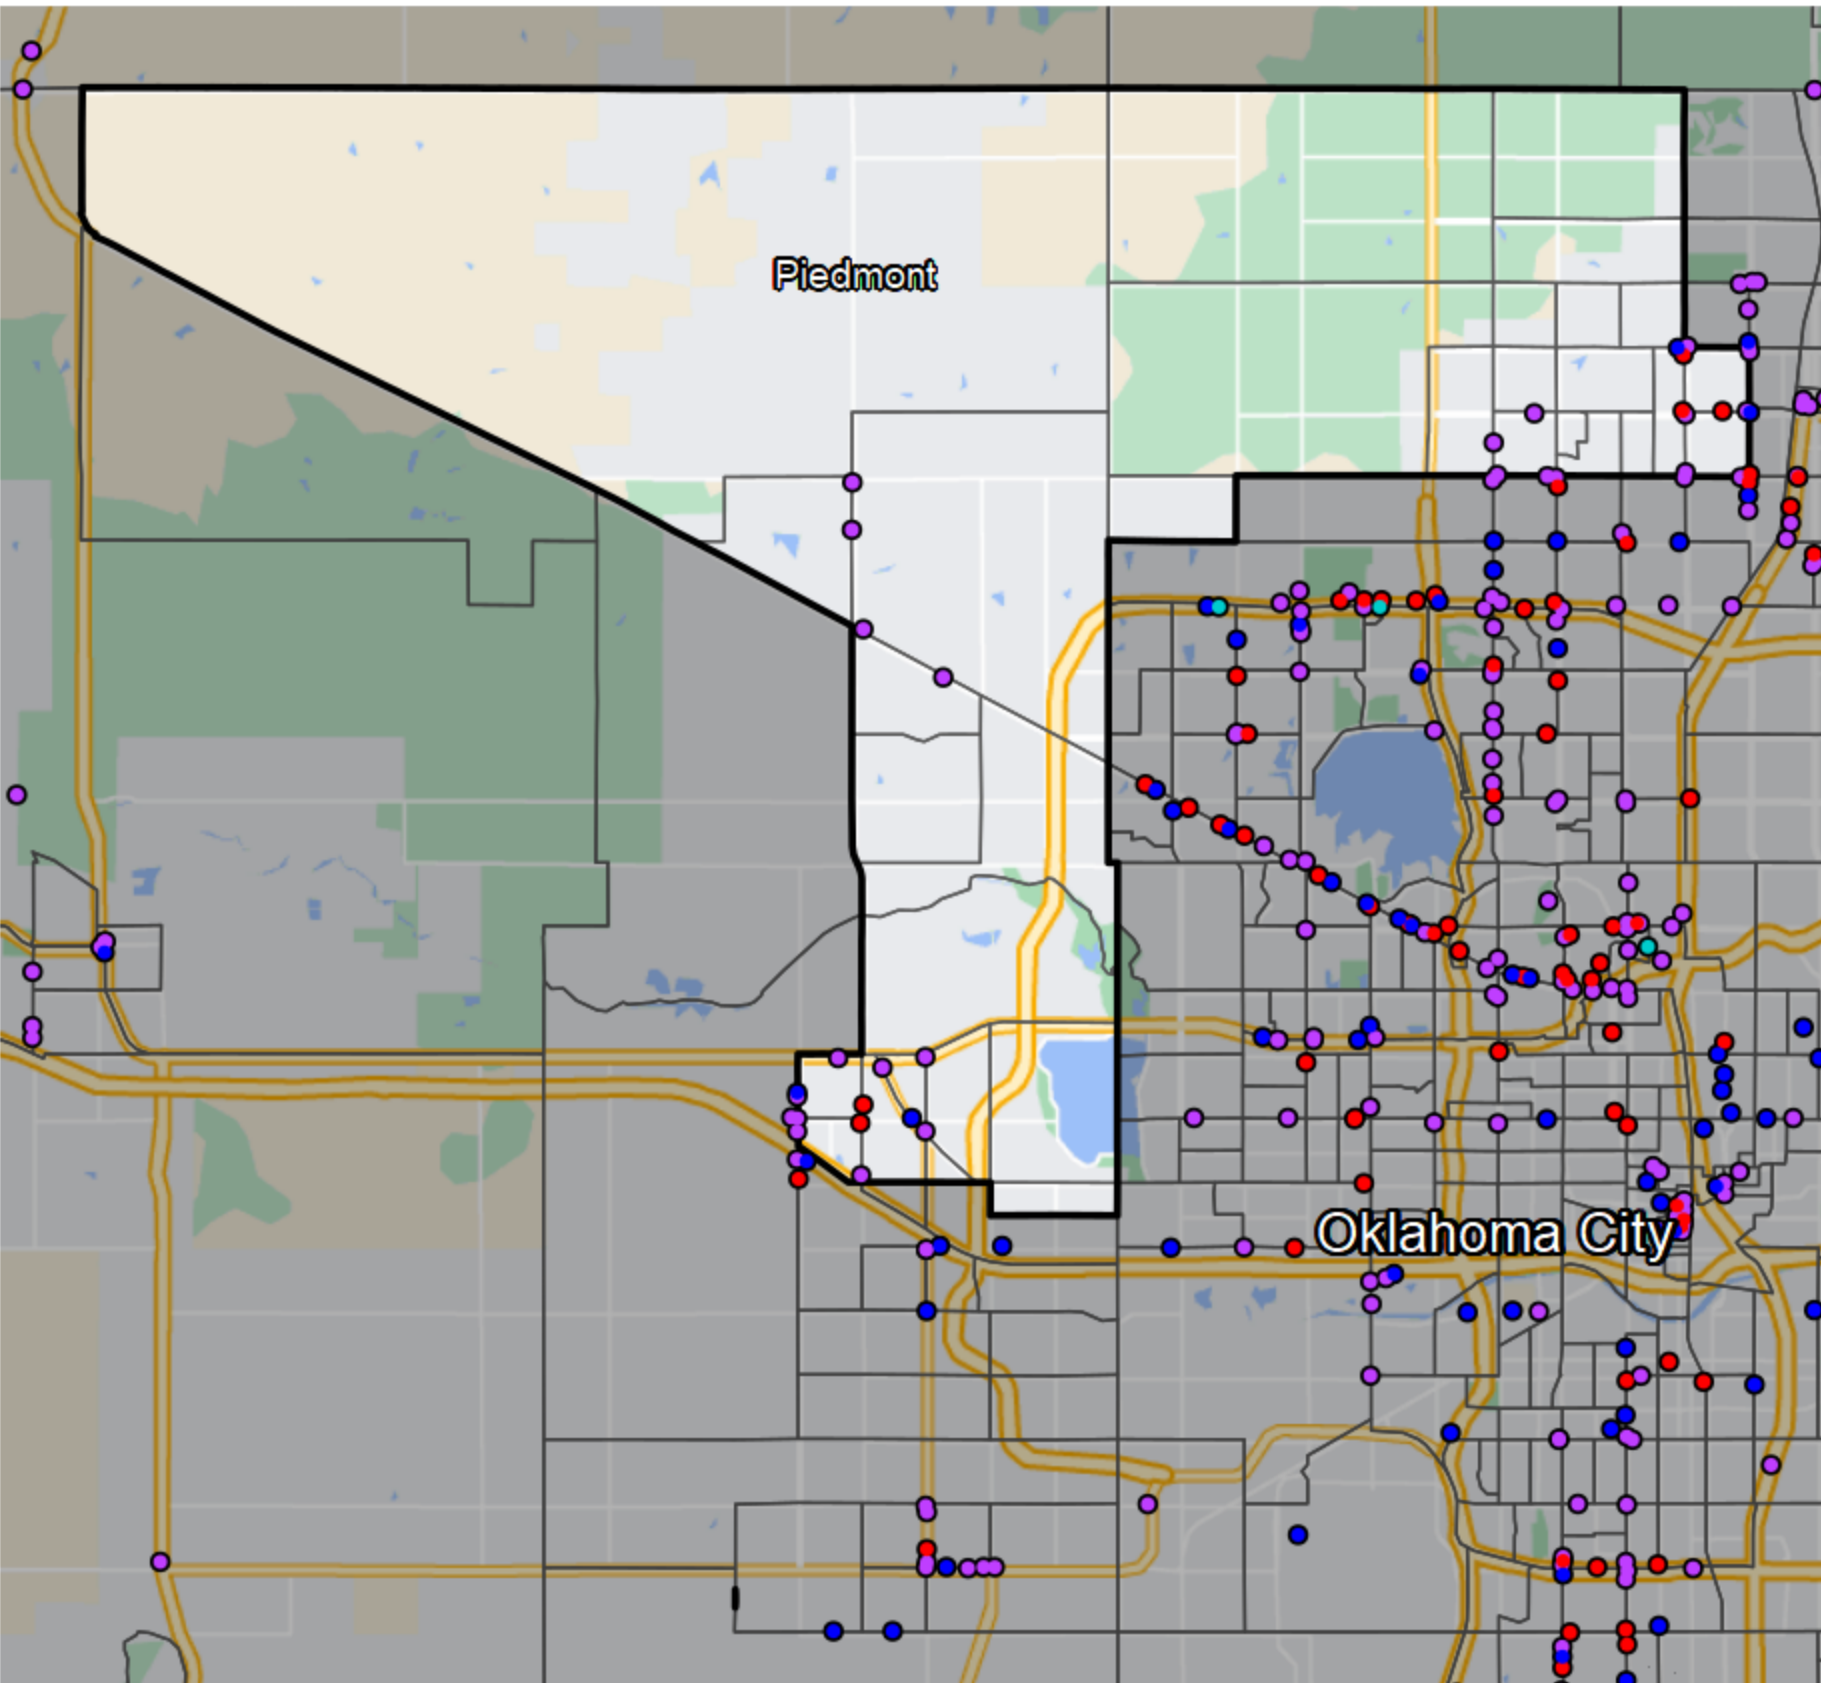

Oklahoma - State Senate District 22

Banking Desert
No Branches within 10 Miles of Population Center

Financial Institutions

- Bank: 15
- Bank, Out-of-State: 5
- Credit Union: 2
- Credit Union, Out-of-State: 0

Sources: NCUA, FDIC, UW-Madison Population Lab, CDFI, US Census, Google Maps, CUNA