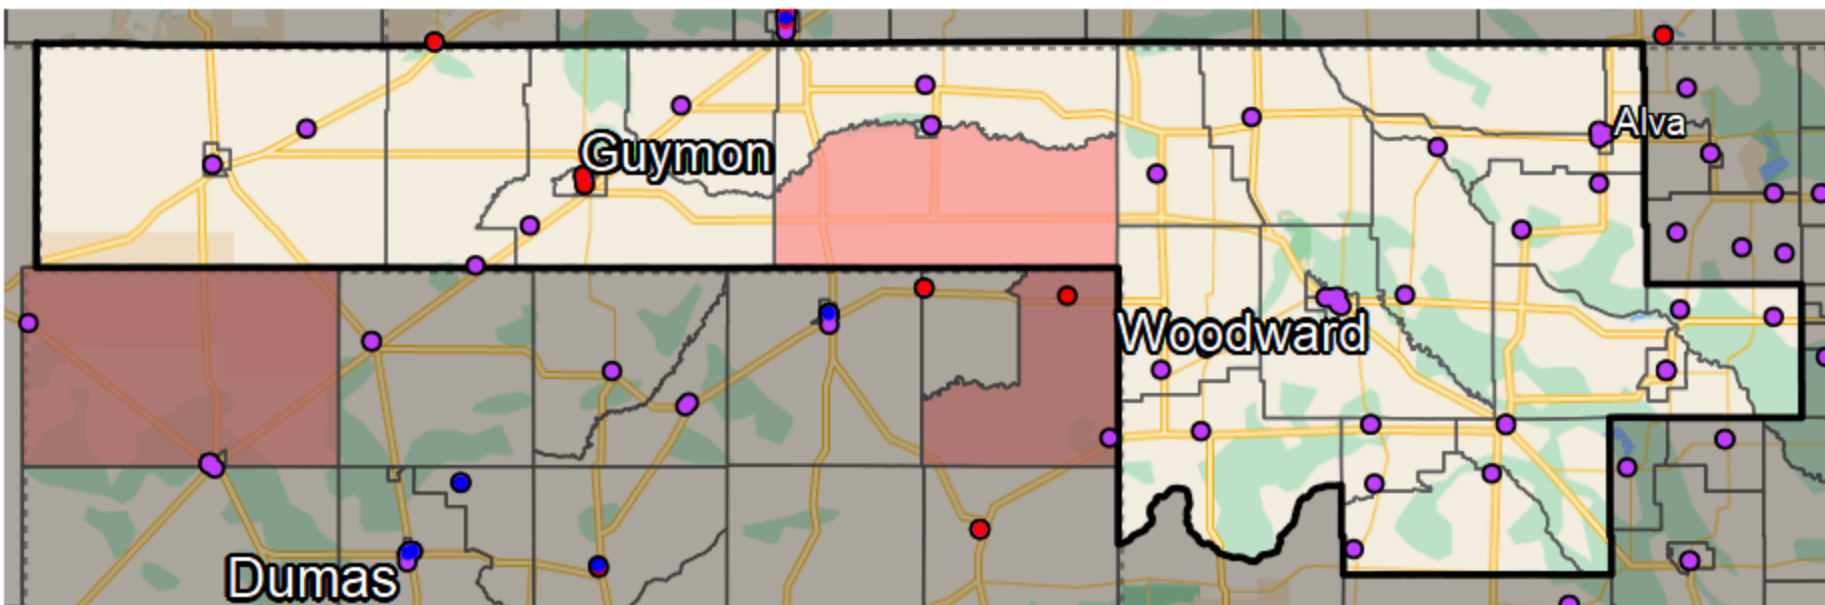

Oklahoma - State Senate District 27

Banking Desert

No Branches within 10 Miles of Population Center

Financial Institutions

- Bank: 46
- Bank, Out-of-State: 2
- Credit Union: 0
- Credit Union, Out-of-State: 0

Sources: NCUA, FDIC, UW-Madison Population Lab, CDFI, US Census, Google Maps, CUNA