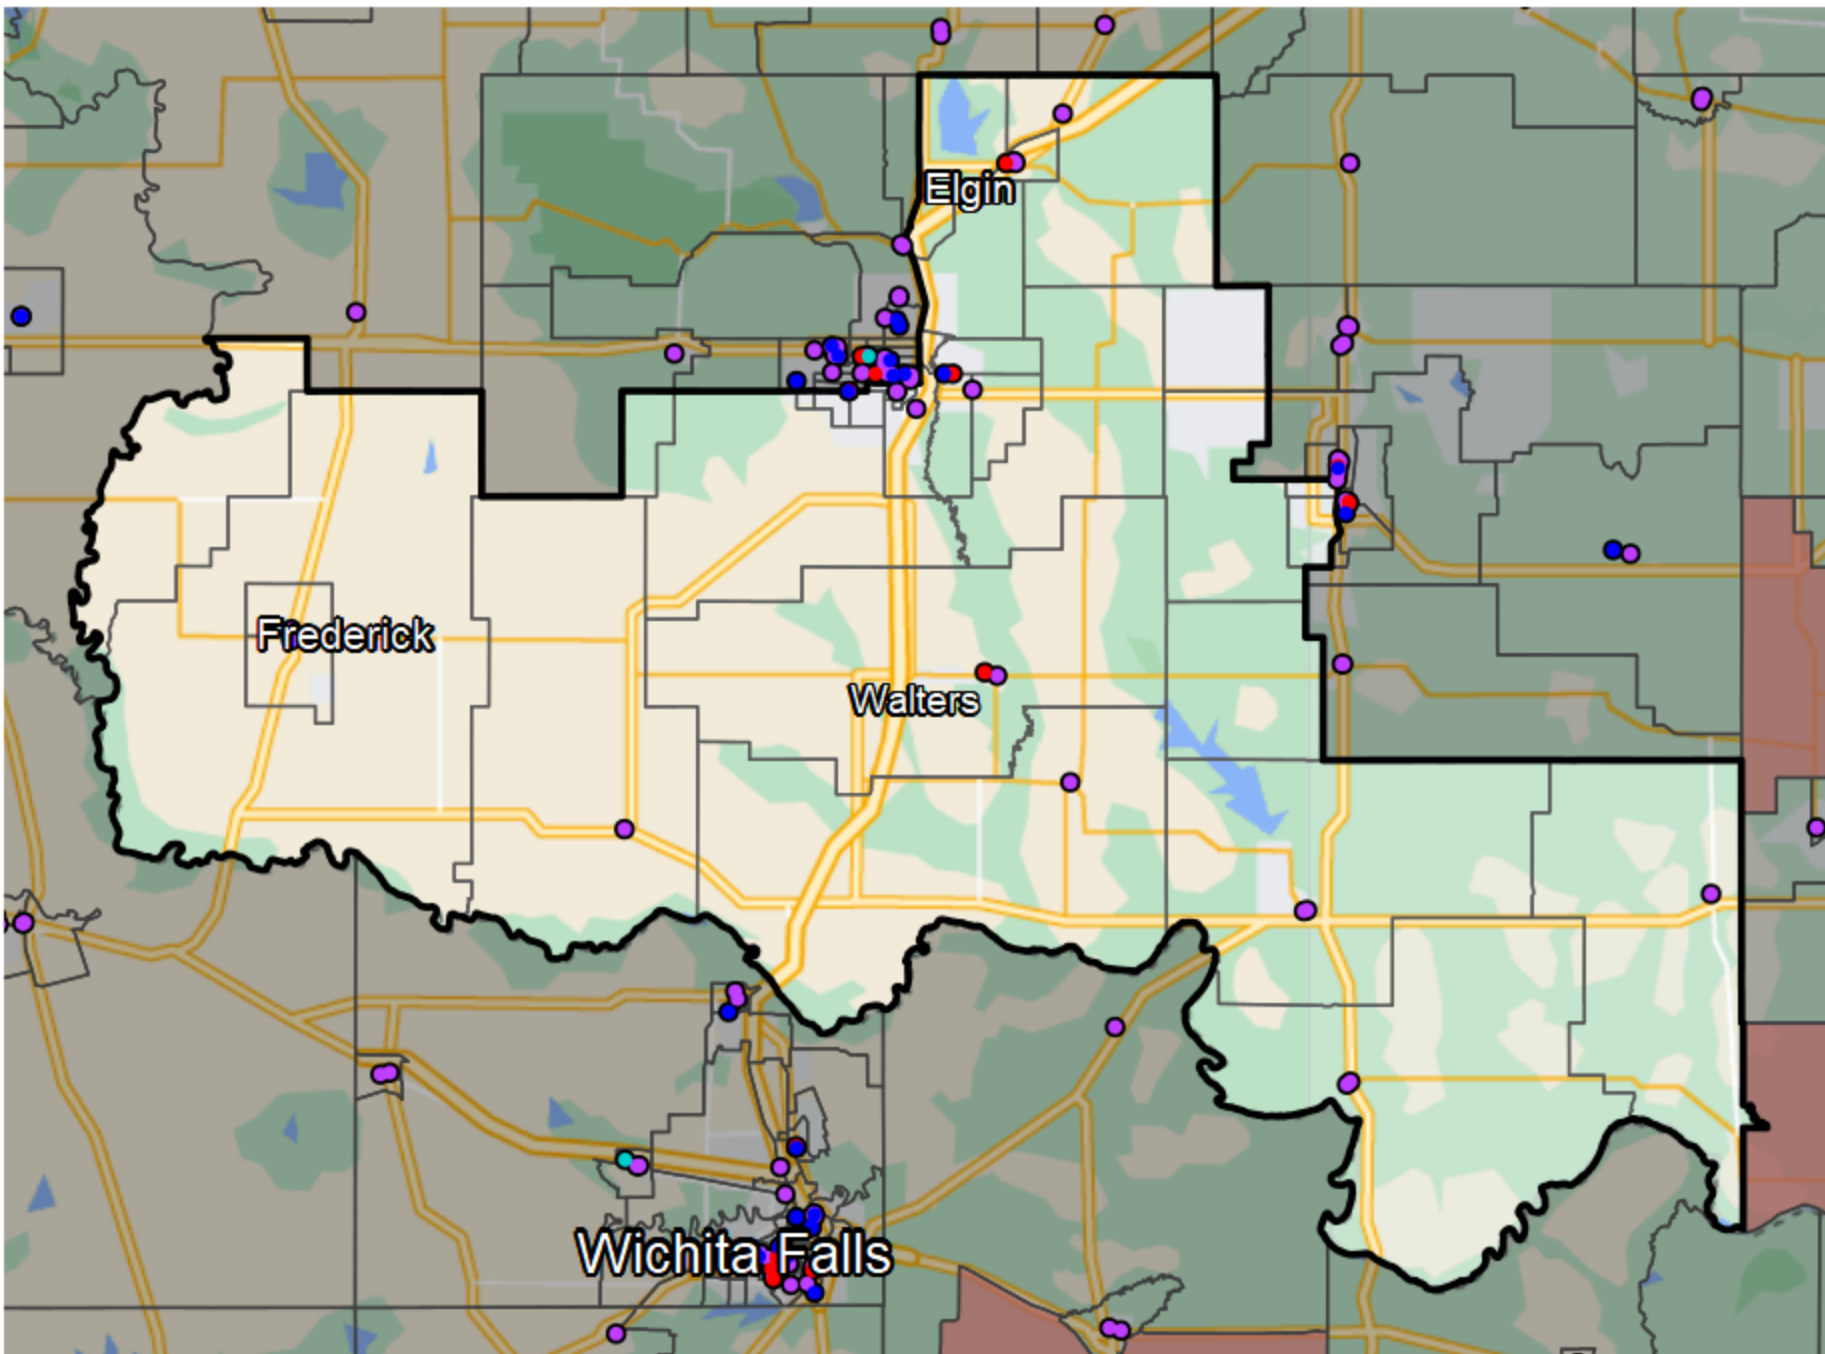

Oklahoma - State Senate District 31

Banking Desert
No Branches within 10 Miles of Population Center

Financial Institutions

- Bank: 19
- Bank, Out-of-State: 3
- Credit Union: 2
- Credit Union, Out-of-State: 0

Sources: NCUA, FDIC, UW-Madison Population Lab, CDFI, US Census, Google Maps, CUNA