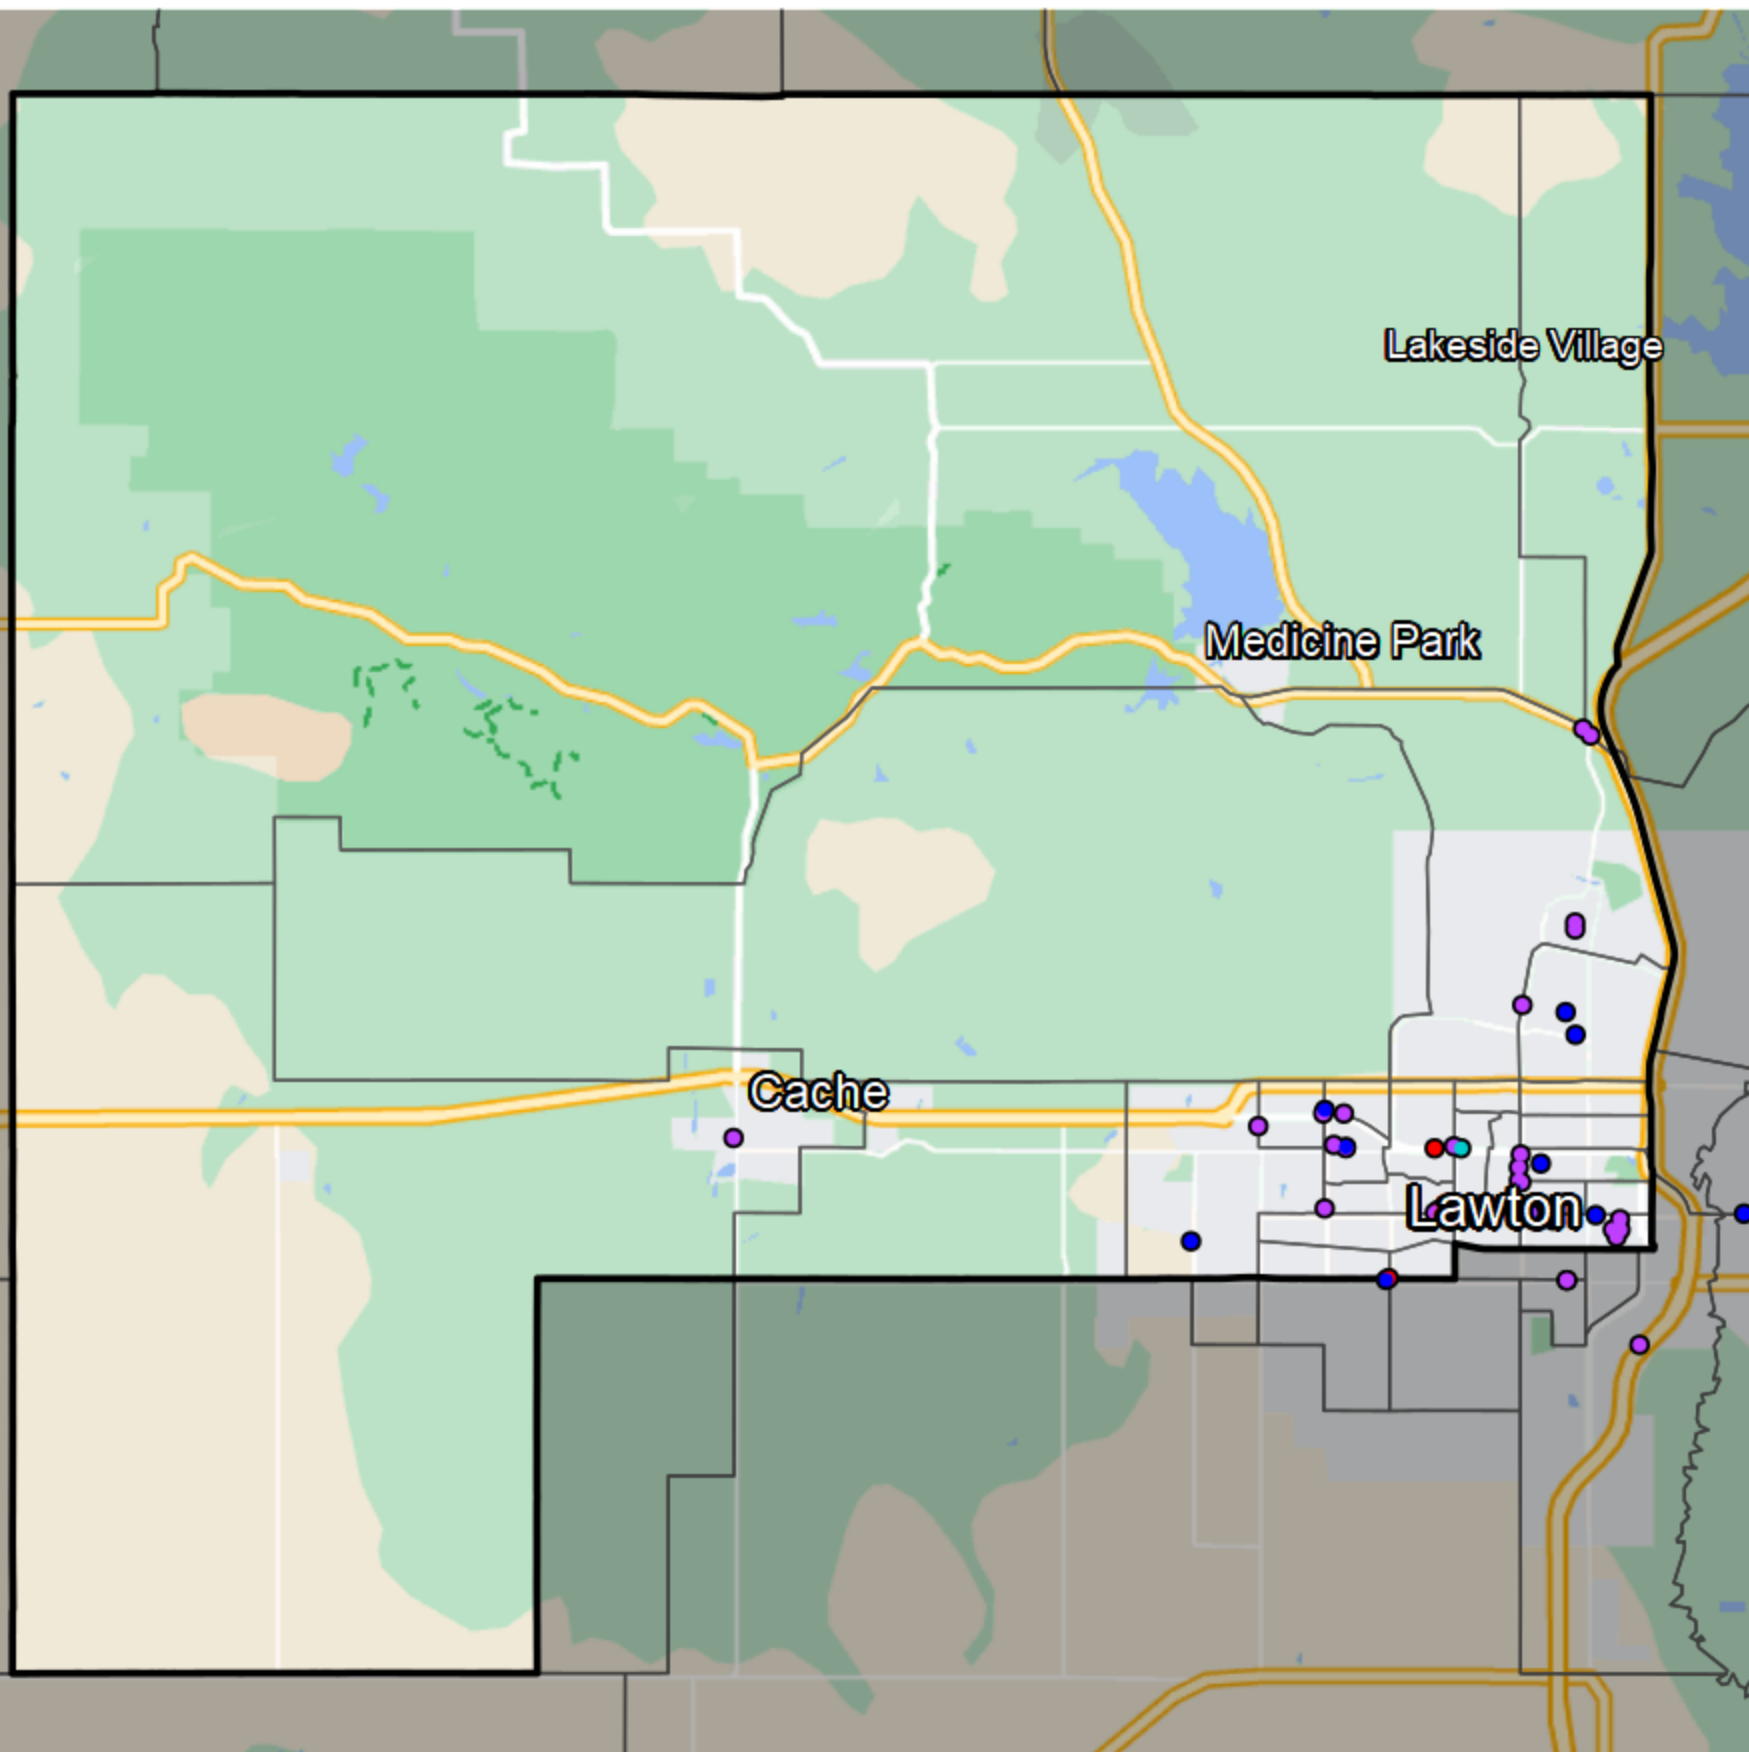

Oklahoma - State Senate District 32

Banking Desert

No Branches within 10 Miles of Population Center

Financial Institutions

- Bank: 25
- Bank, Out-of-State: 3
- Credit Union: 8
- Credit Union, Out-of-State: 1