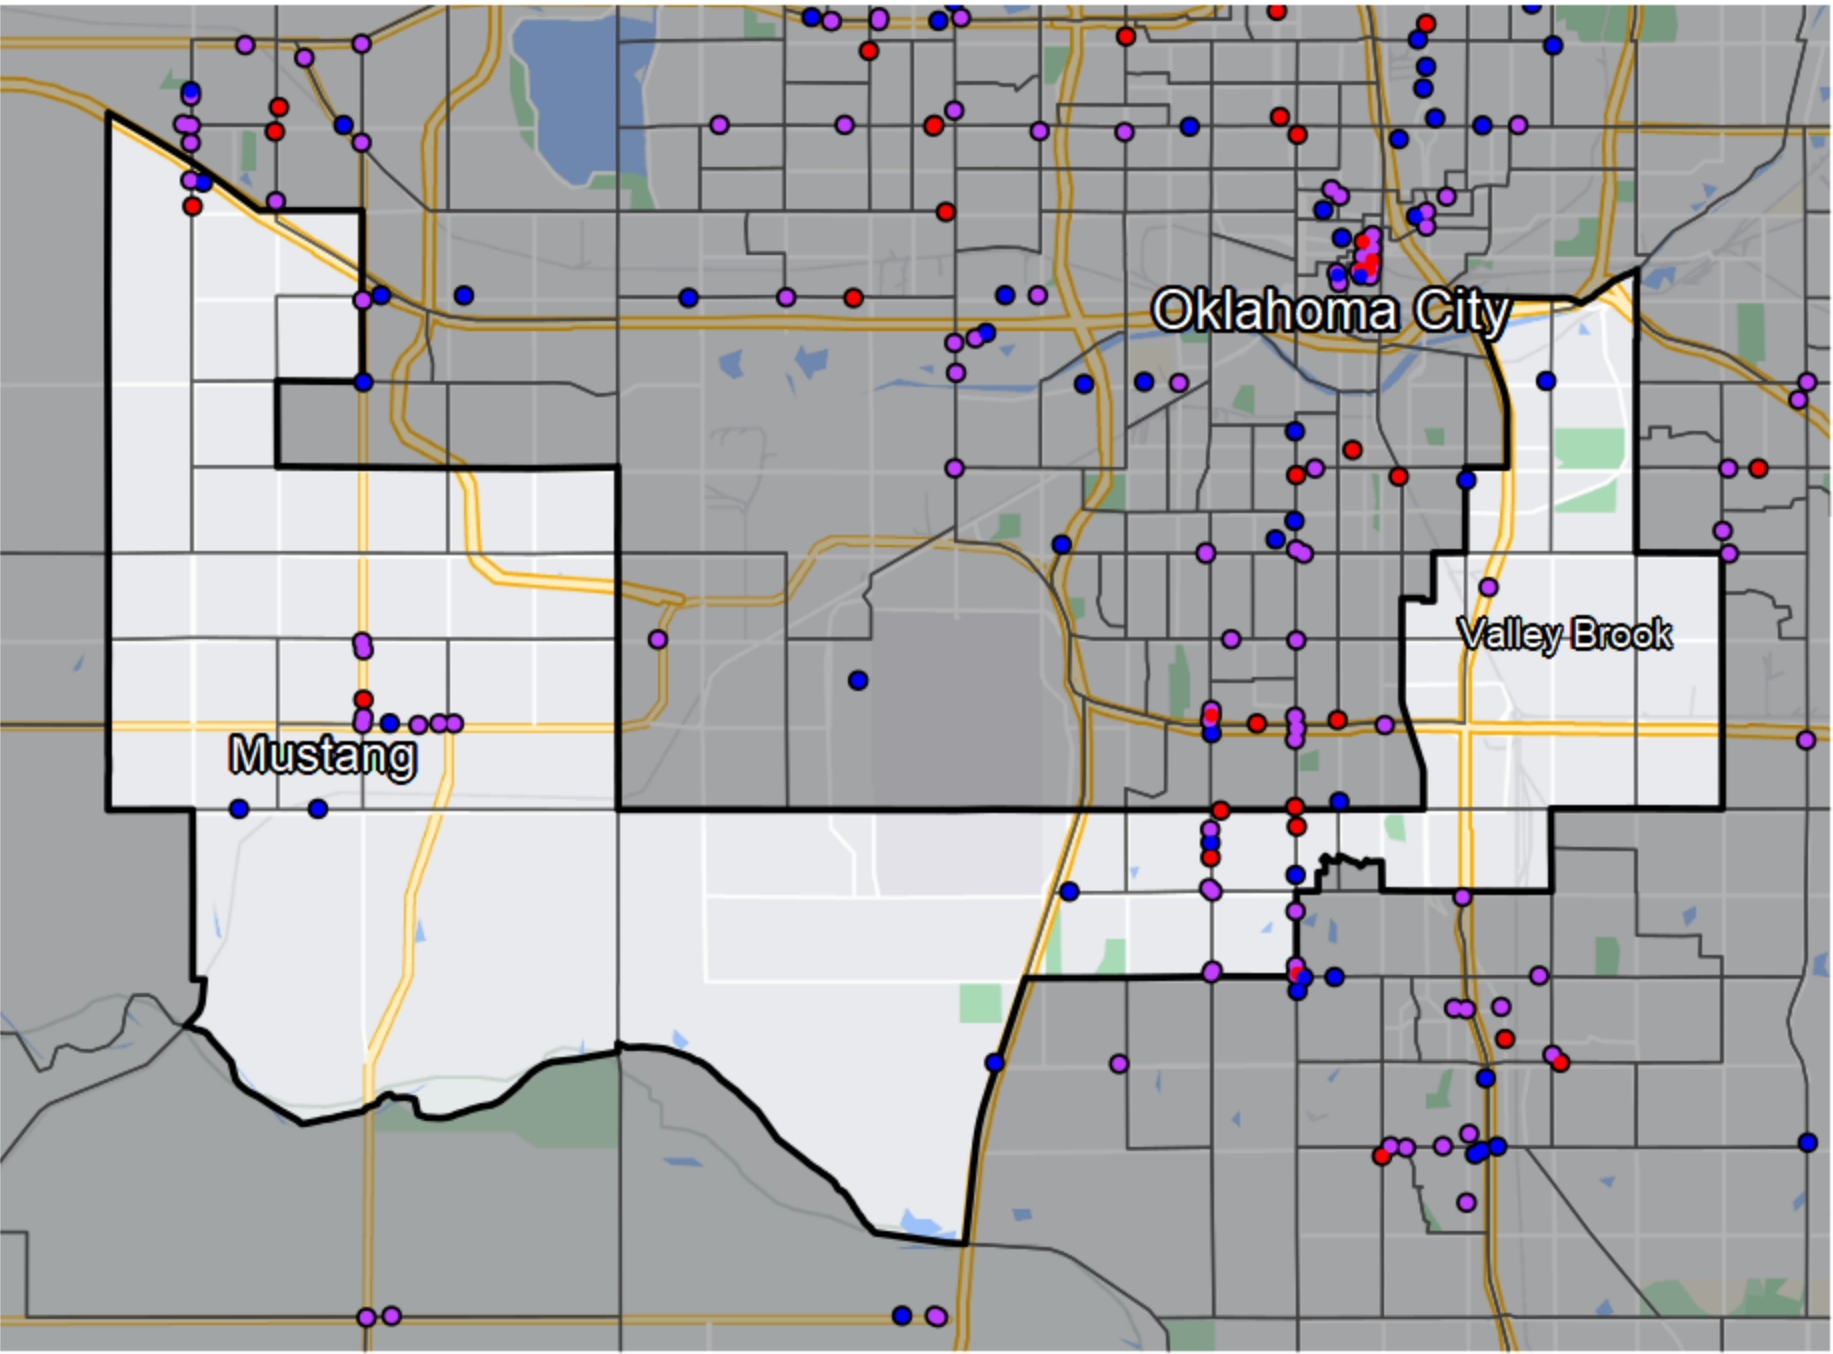

Oklahoma - State Senate District 45

Banking Desert
No Branches within 10 Miles of Population Center

Financial Institutions
Bank: 17
Bank, Out-of-State: 5
Credit Union: 10
Credit Union, Out-of-State: 0

Sources: NCUA, FDIC, UW-Madison Population Lab, CDFI, US Census, Google Maps, CUNA