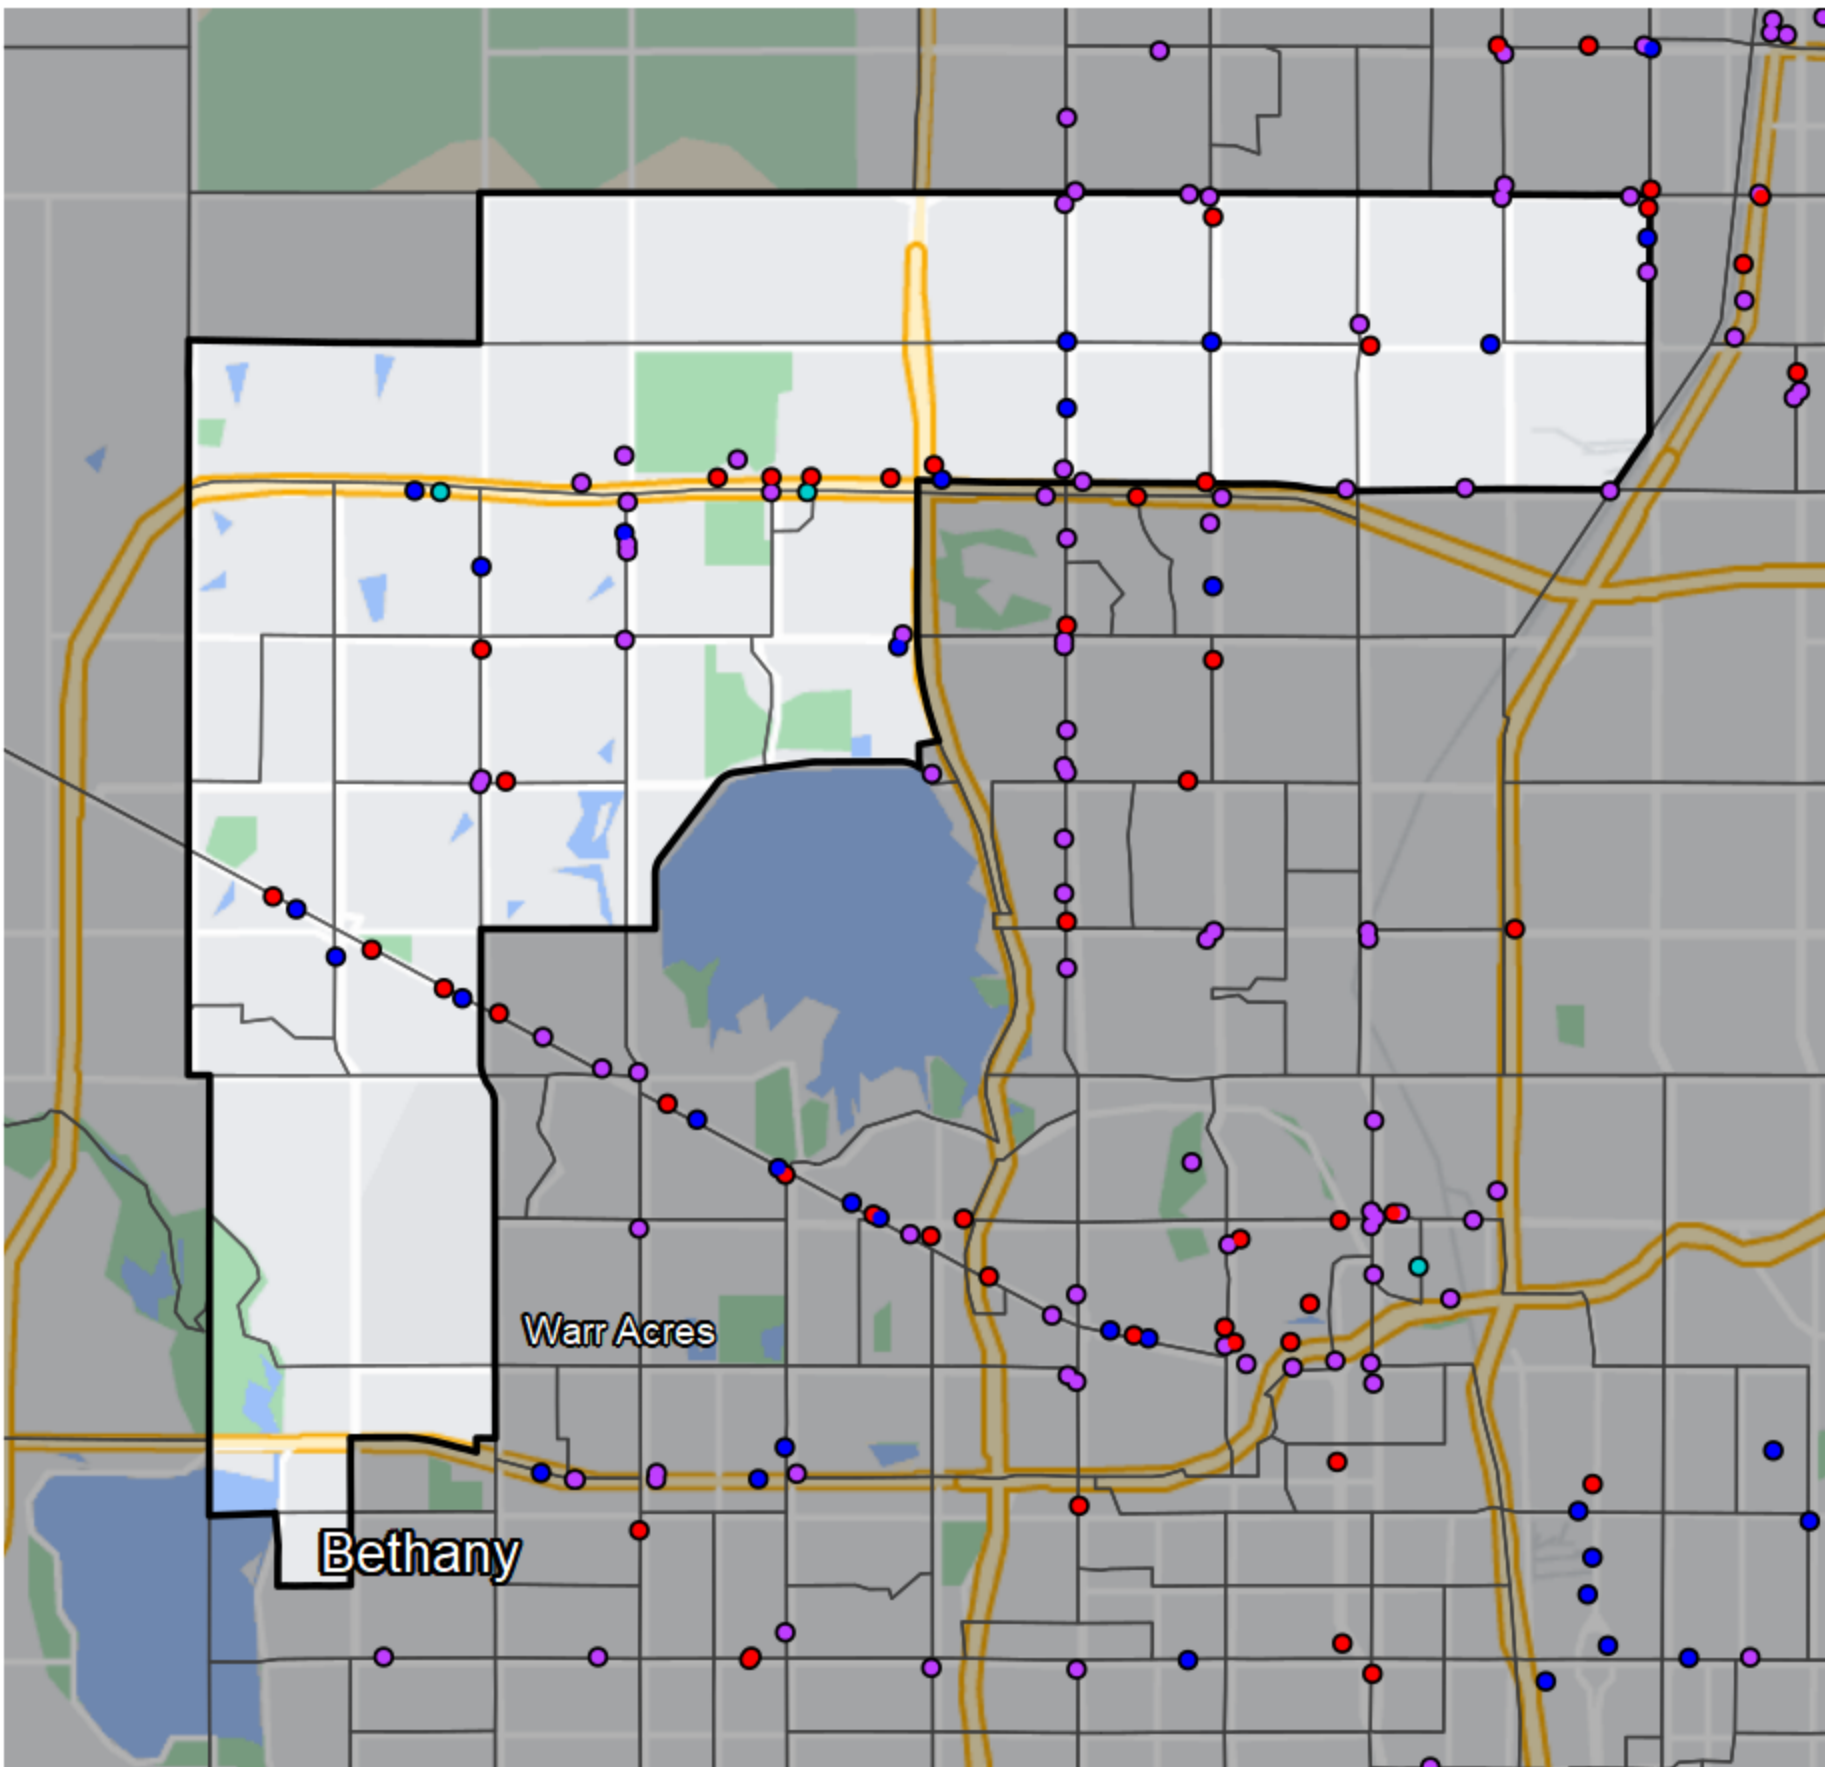

Oklahoma - State Senate District 47

Sources: NCUA, FDIC, UW-Madison Population Lab, CDFI, US Census, Google Maps, CUNA