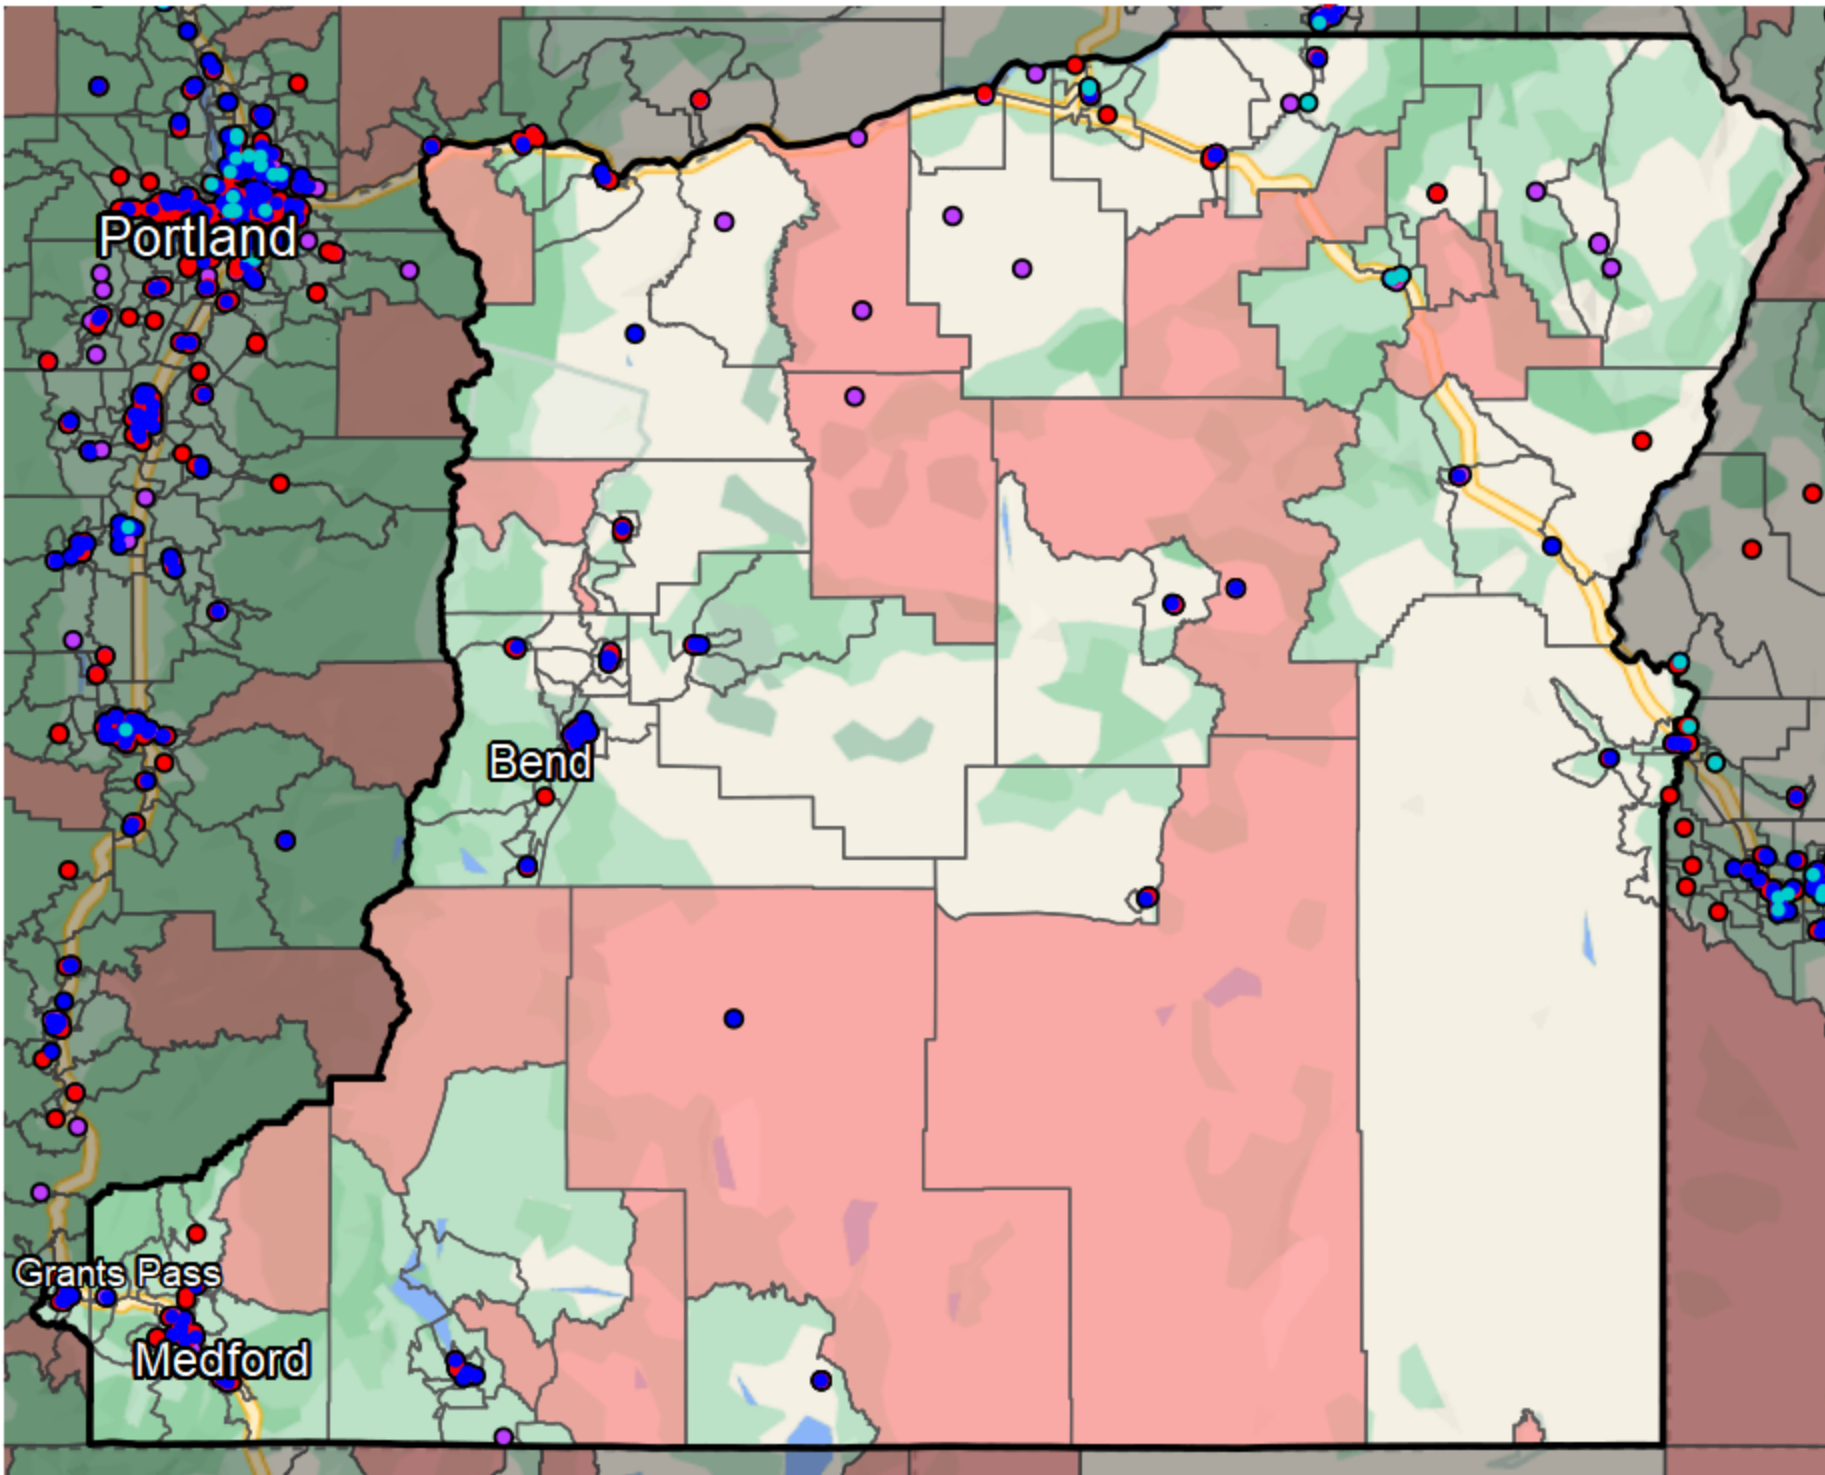

Oregon - Congressional District 2

Banking Desert

No Branches within 10 Miles of Population Center

Financial Institutions

- Bank: 65
- Bank, Out-of-State: 163
- Credit Union: 66
- Credit Union, Out-of-State: 6