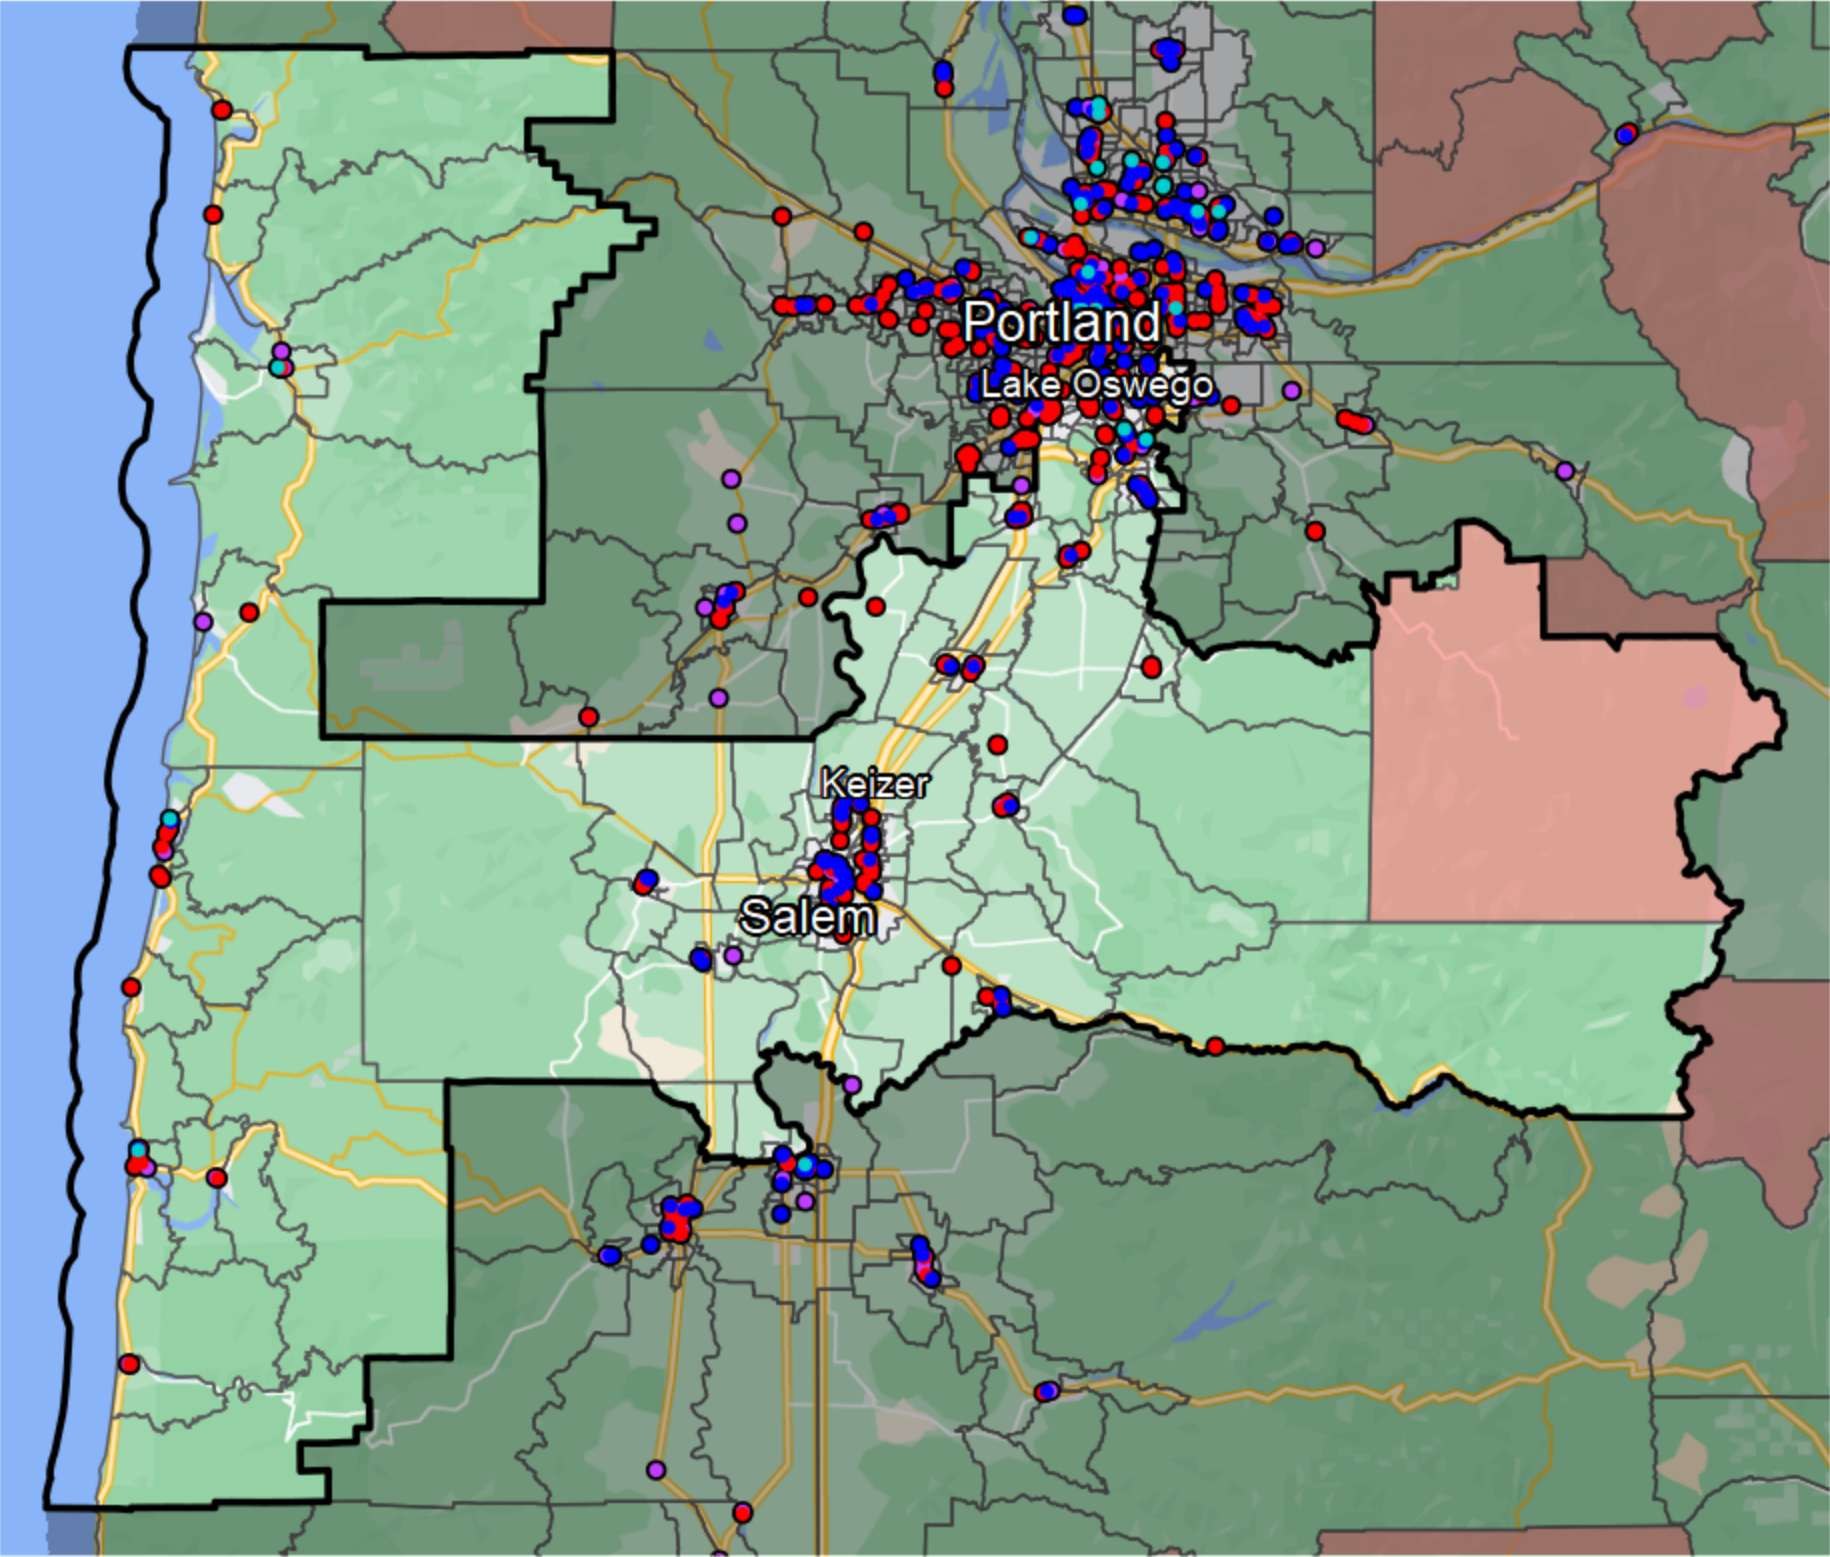

Oregon - Congressional District 5

Banking Desert
No Branches within 10 Miles of Population Center

Financial Institutions

- Bank: 27
- Bank, Out-of-State: 164
- Credit Union: 60
- Credit Union, Out-of-State: 5

Sources: NCUA, FDIC, UW-Madison Population Lab, CDFI, US Census, Google Maps, CUNA