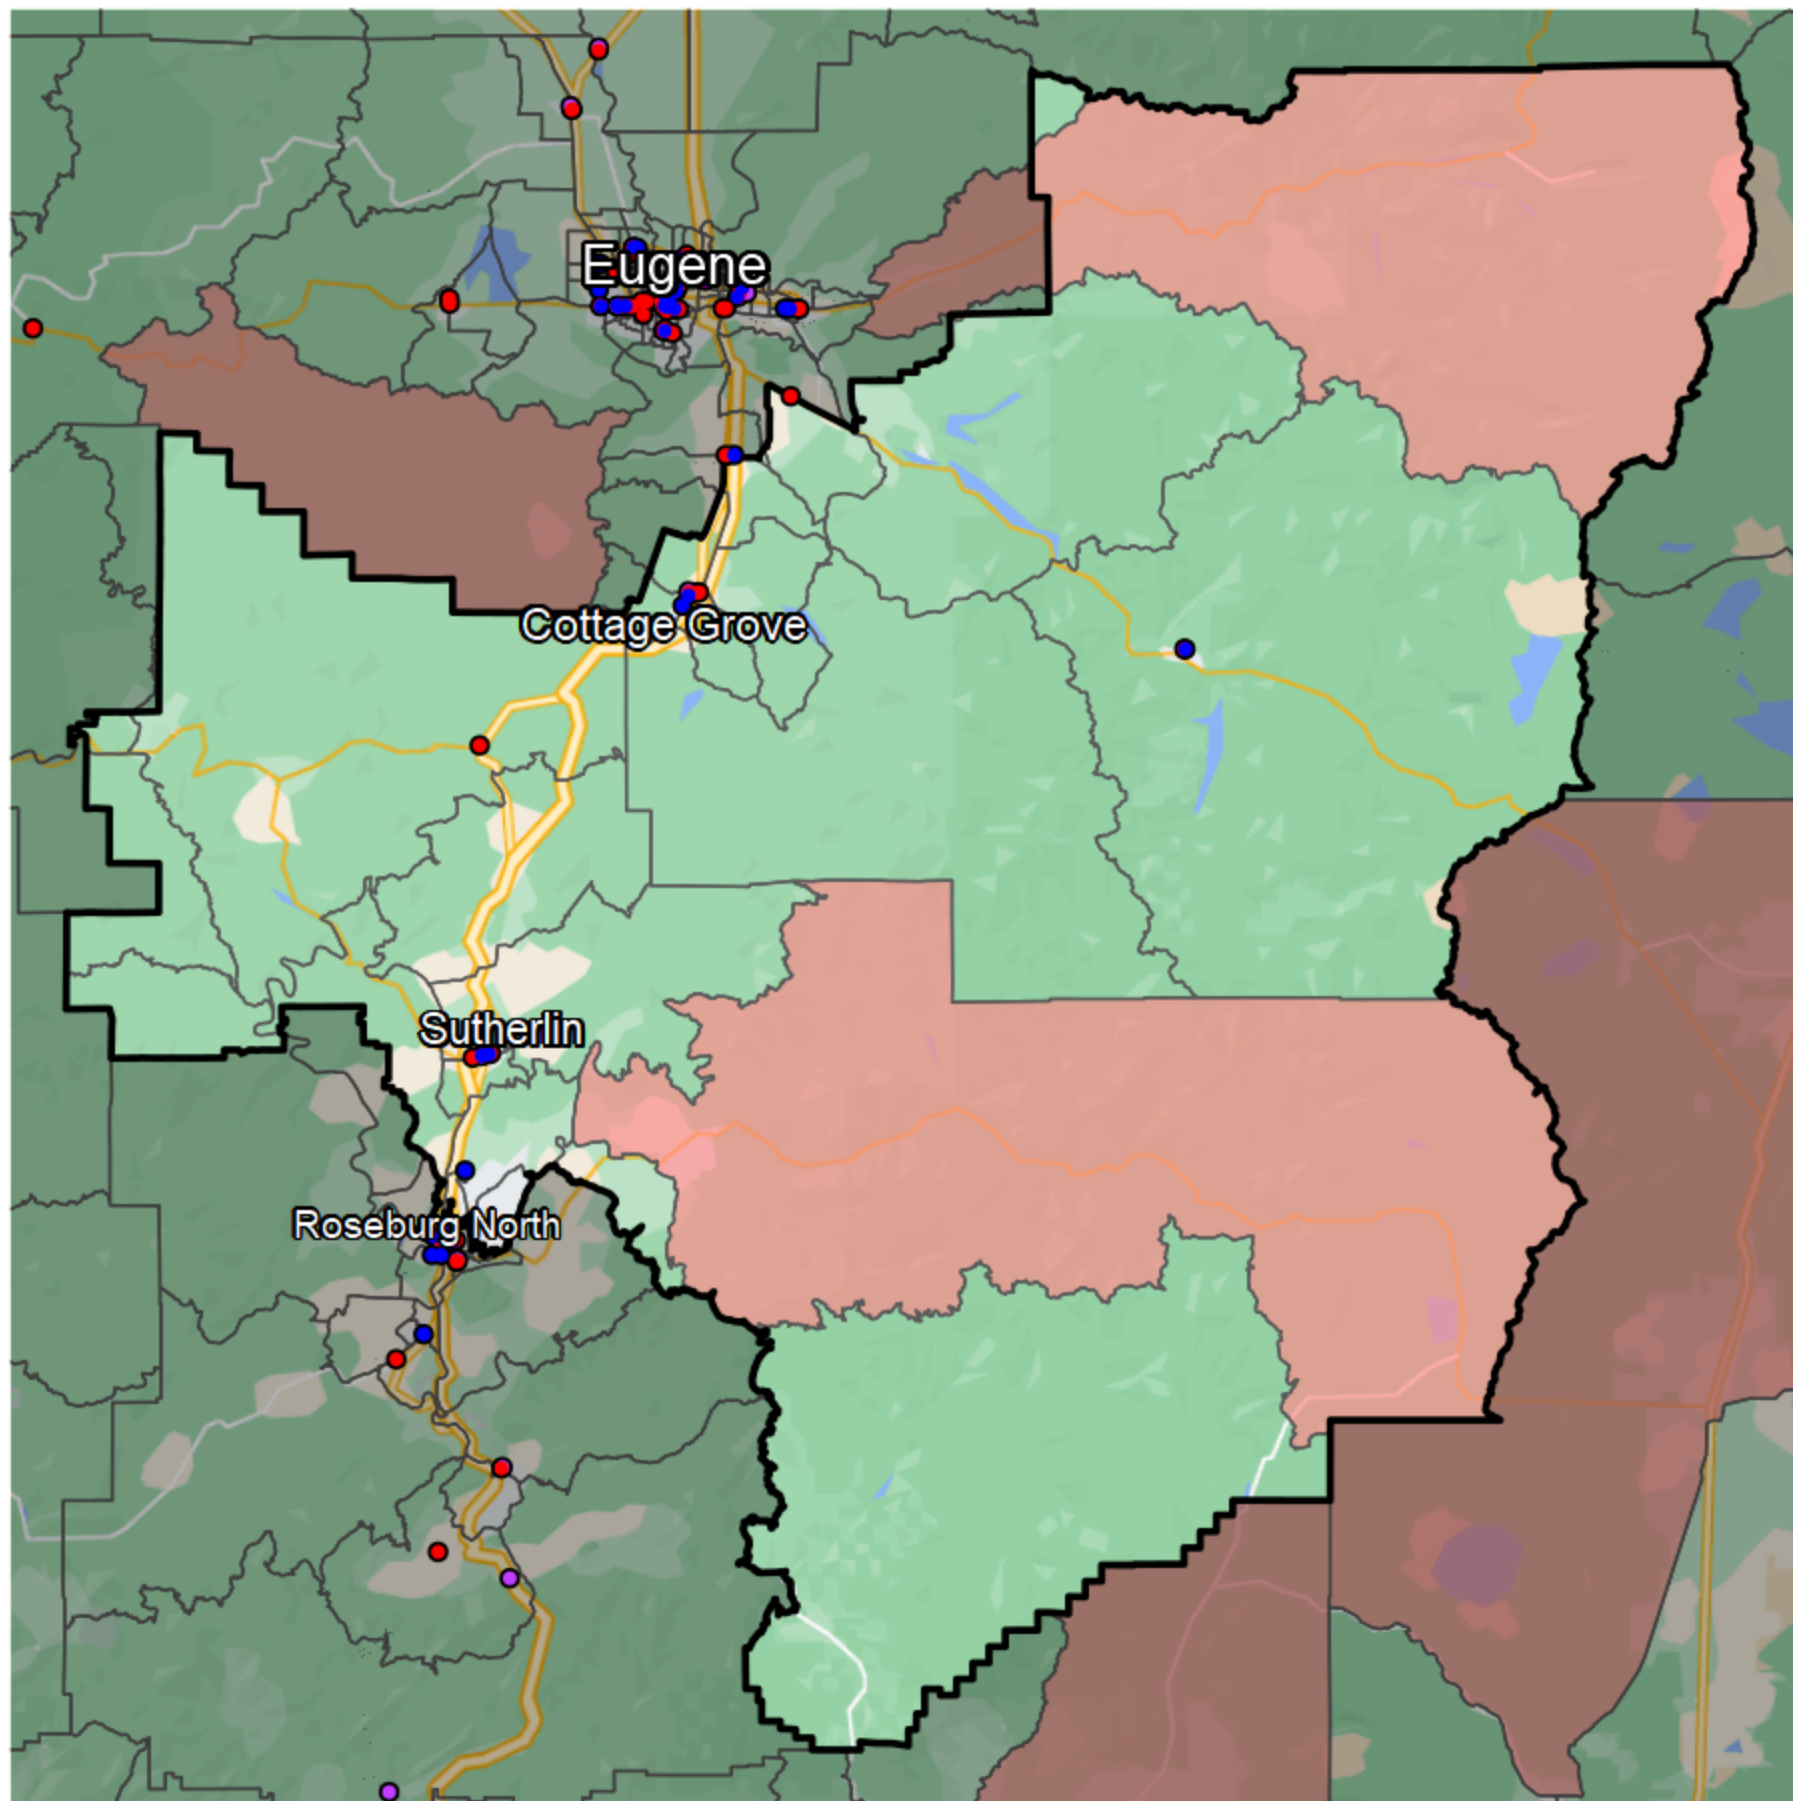

Oregon - State House District 7

Banking Desert

No Branches within 10 Miles of Population Center

Financial Institutions

- Bank: 2
- Bank, Out-of-State: 7
- Credit Union: 6
- Credit Union, Out-of-State: 0