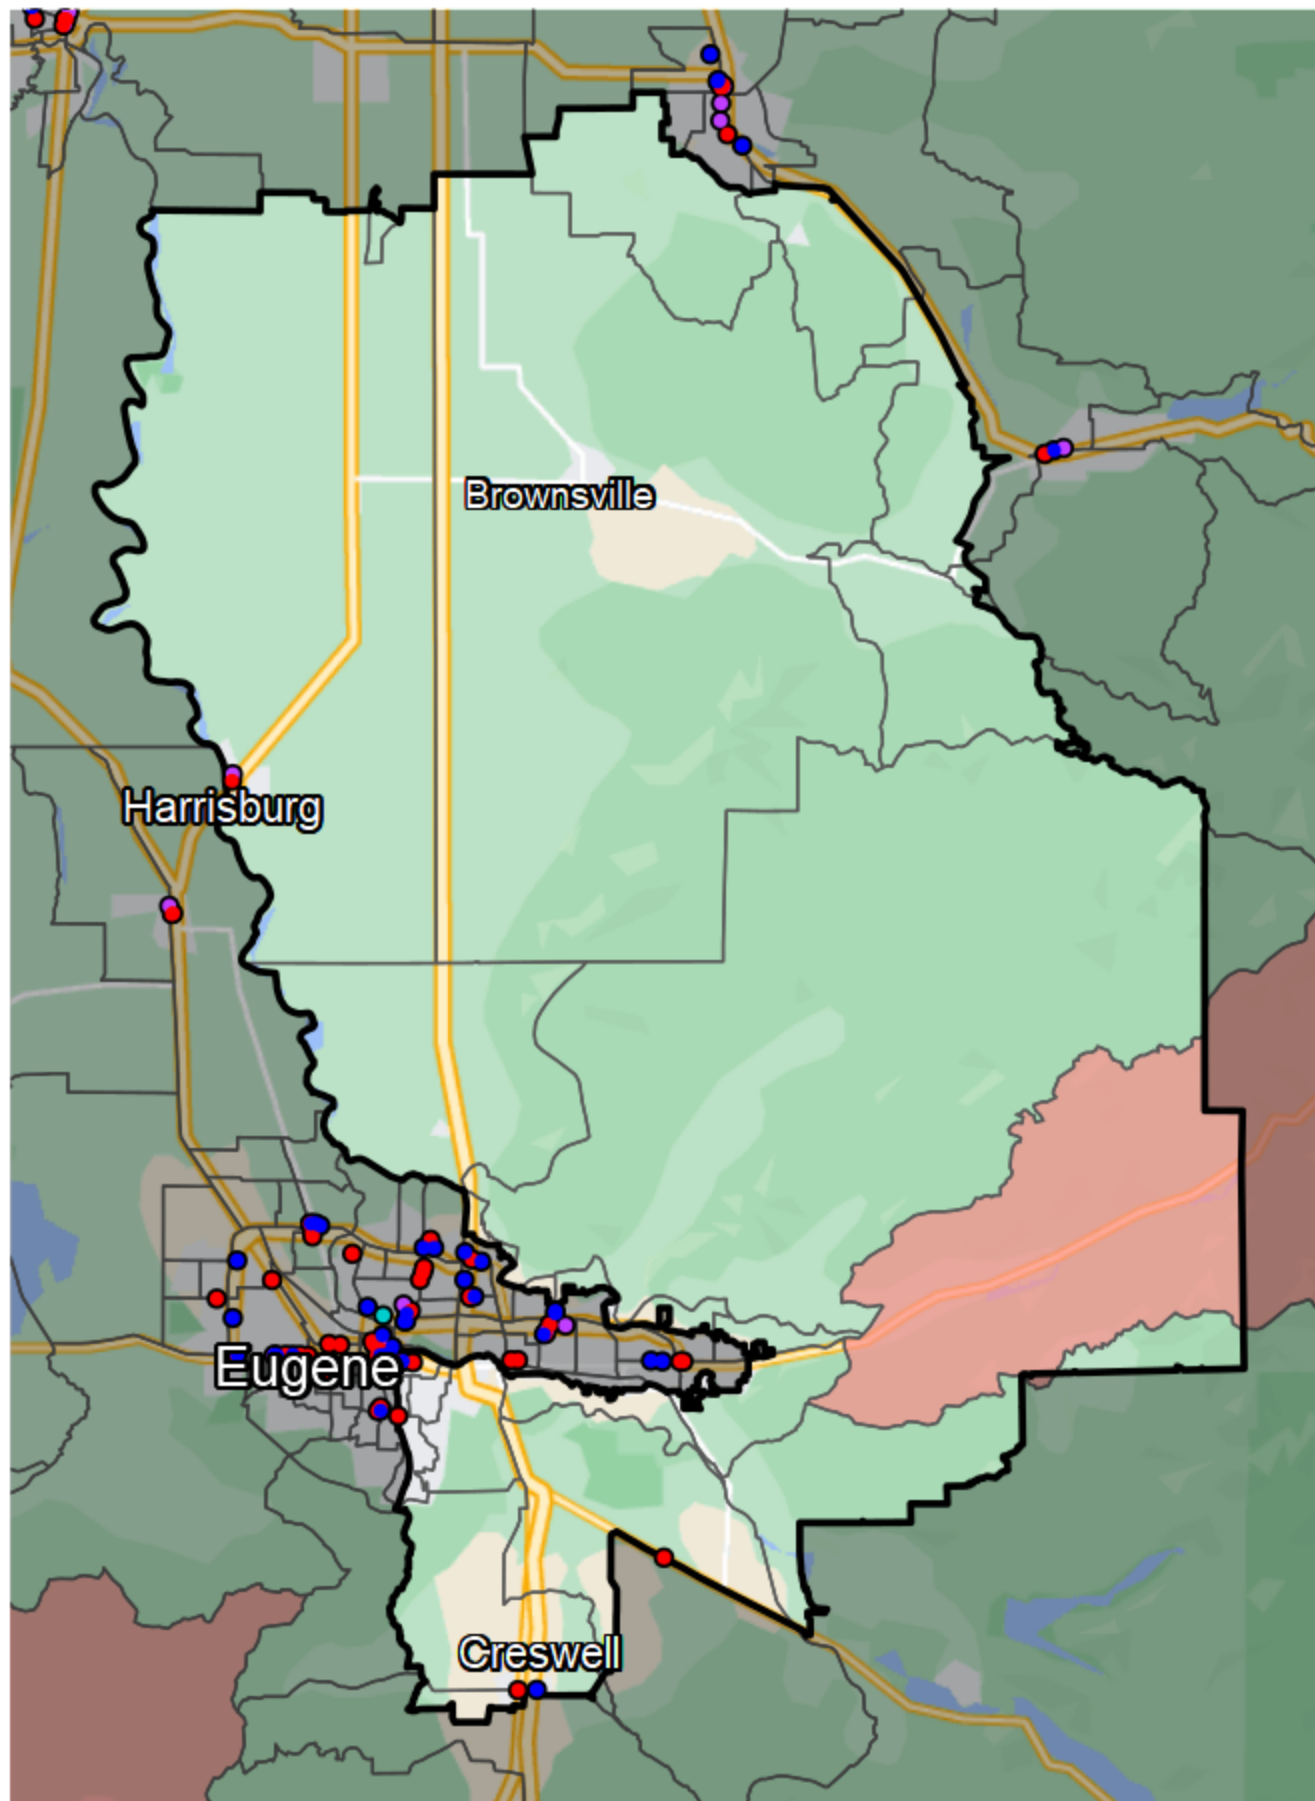

Oregon - State House District 11

Banking Desert

No Branches within 10 Miles of Population Center

Financial Institutions

- Bank: 1
- Bank, Out-of-State: 6
- Credit Union: 2
- Credit Union, Out-of-State: 0