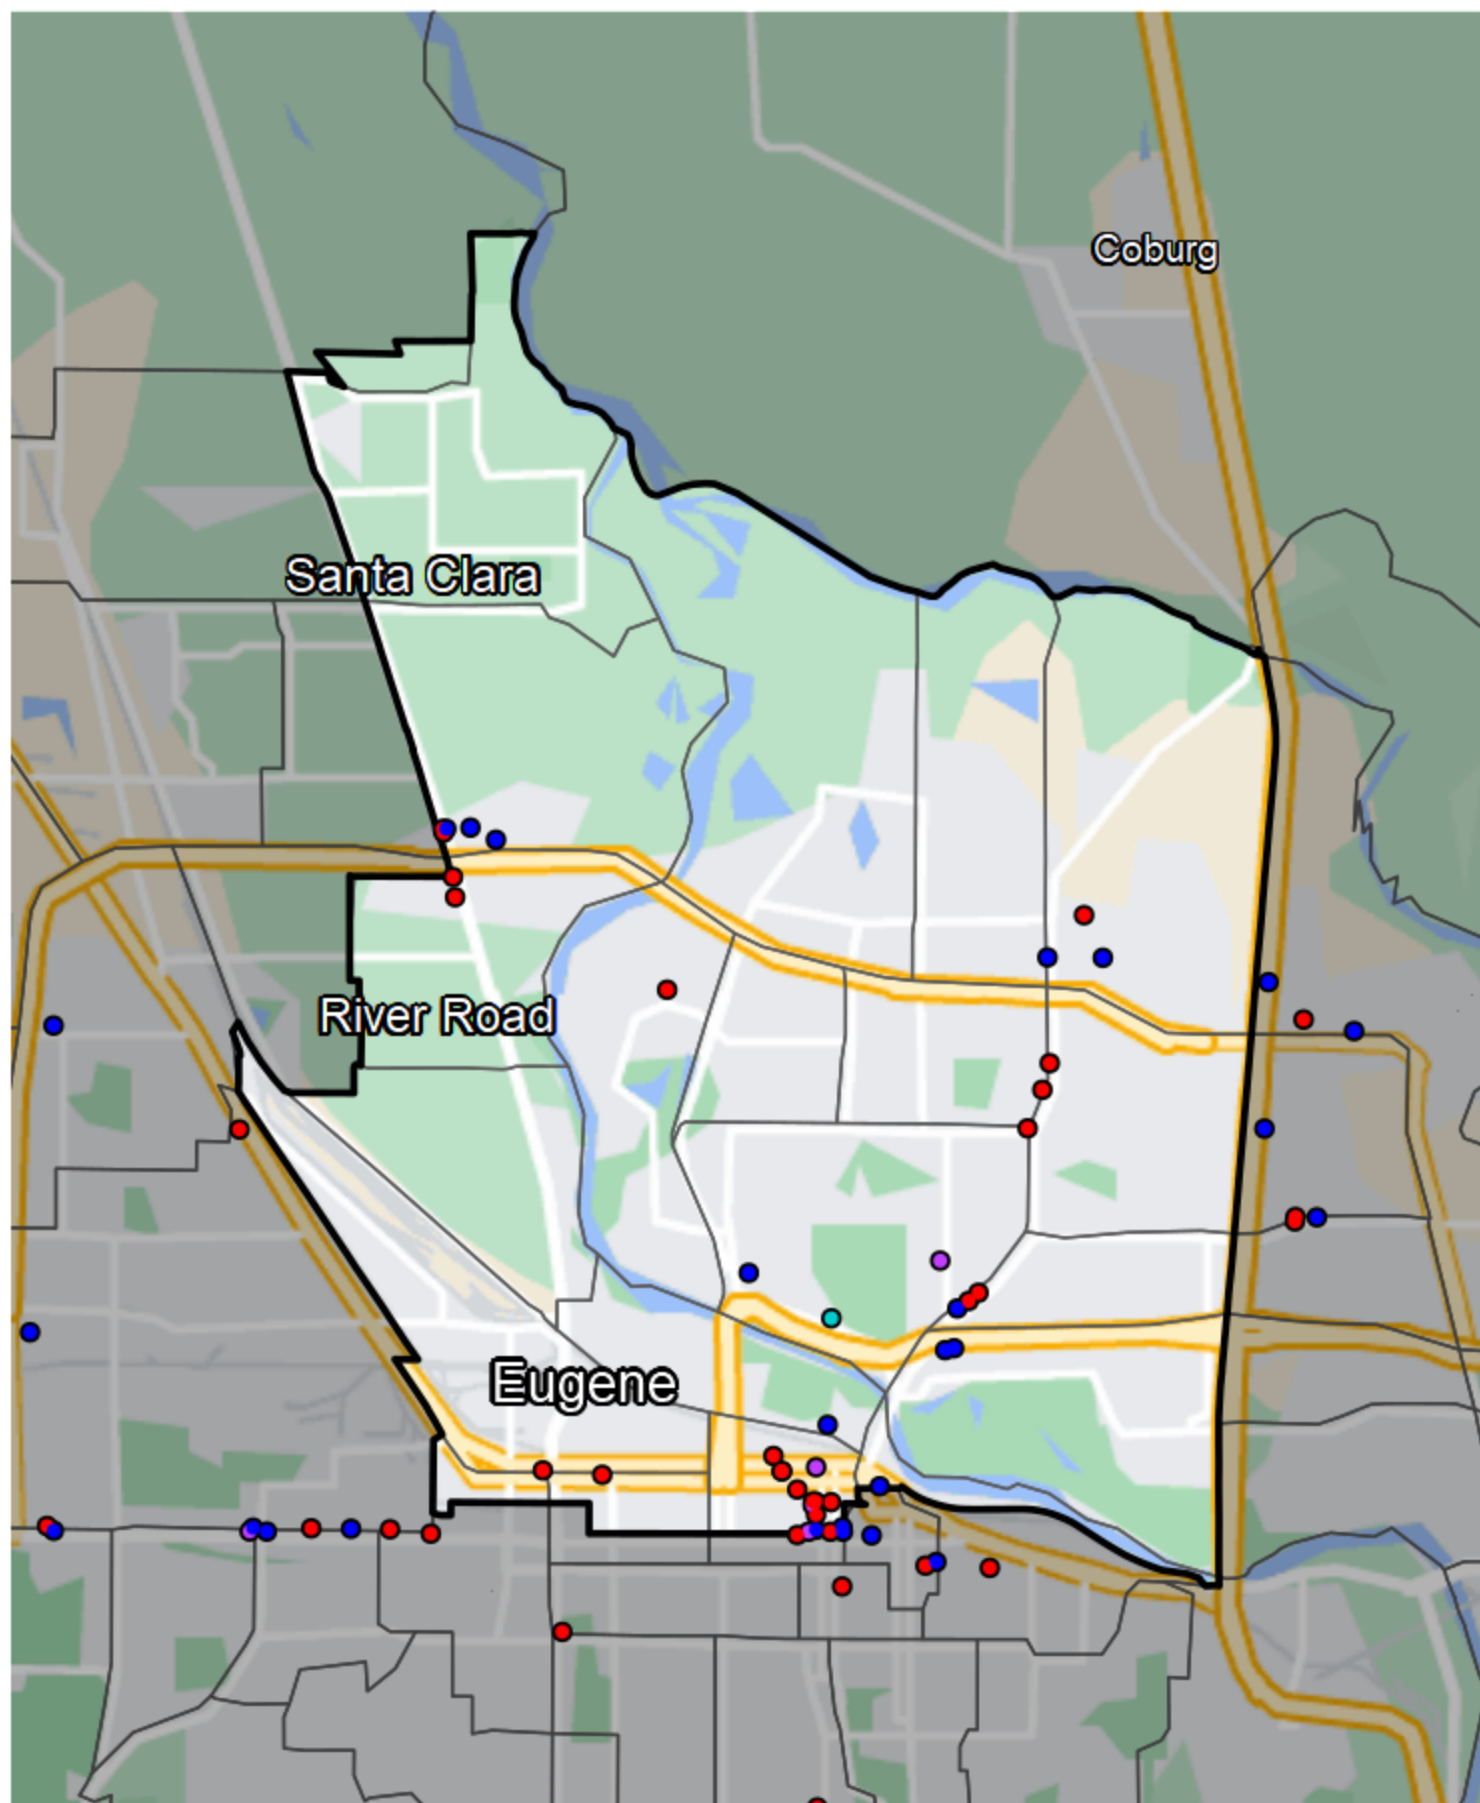

Oregon - State House District 13

Banking Desert

■ No Branches within 10 Miles of Population Center

Financial Institutions

- Bank: 4
- Bank, Out-of-State: 22
- Credit Union: 14
- Credit Union, Out-of-State: 1