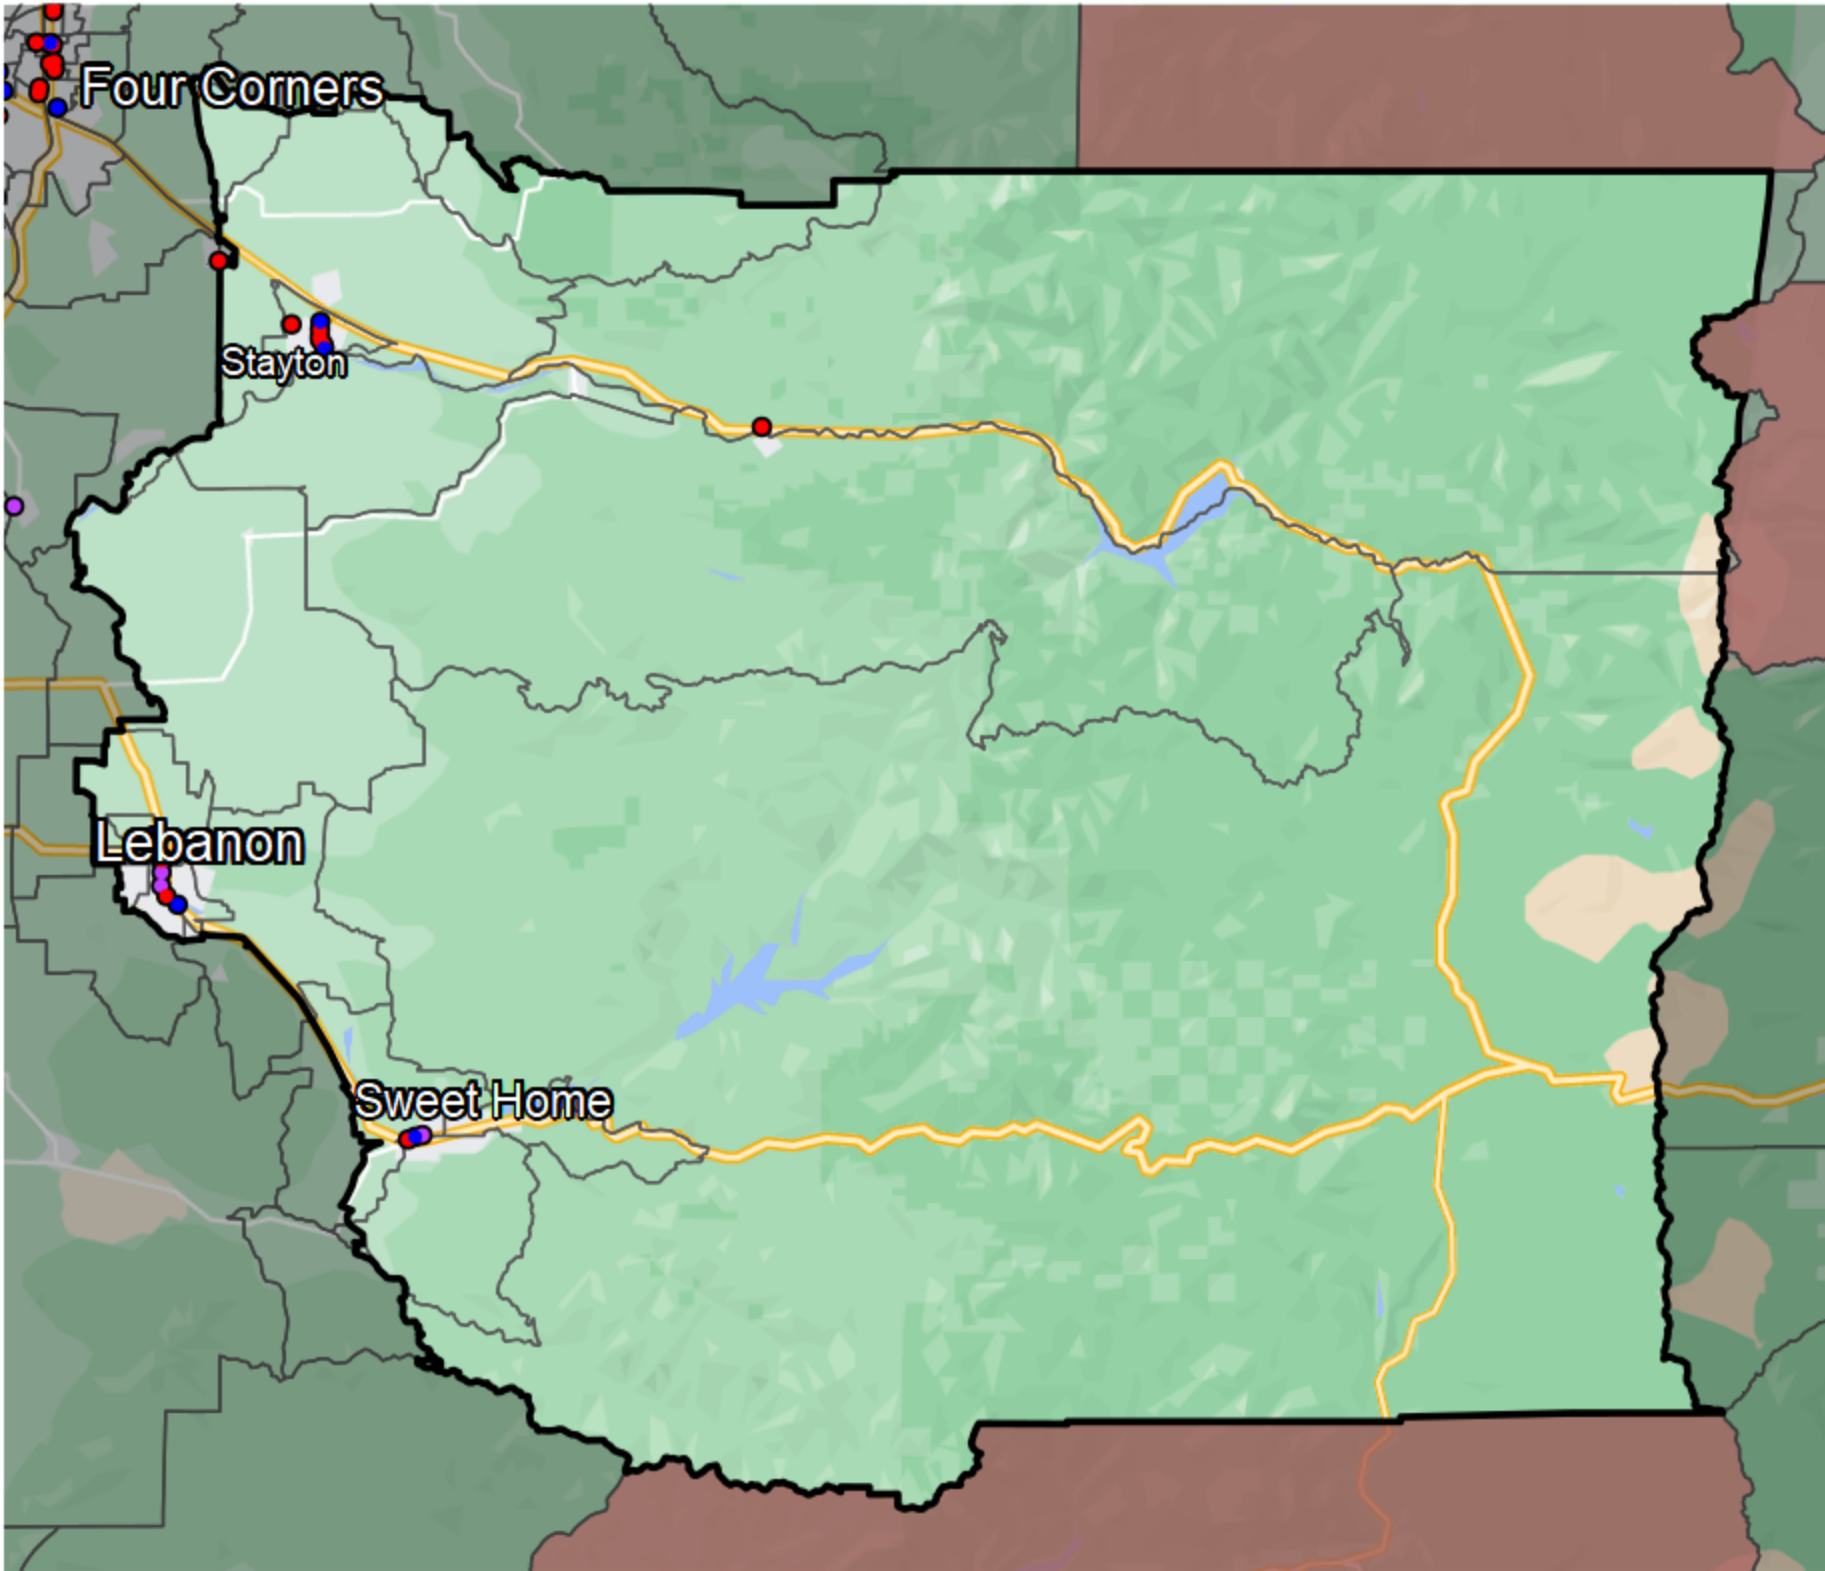

Oregon - State House District 17

- Banking Desert**
- No Branches within 10 Miles of Population Center
- Financial Institutions**
- Bank: 4
 - Bank, Out-of-State: 11
 - Credit Union: 7
 - Credit Union, Out-of-State: 0

Sources: NCUA, FDIC, UW-Madison Population Lab, CDFI, US Census, Google Maps, CUNA