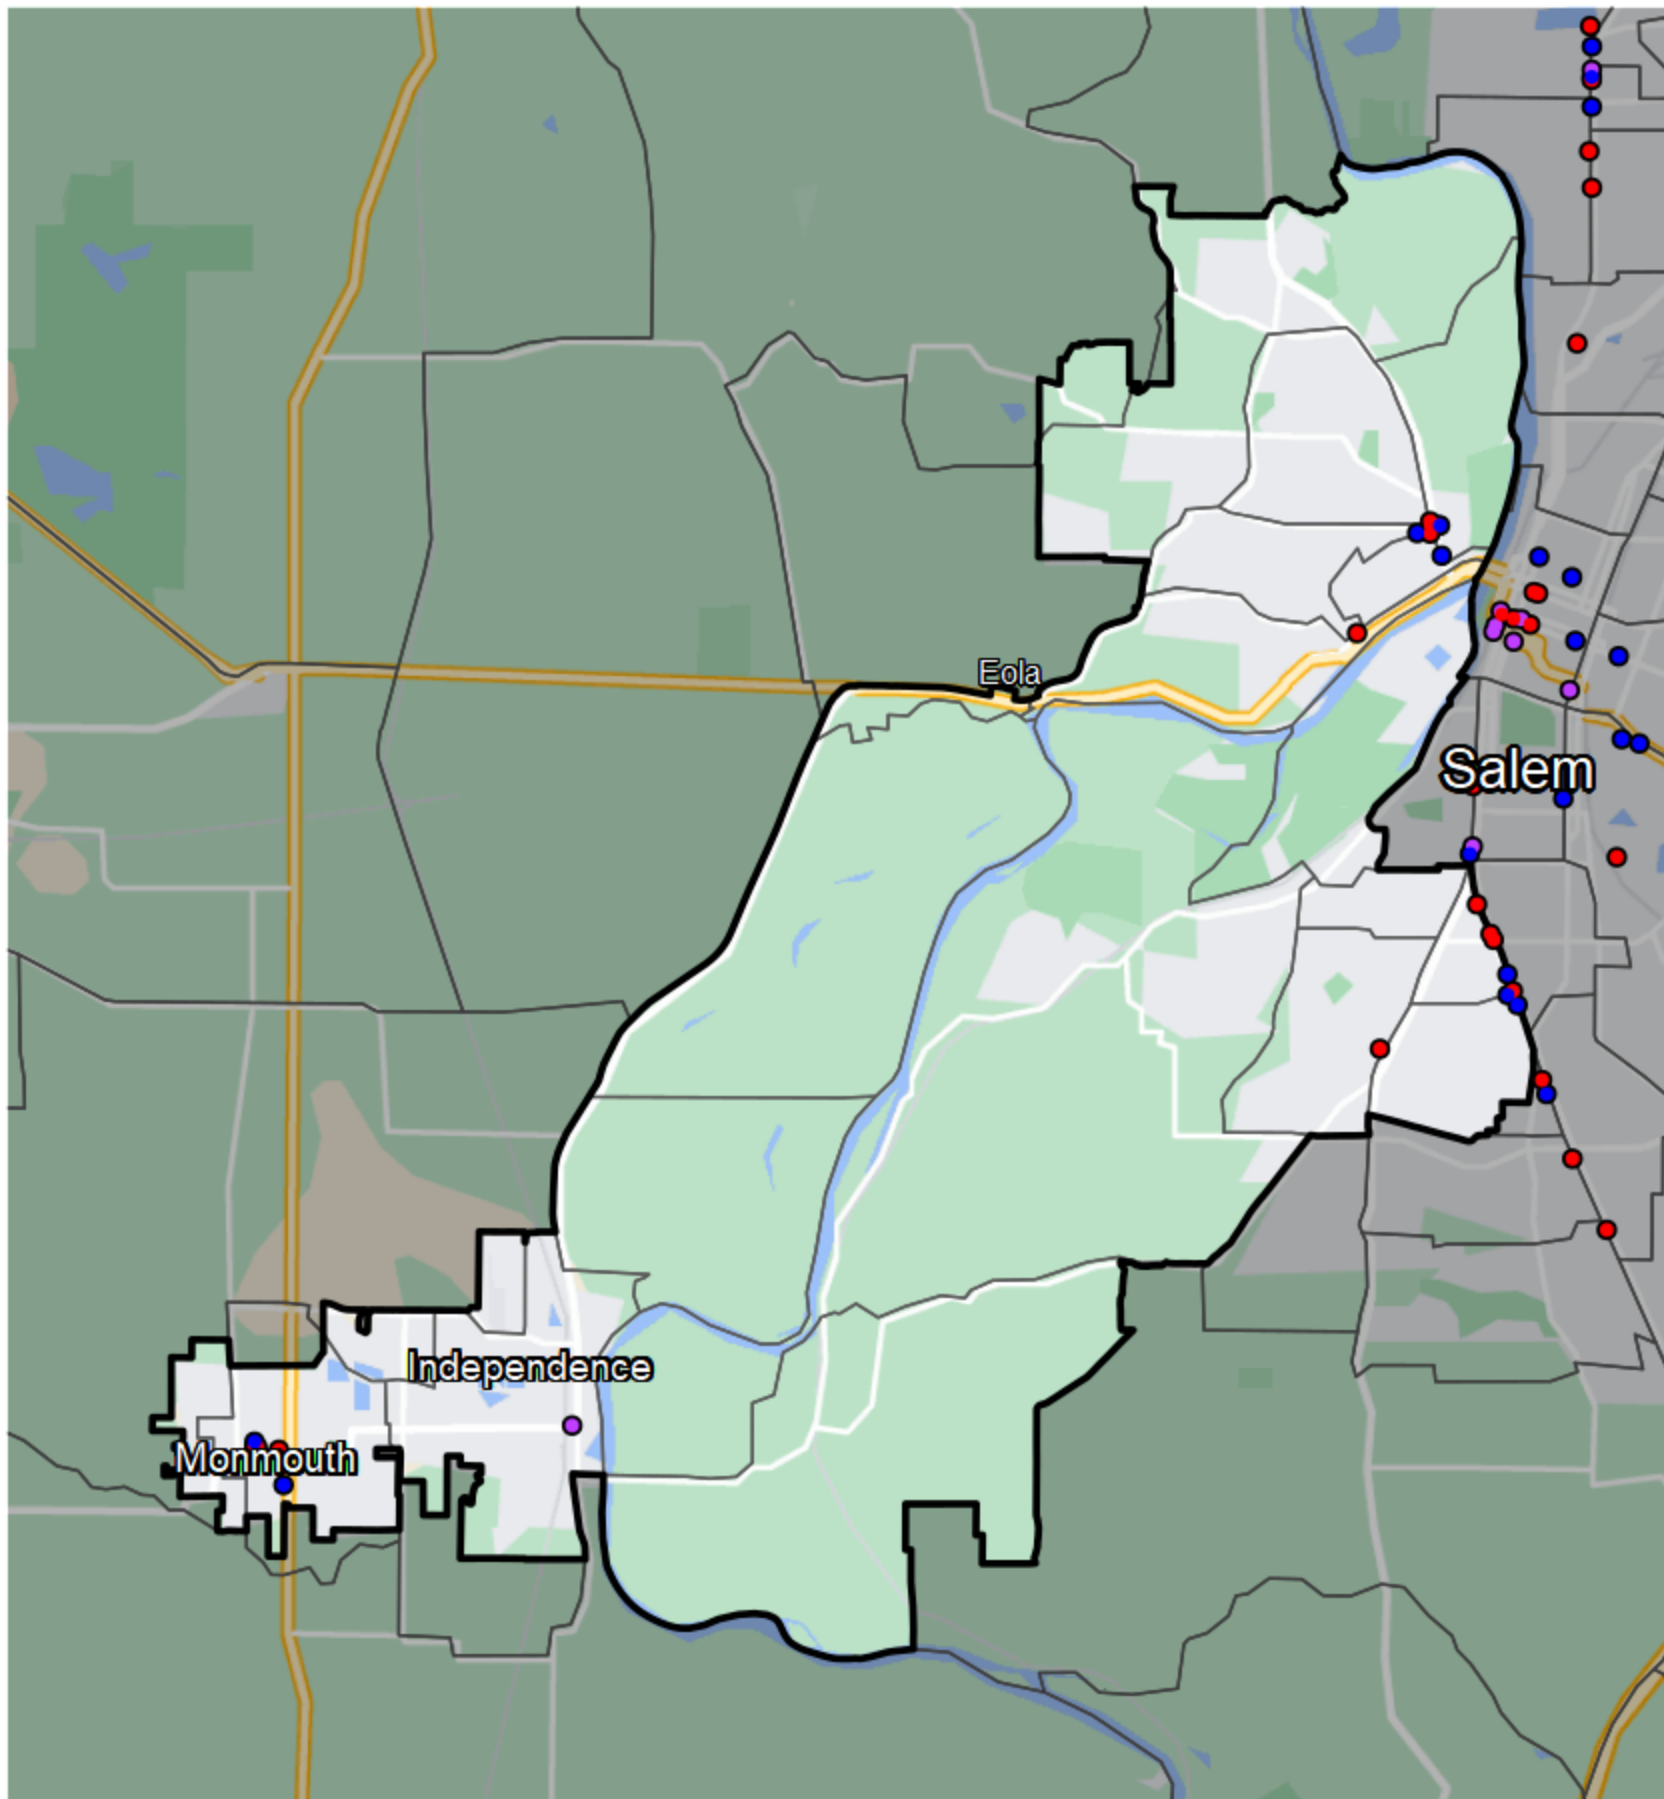

Oregon - State House District 20

Banking Desert

■ No Branches within 10 Miles of Population Center

Financial Institutions

- Bank: 1
- Bank, Out-of-State: 13
- Credit Union: 8
- Credit Union, Out-of-State: 0