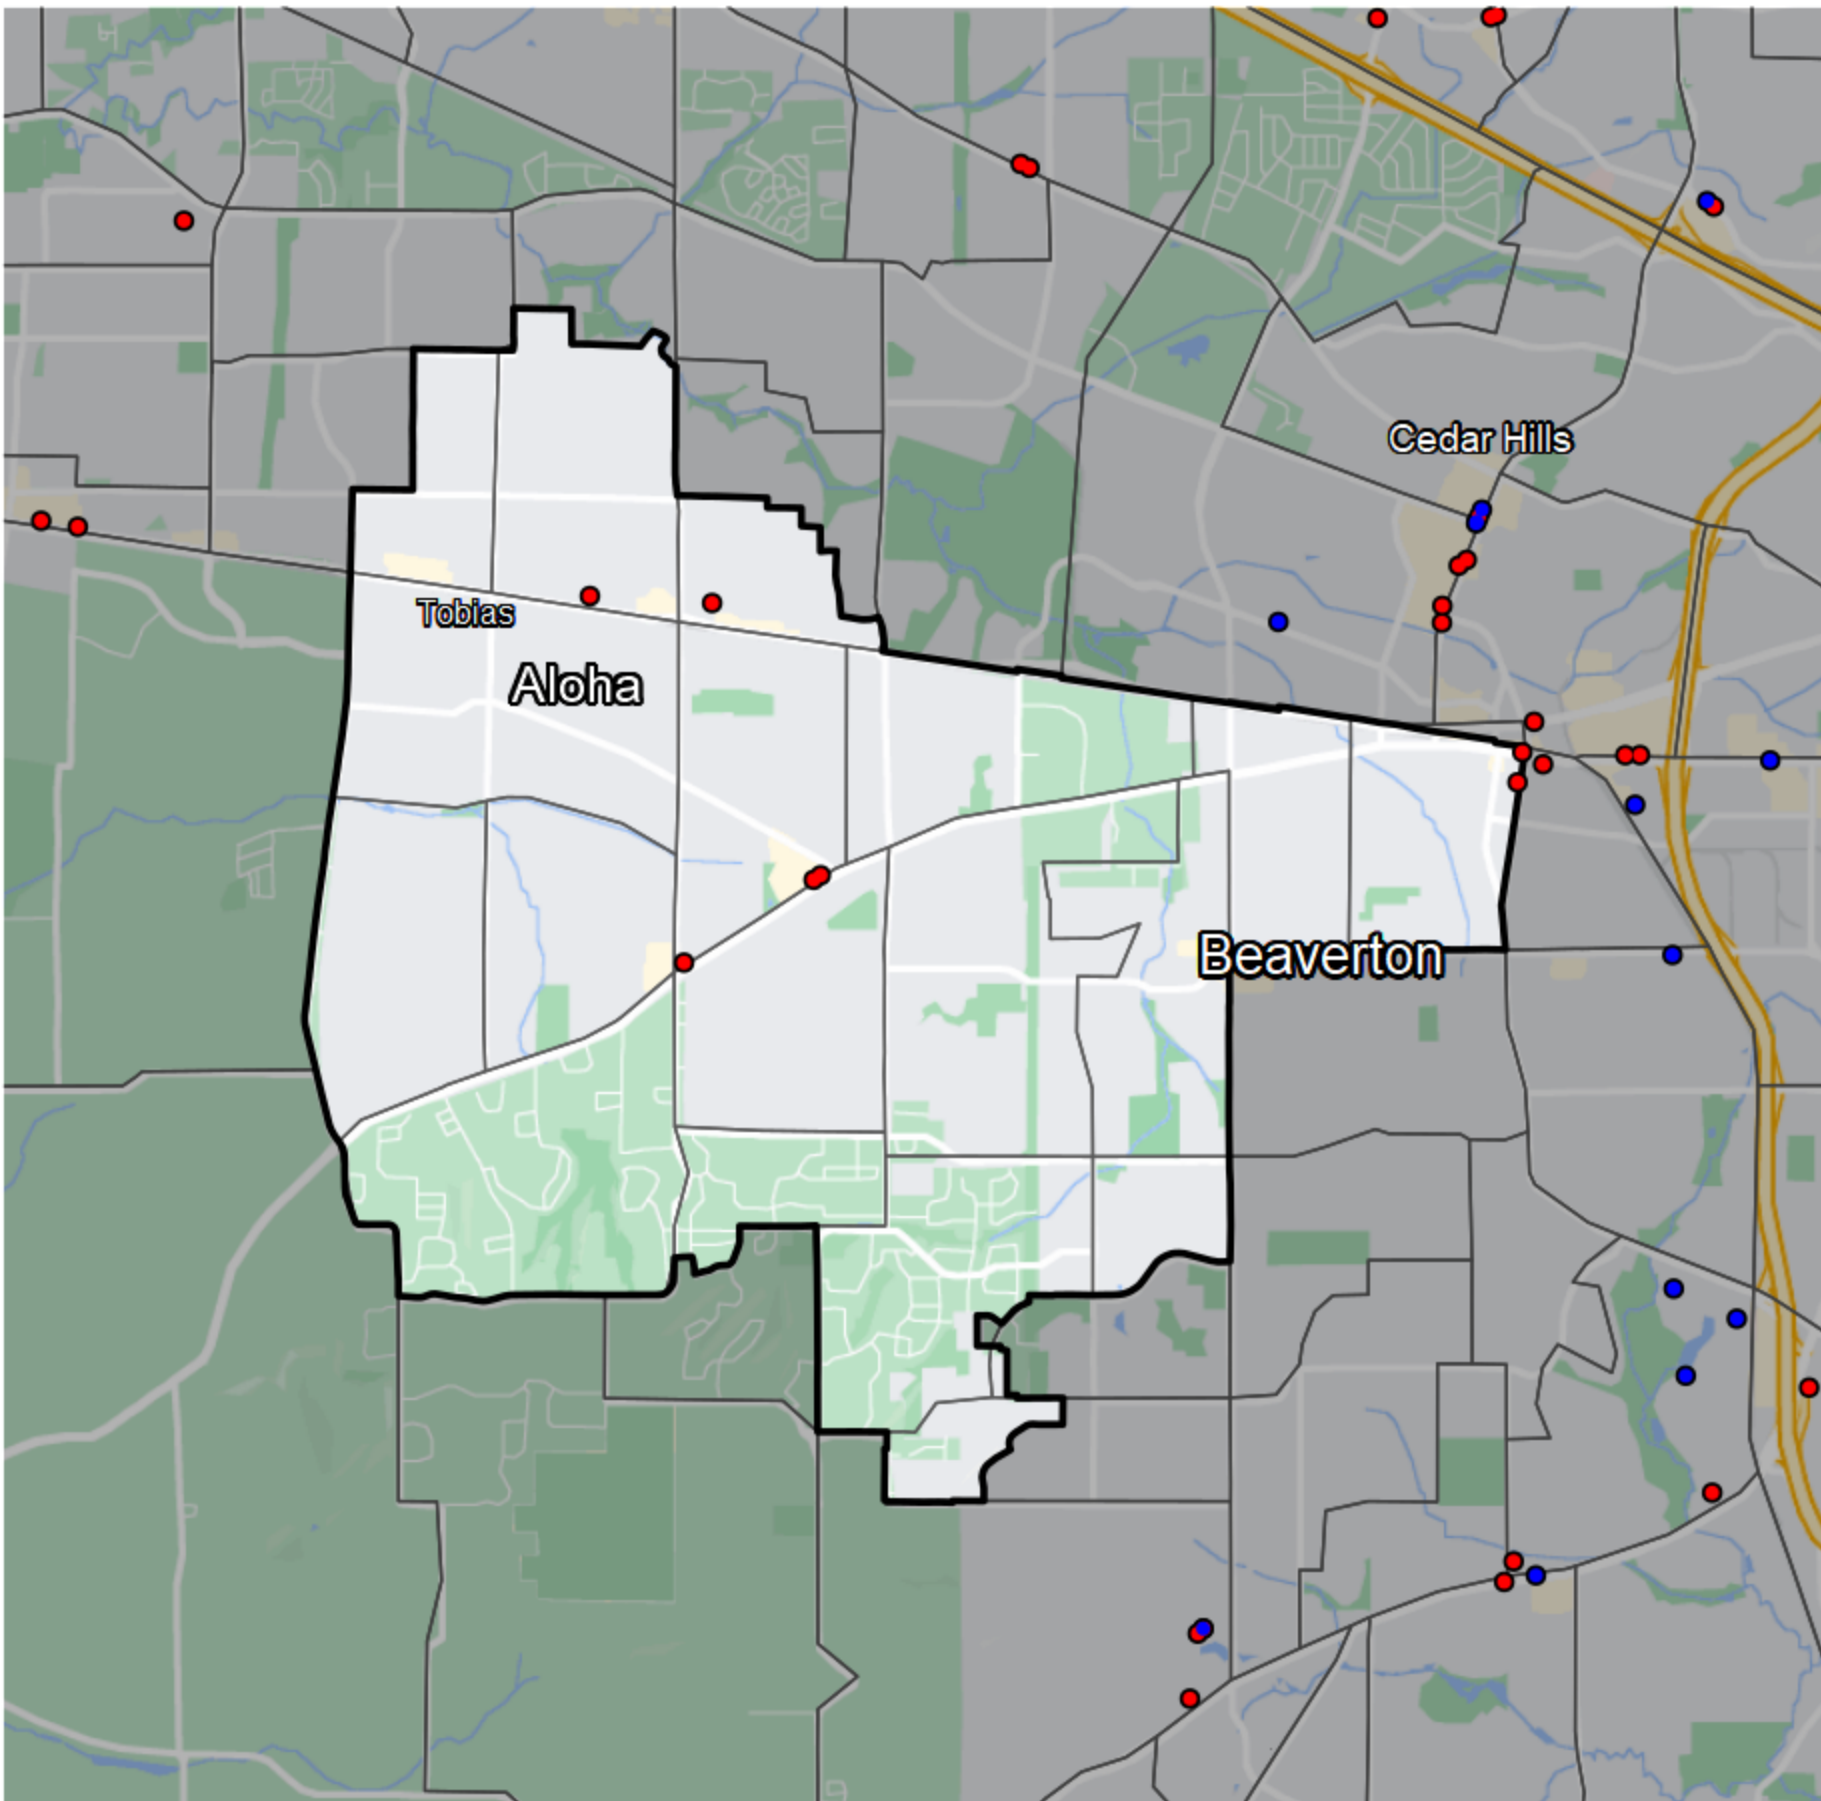

Oregon - State House District 28

Banking Desert

No Branches within 10 Miles of Population Center

Financial Institutions

- Bank: 0
- Bank, Out-of-State: 7
- Credit Union: 0
- Credit Union, Out-of-State: 0