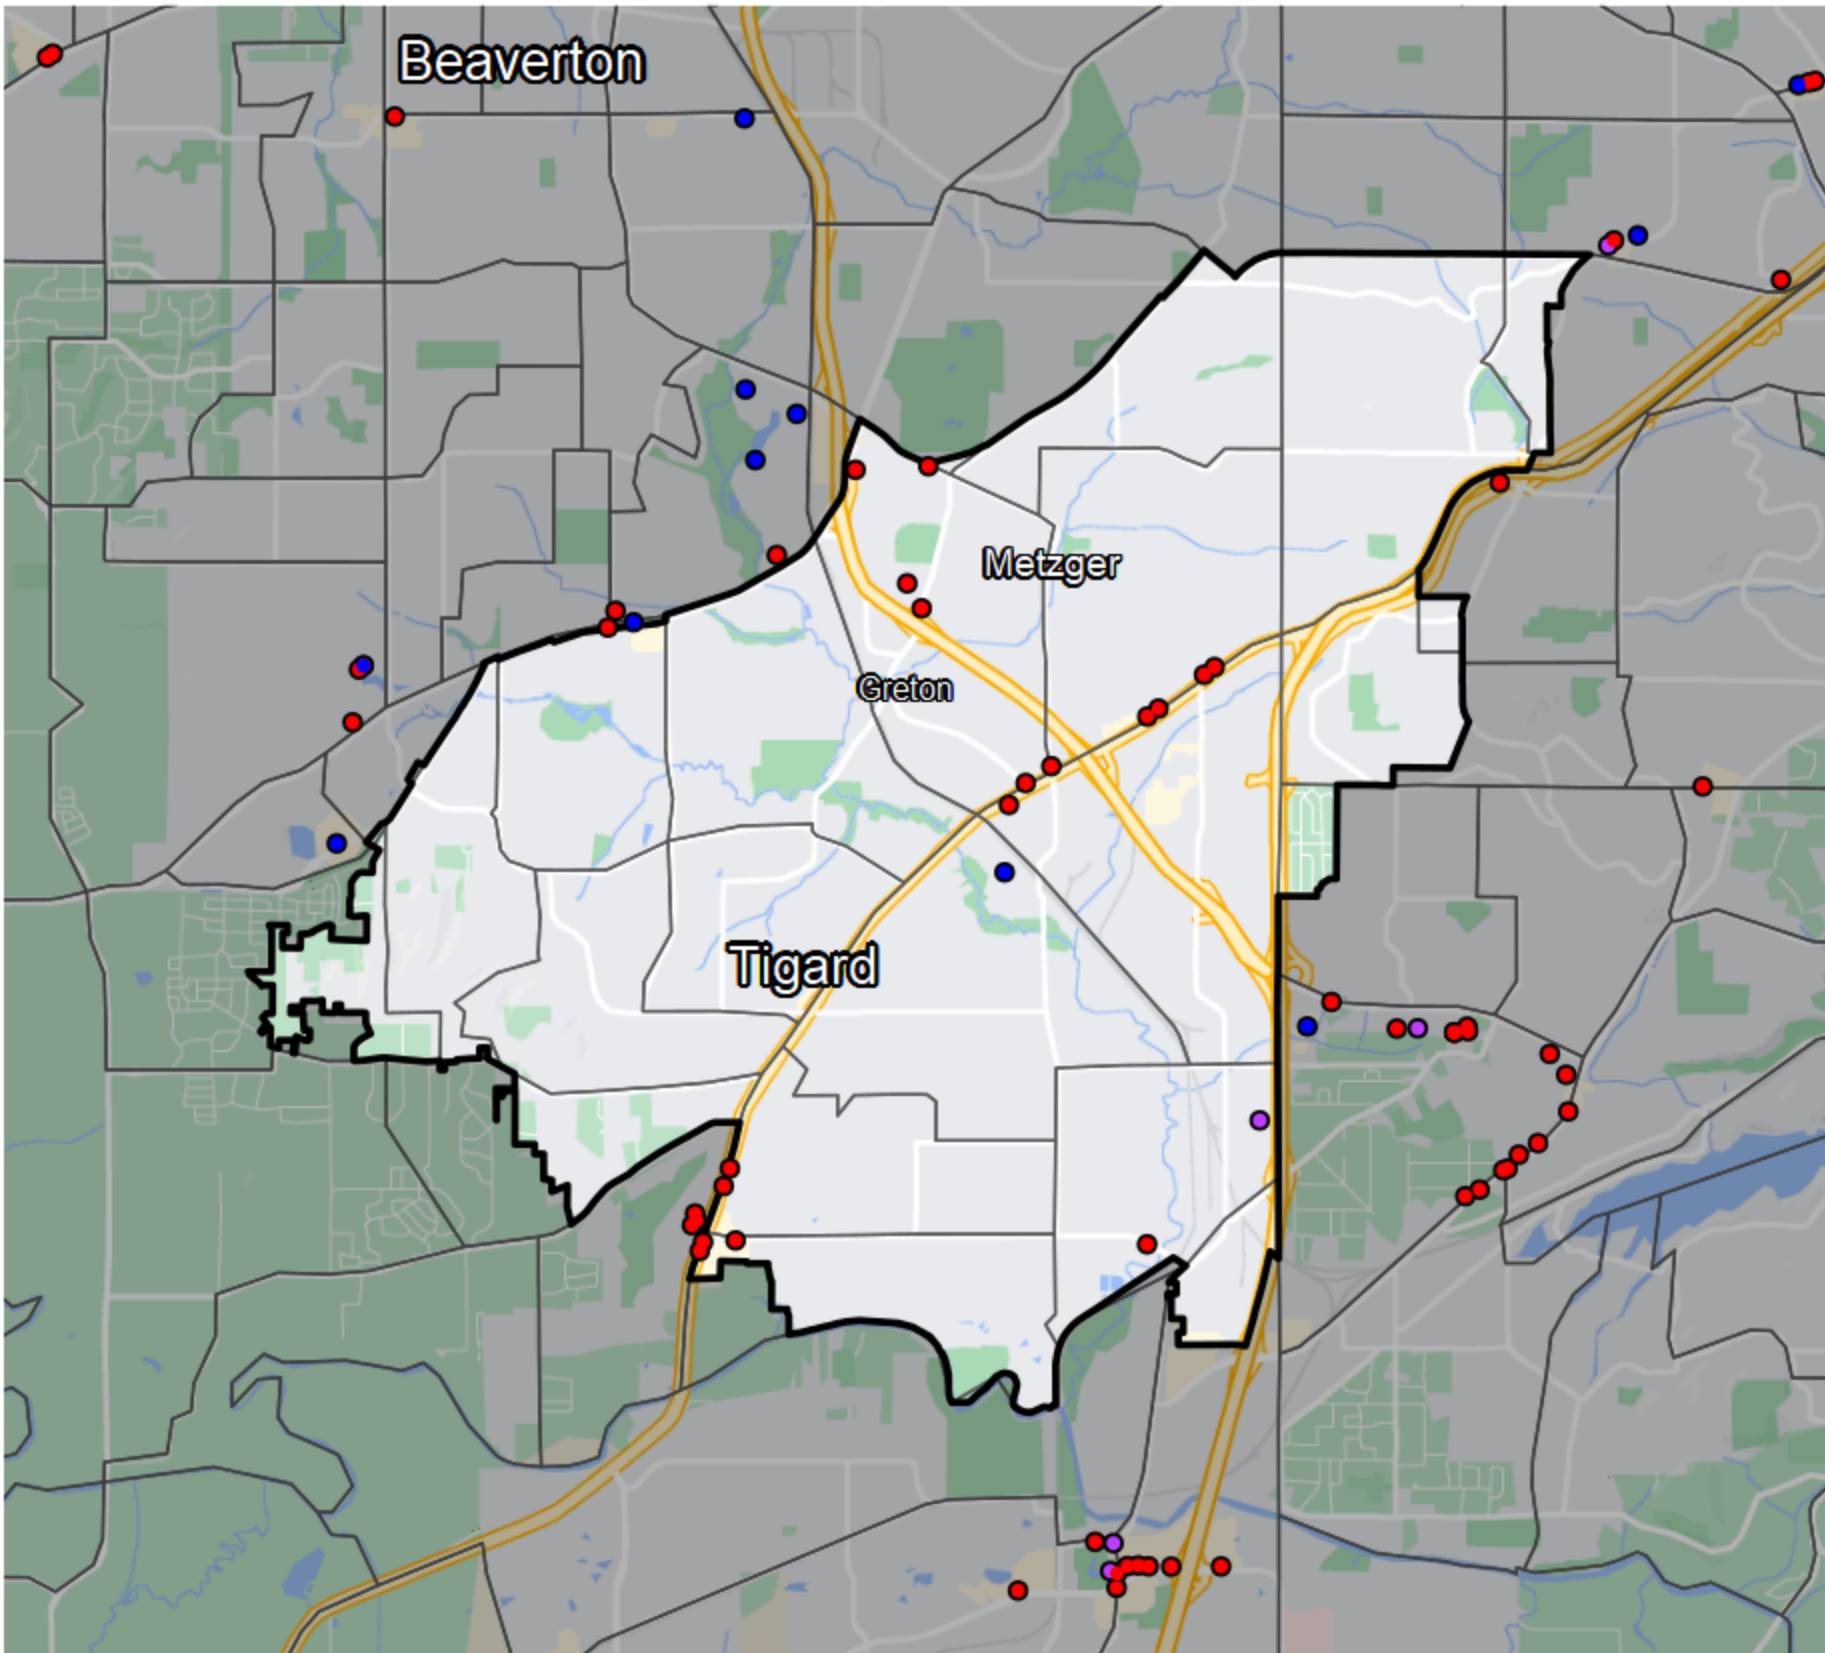

Oregon - State House District 35

Banking Desert

No Branches within 10 Miles of Population Center

Financial Institutions

- Bank: 1
- Bank, Out-of-State: 17
- Credit Union: 1
- Credit Union, Out-of-State: 0