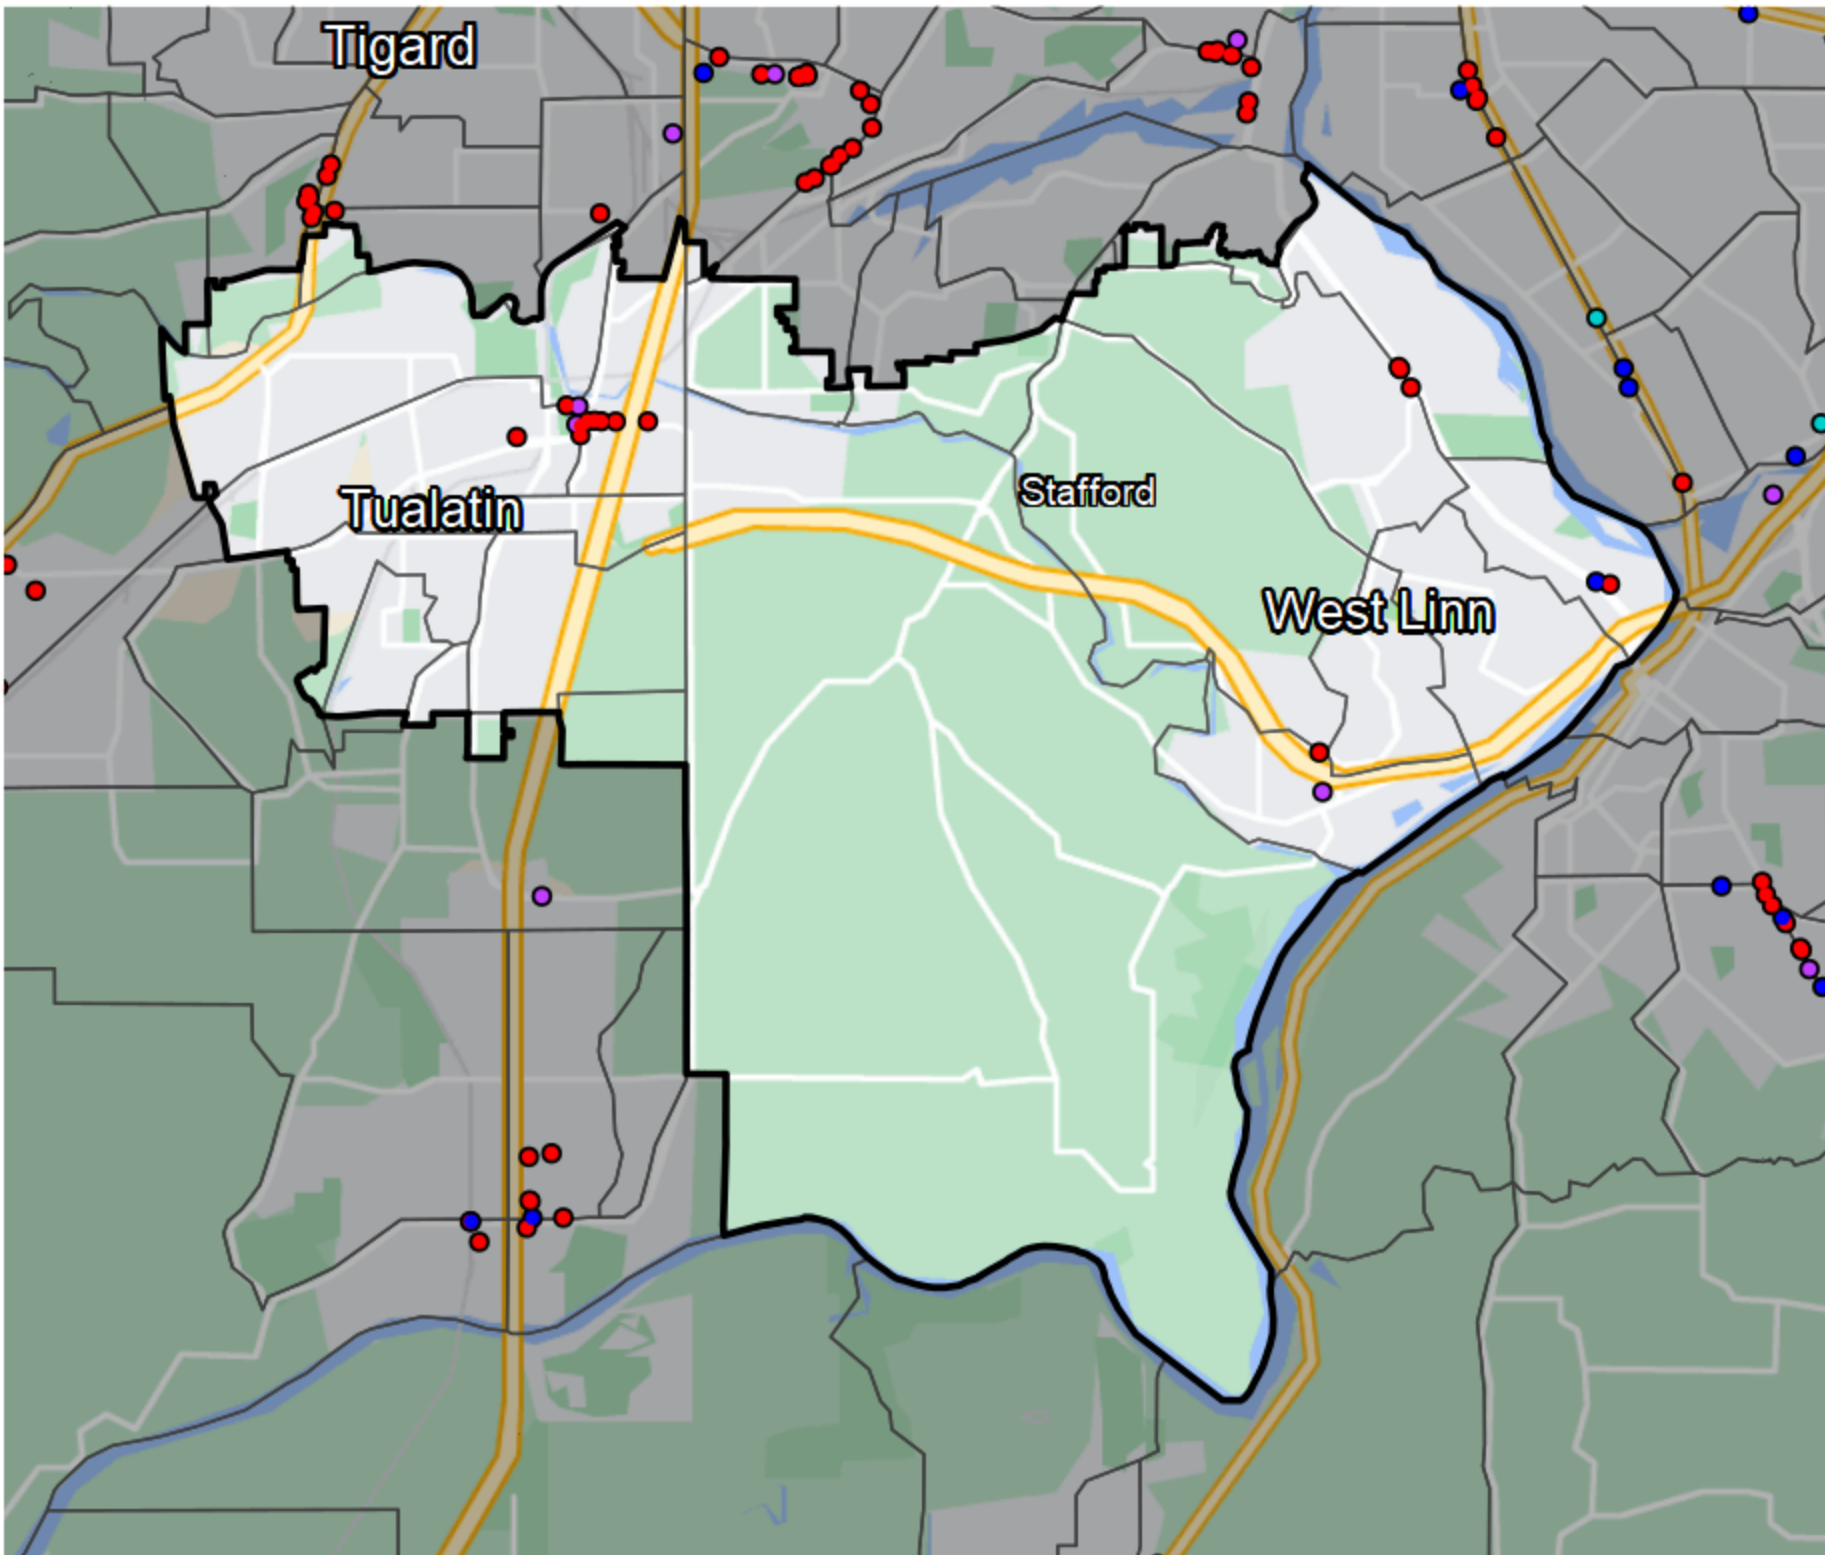

# Oregon - State House District 37

Banking Desert  
No Branches within 10 Miles of Population Center

Financial Institutions  
Bank: 3  
Bank, Out-of-State: 16  
Credit Union: 2  
Credit Union, Out-of-State: 0

Sources: NCUA, FDIC, UW-Madison Population Lab, CDFI, US Census, Google Maps, CUNA