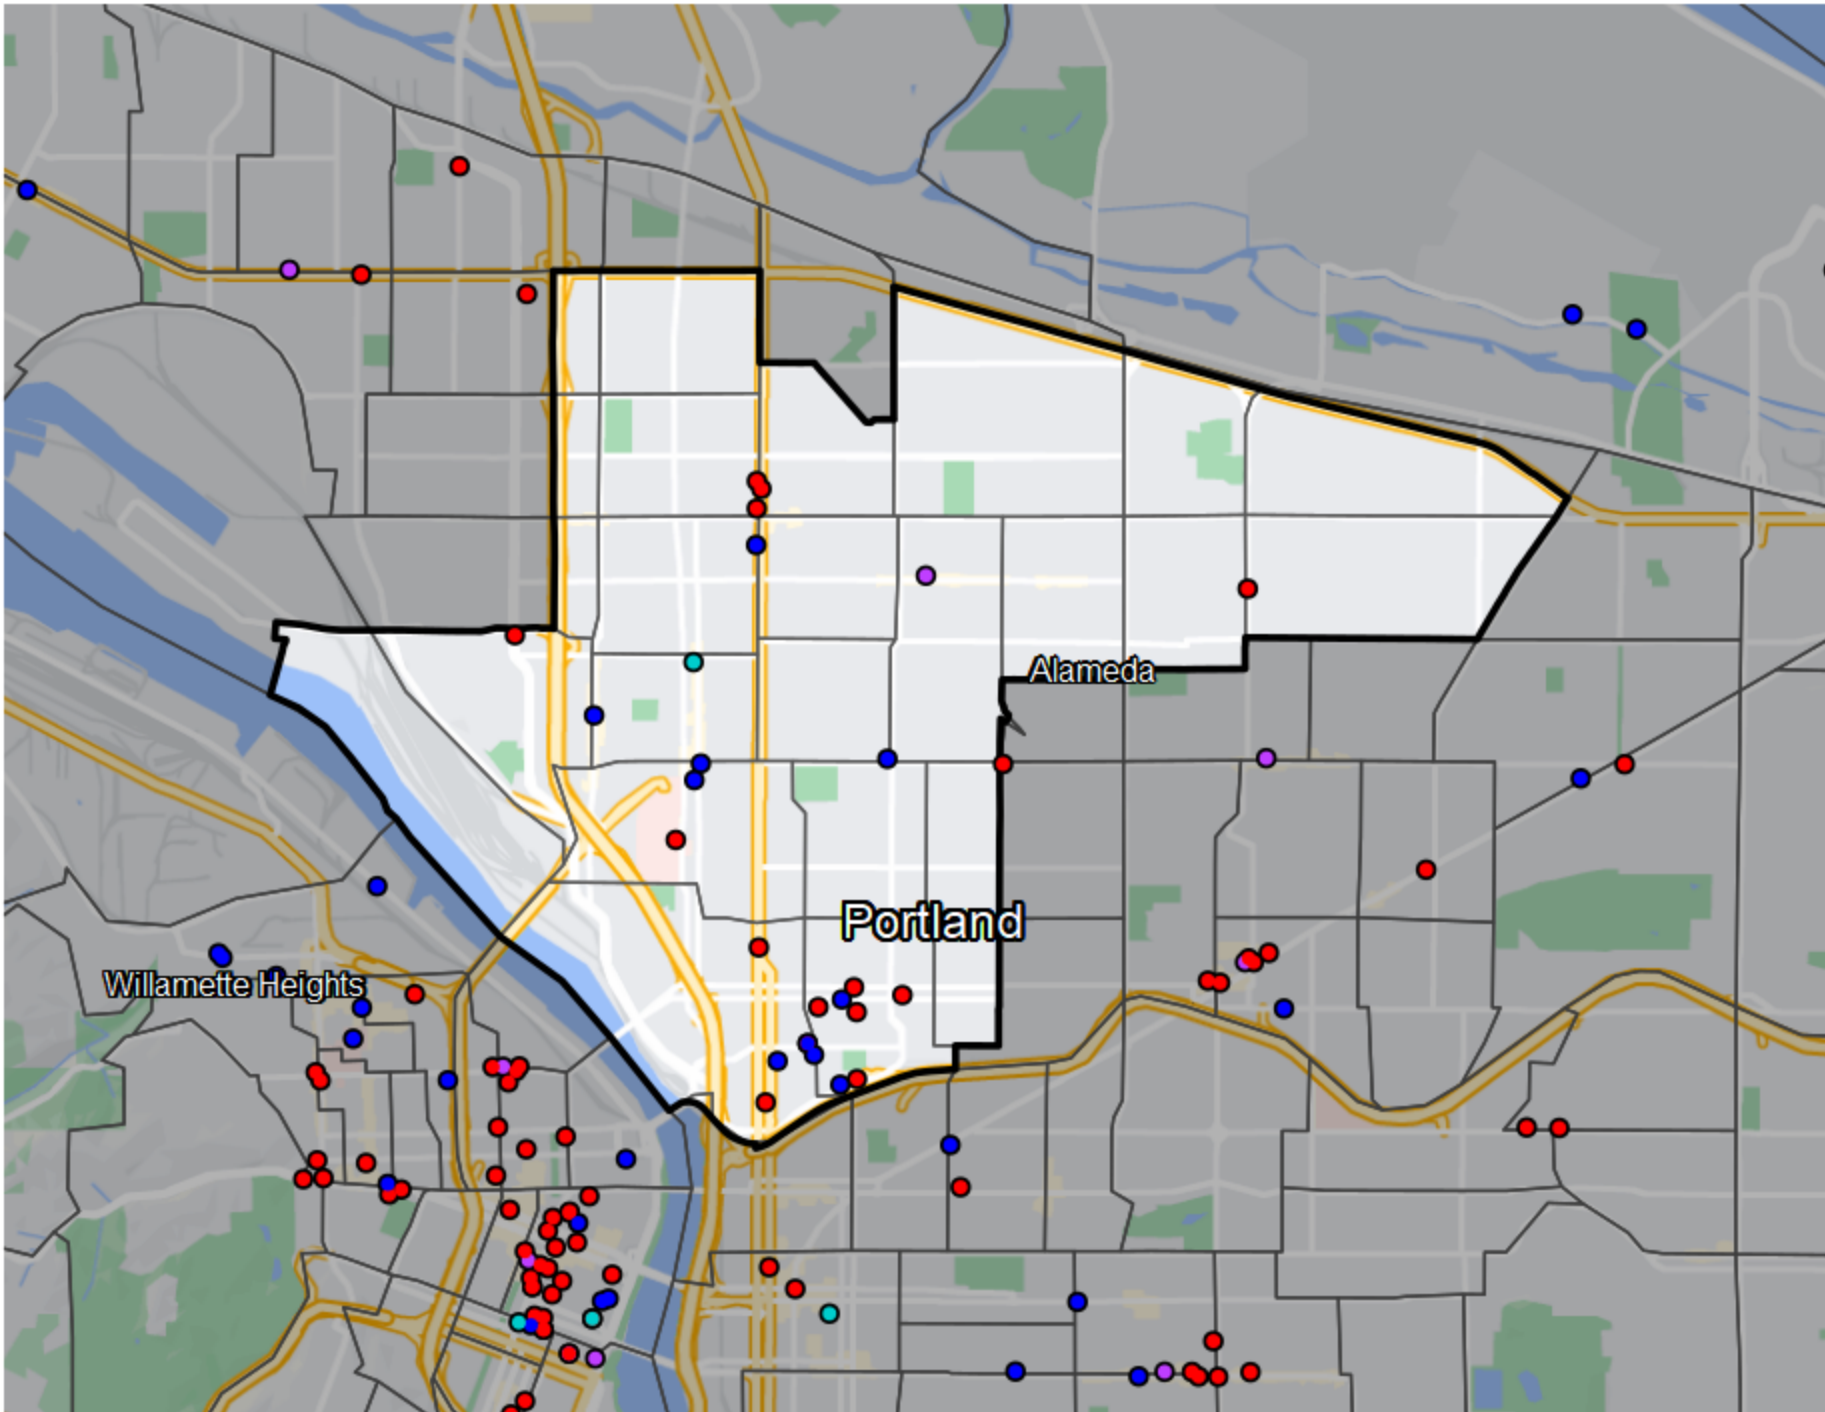

Oregon - State House District 43

Banking Desert

No Branches within 10 Miles of Population Center

Financial Institutions

- Bank: 1
- Bank, Out-of-State: 14
- Credit Union: 10
- Credit Union, Out-of-State: 1