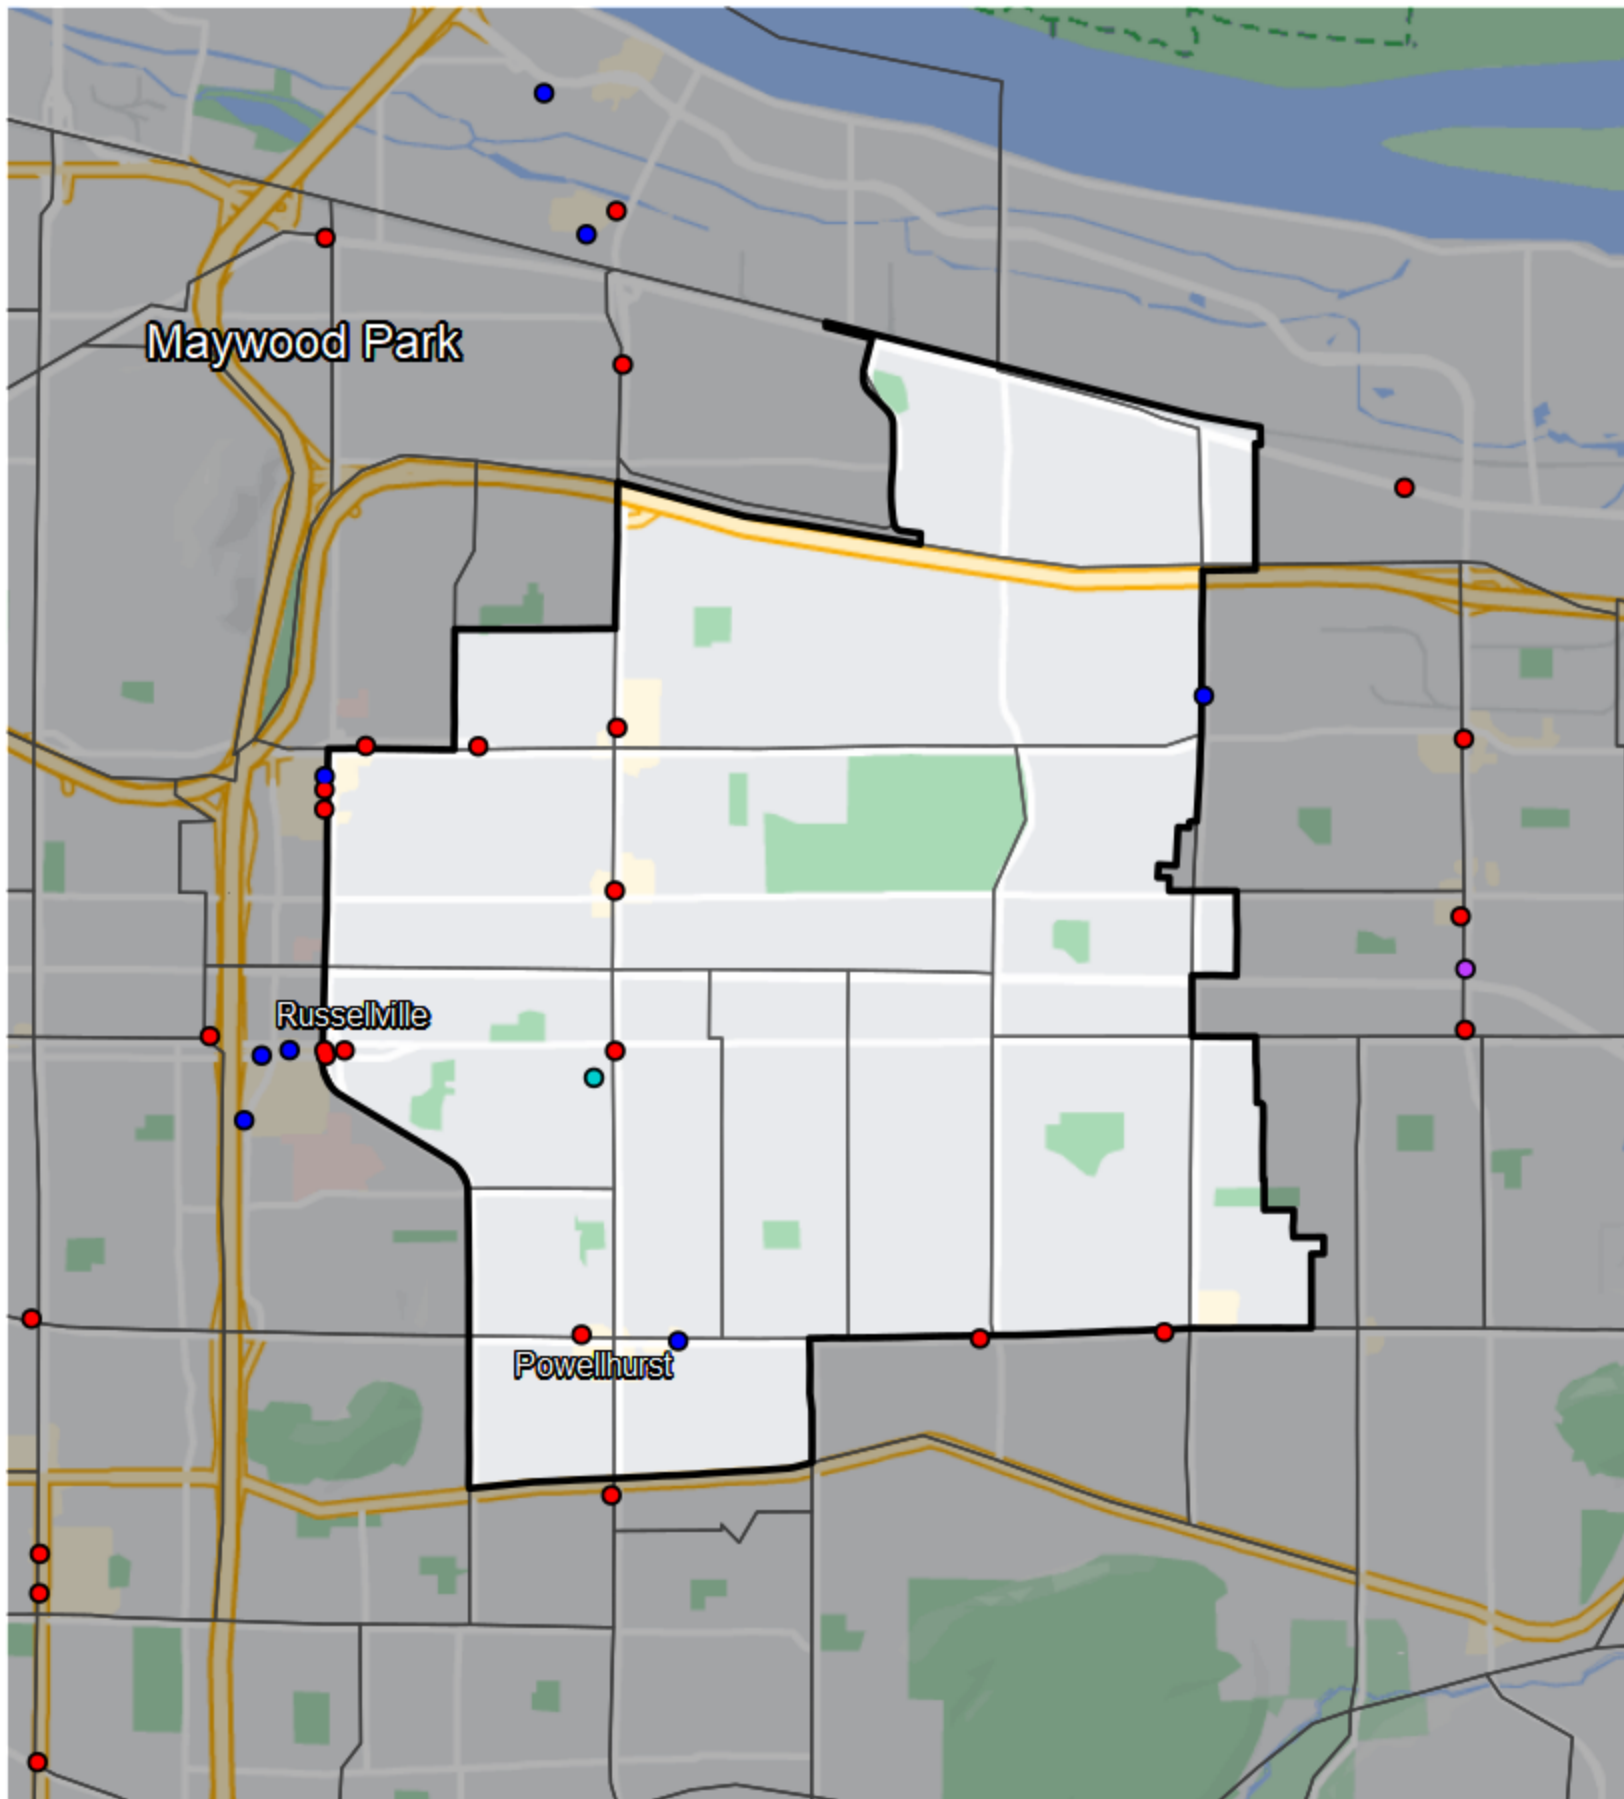

Oregon - State House District 47

Banking Desert

■ No Branches within 10 Miles of Population Center

Financial Institutions

- Bank: 0
- Bank, Out-of-State: 8
- Credit Union: 1
- Credit Union, Out-of-State: 1