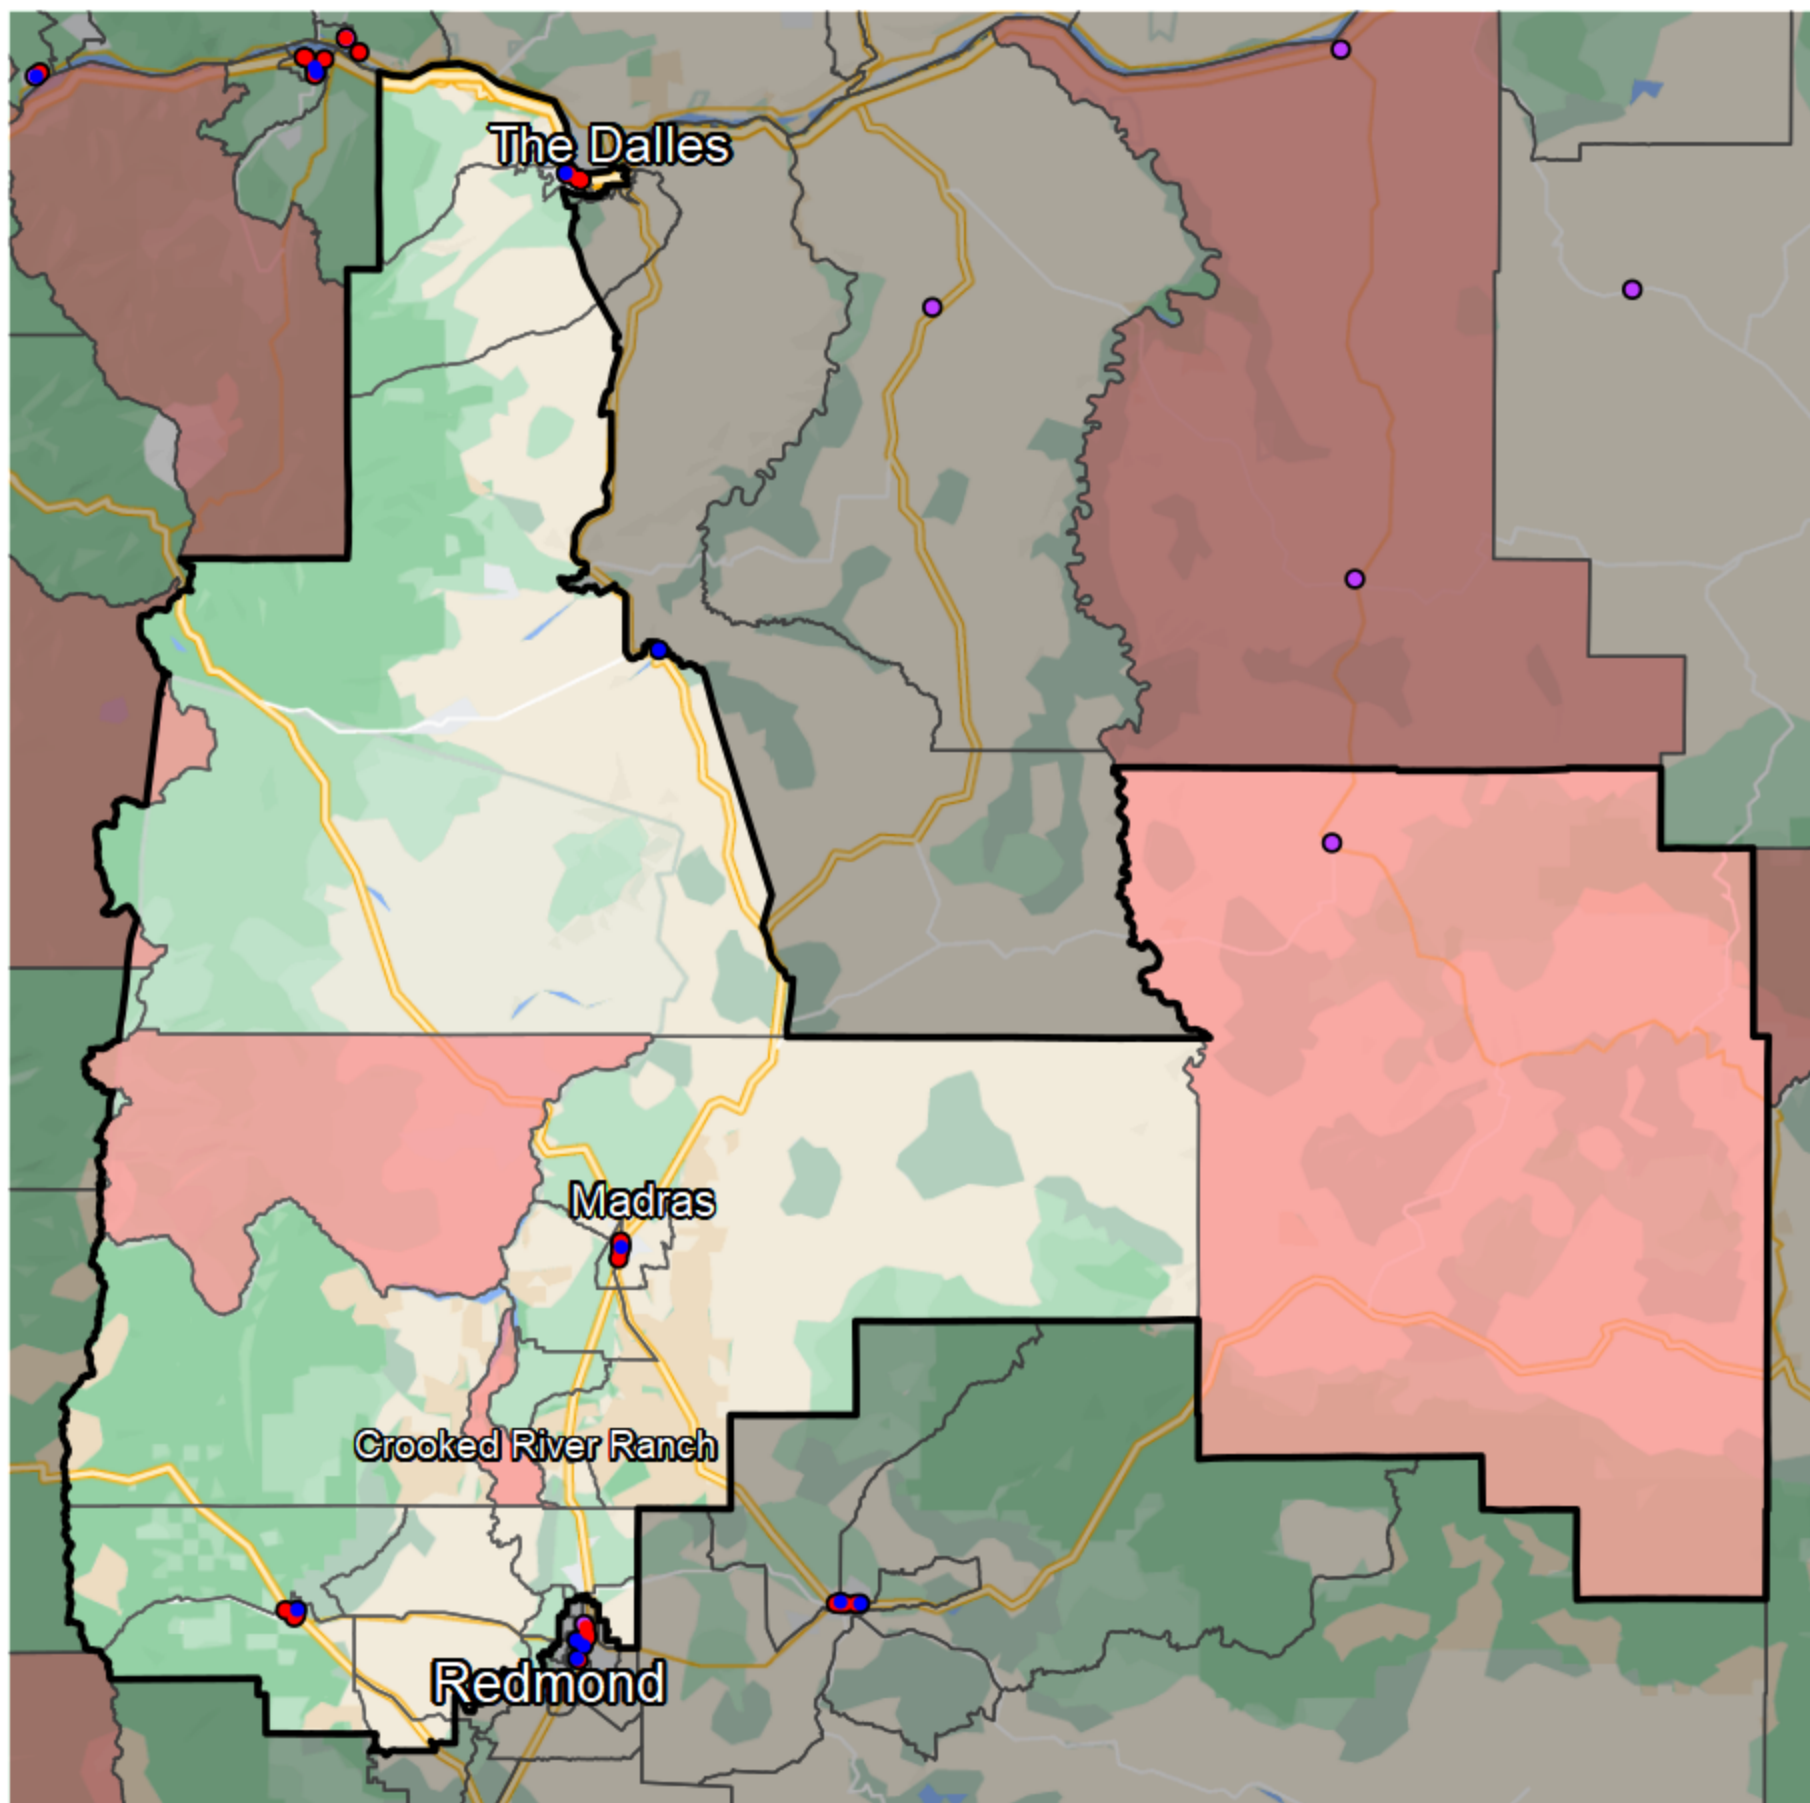

Oregon - State House District 59

Banking Desert
No Branches within 10 Miles of Population Center

Financial Institutions

- Bank: 1
- Bank, Out-of-State: 16
- Credit Union: 5
- Credit Union, Out-of-State: 0