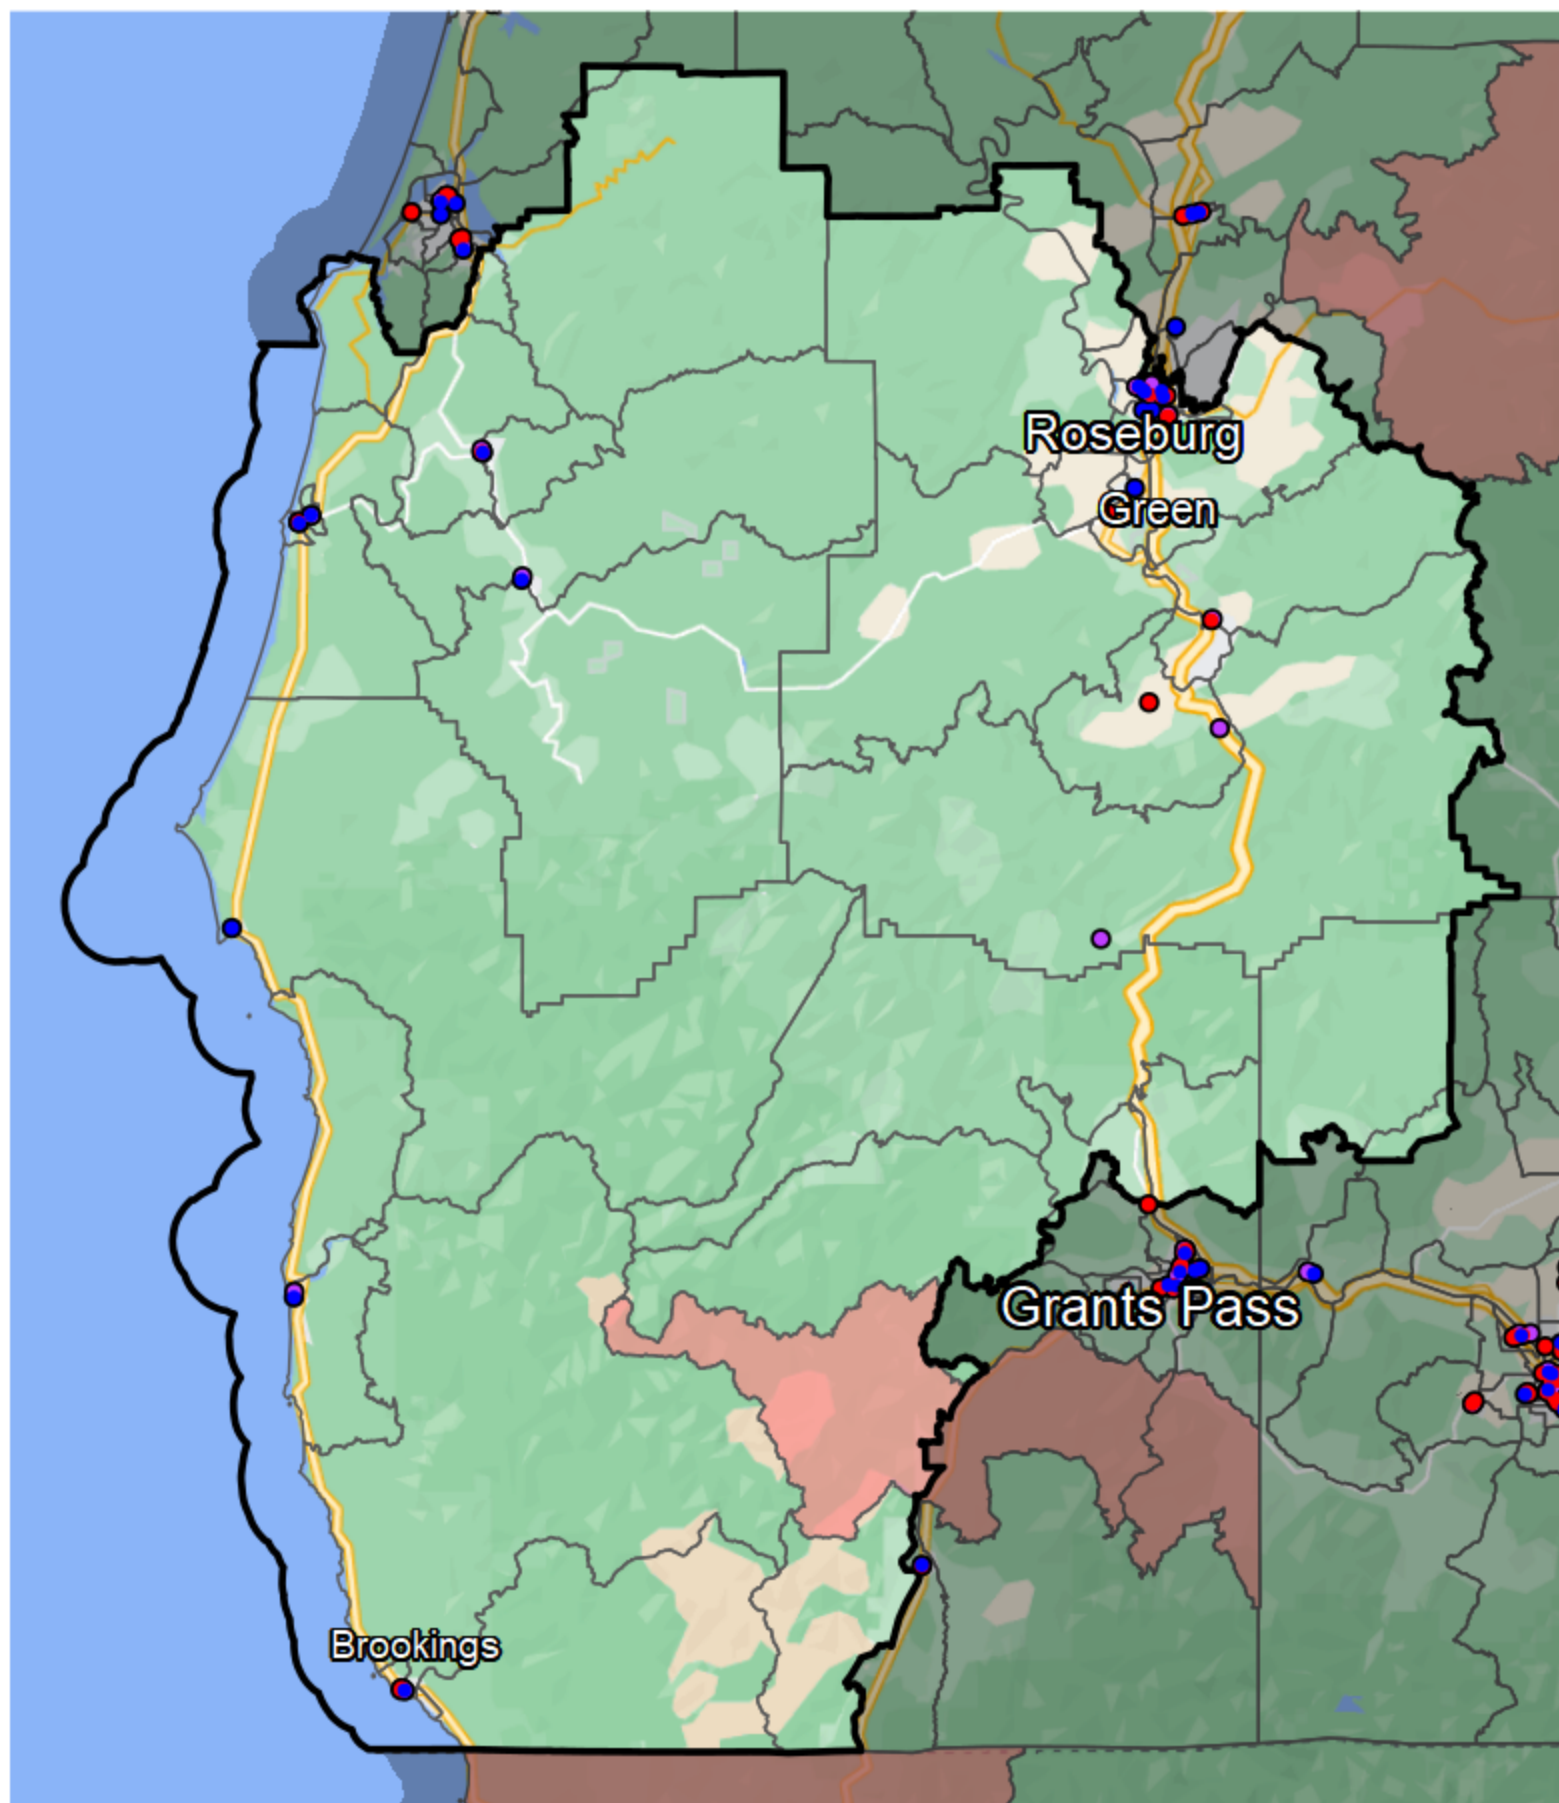

# Oregon - State Senate District 1

## Banking Desert

No Branches within 10 Miles of Population Center